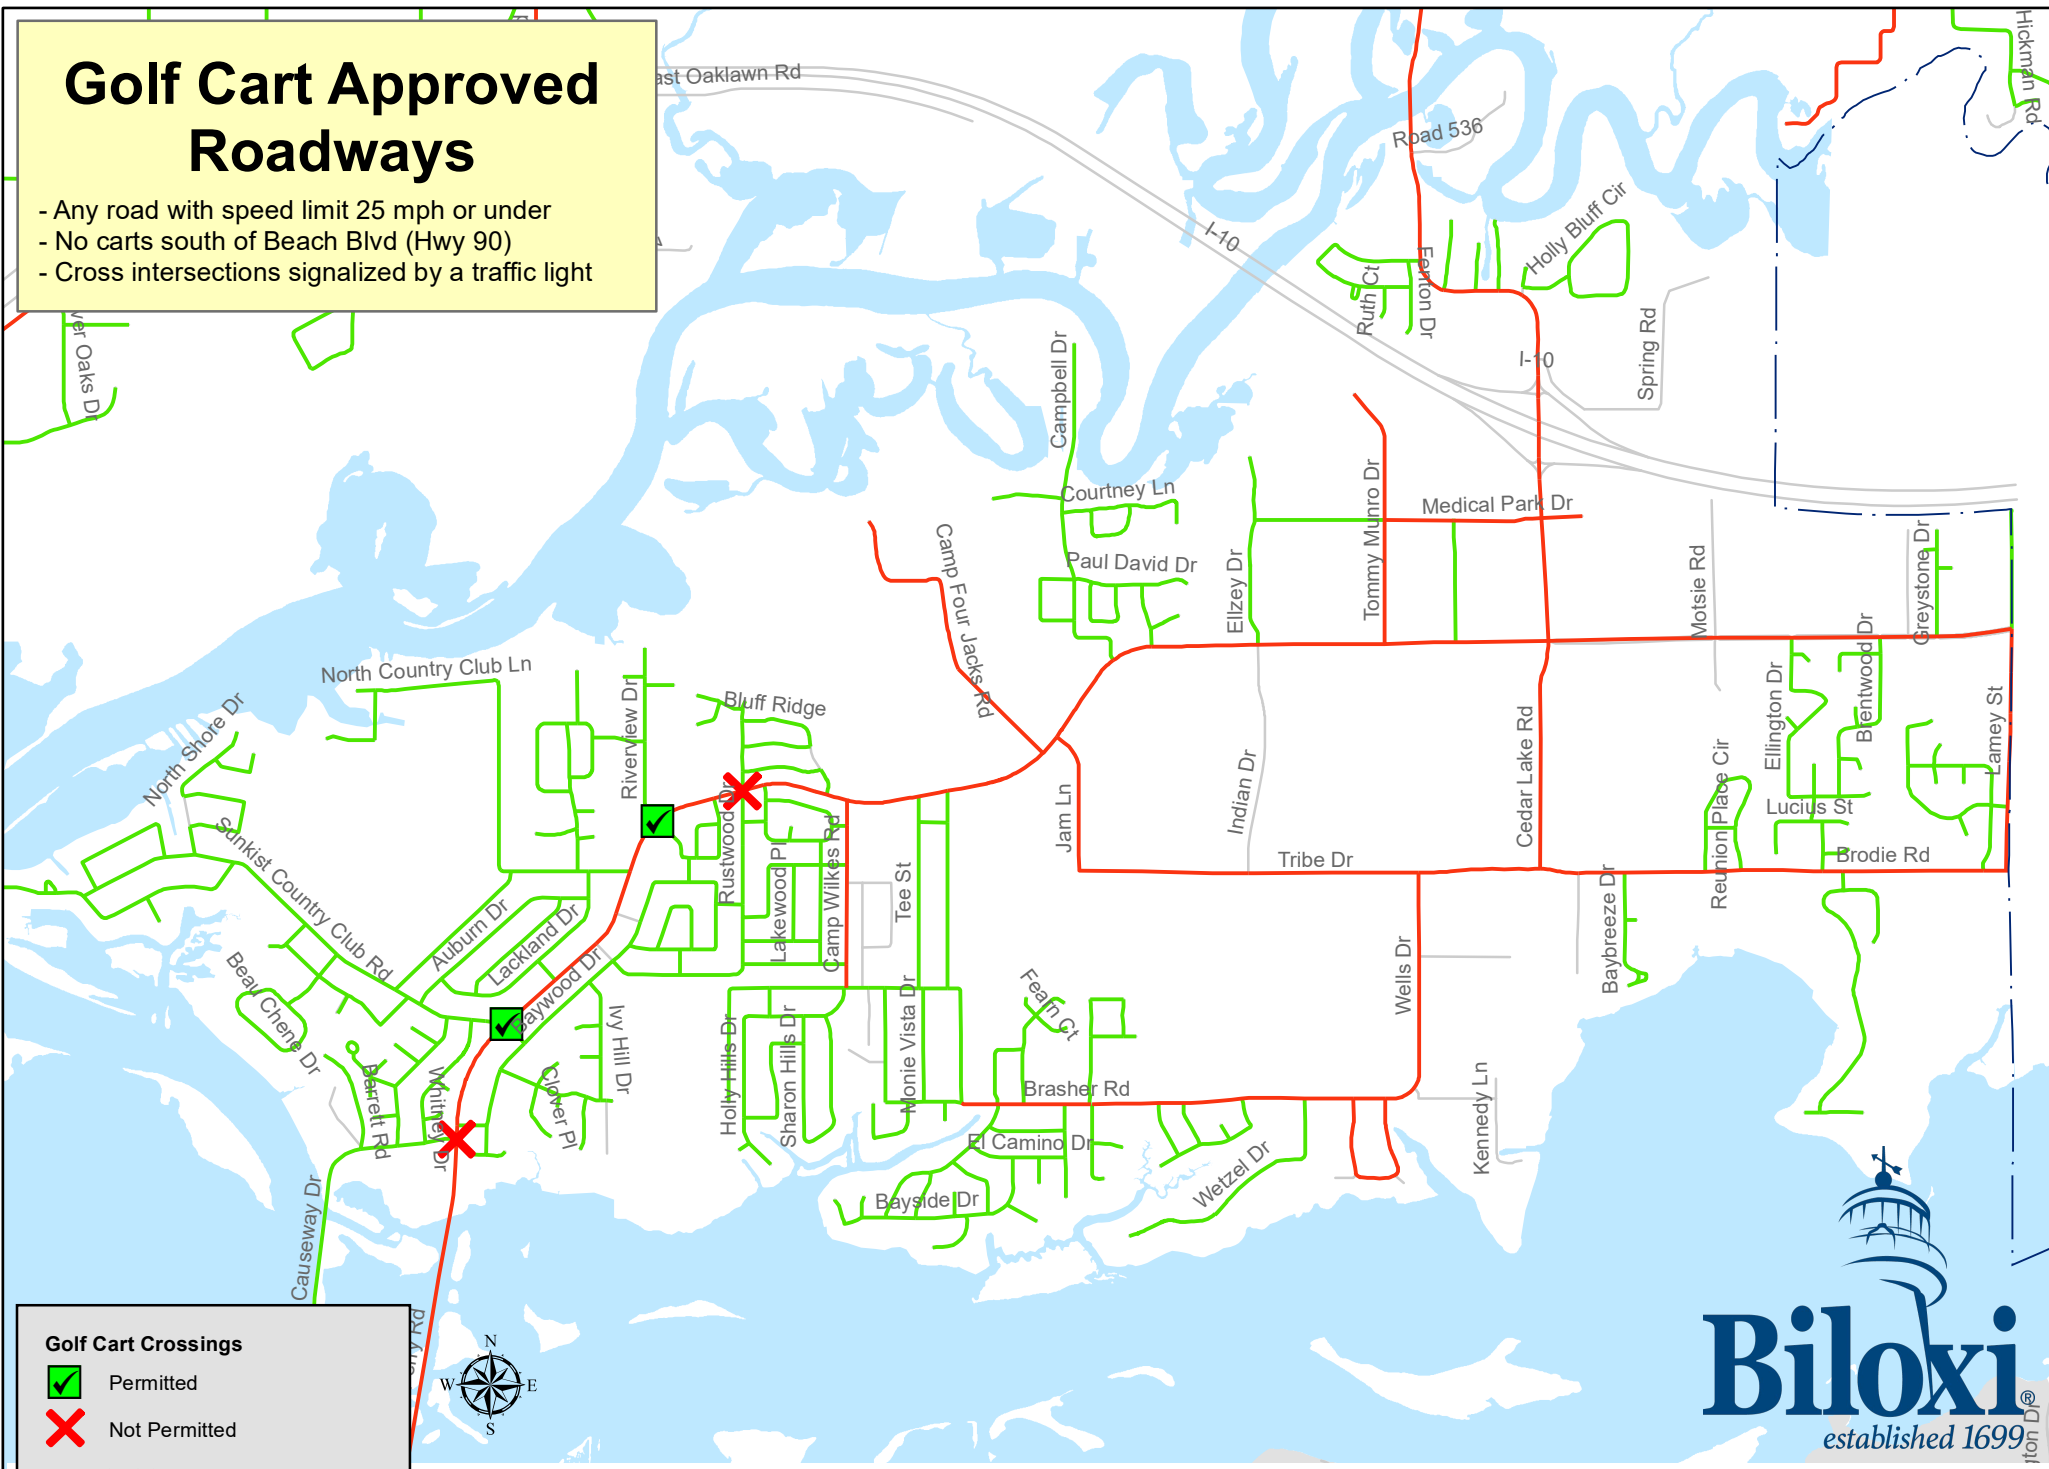

Golf Cart Approved Roadways

- Any road with speed limit 25 mph or under
- No carts south of Beach Blvd (Hwy 90)
- Cross intersections signaled by a traffic light

Golf Cart Crossings

- Permitted
- Not Permitted
- Golf Cart Not Permitted
- Golf Cart Approved Roadways

North Biloxi Golf Cart Roadways