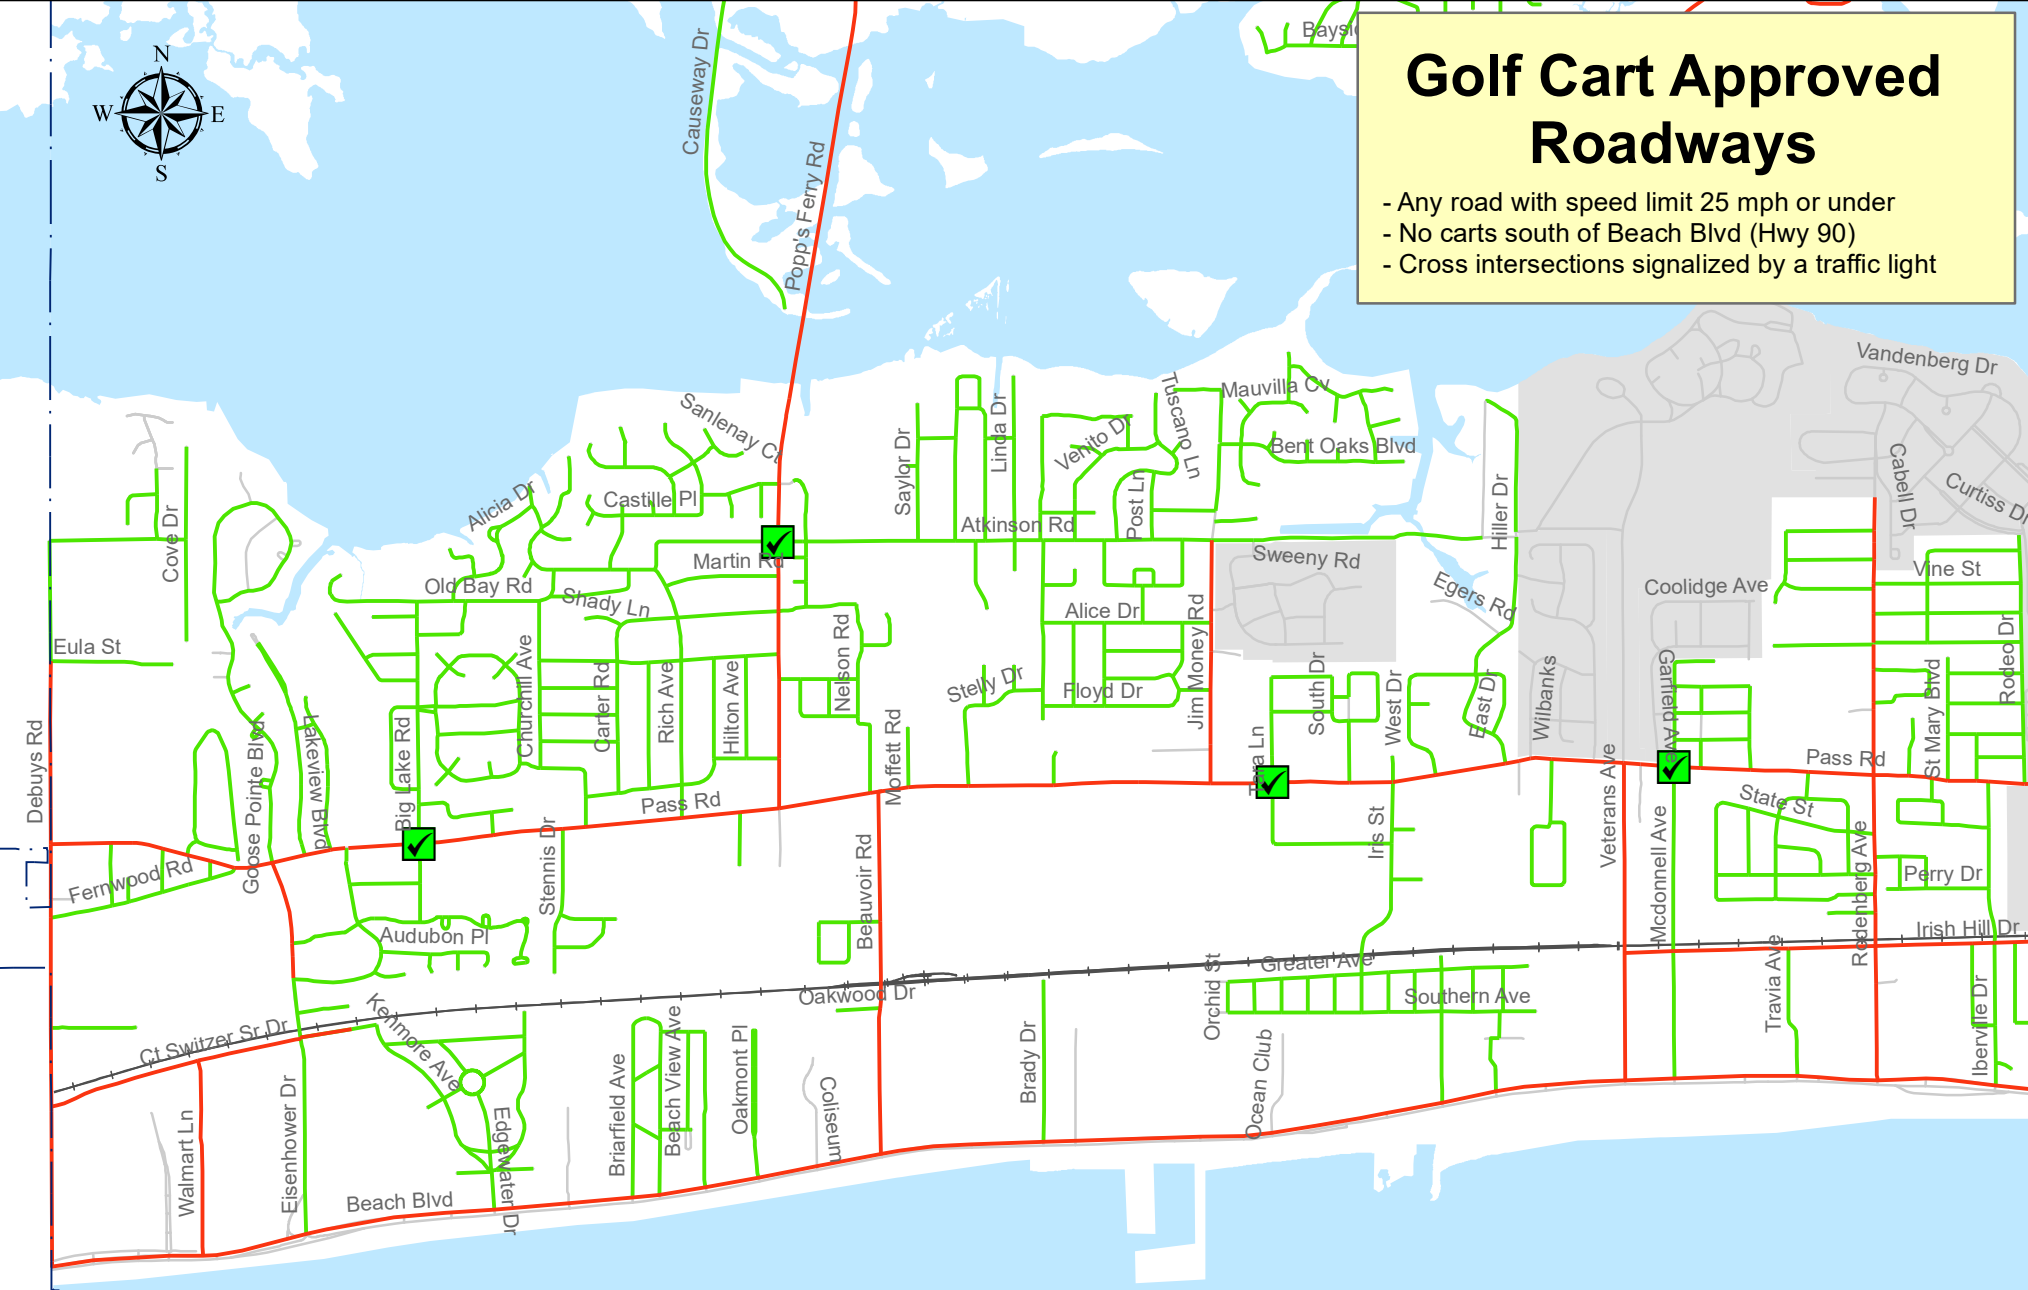

Golf Cart Approved Roadways

- Any road with speed limit 25 mph or under
- No carts south of Beach Blvd (Hwy 90)
- Cross intersections signalized by a traffic light

	Golf Cart Not Permitted
	Golf Cart Approved Roadways

Golf Cart Approved Roadways

- Any road with speed limit 25 mph or under
- No carts south of Beach Blvd (Hwy 90)
- Cross intersections signaled by a traffic light

Golf Cart Crossings

- Green checkmark: Permitted
- Red X: Not Permitted
- Red line: Golf Cart Not Permitted
- Green line: Golf Cart Approved Roadways

East Biloxi Golf Cart Roadways

Golf Cart Approved Roadways

- Any road with speed limit 25 mph or under
- No carts south of Beach Blvd (Hwy 90)
- Cross intersections signaled by a traffic light

Golf Cart Crossings

-  Permitted
-  Not Permitted
-  Golf Cart Not Permitted
-  Golf Cart Approved Roadways

South Biloxi Golf Cart Roadways

Golf Cart Approved Roadways

- Any road with speed limit 25 mph or under
- No carts south of Beach Blvd (Hwy 90)
- Cross intersections signaled by a traffic light