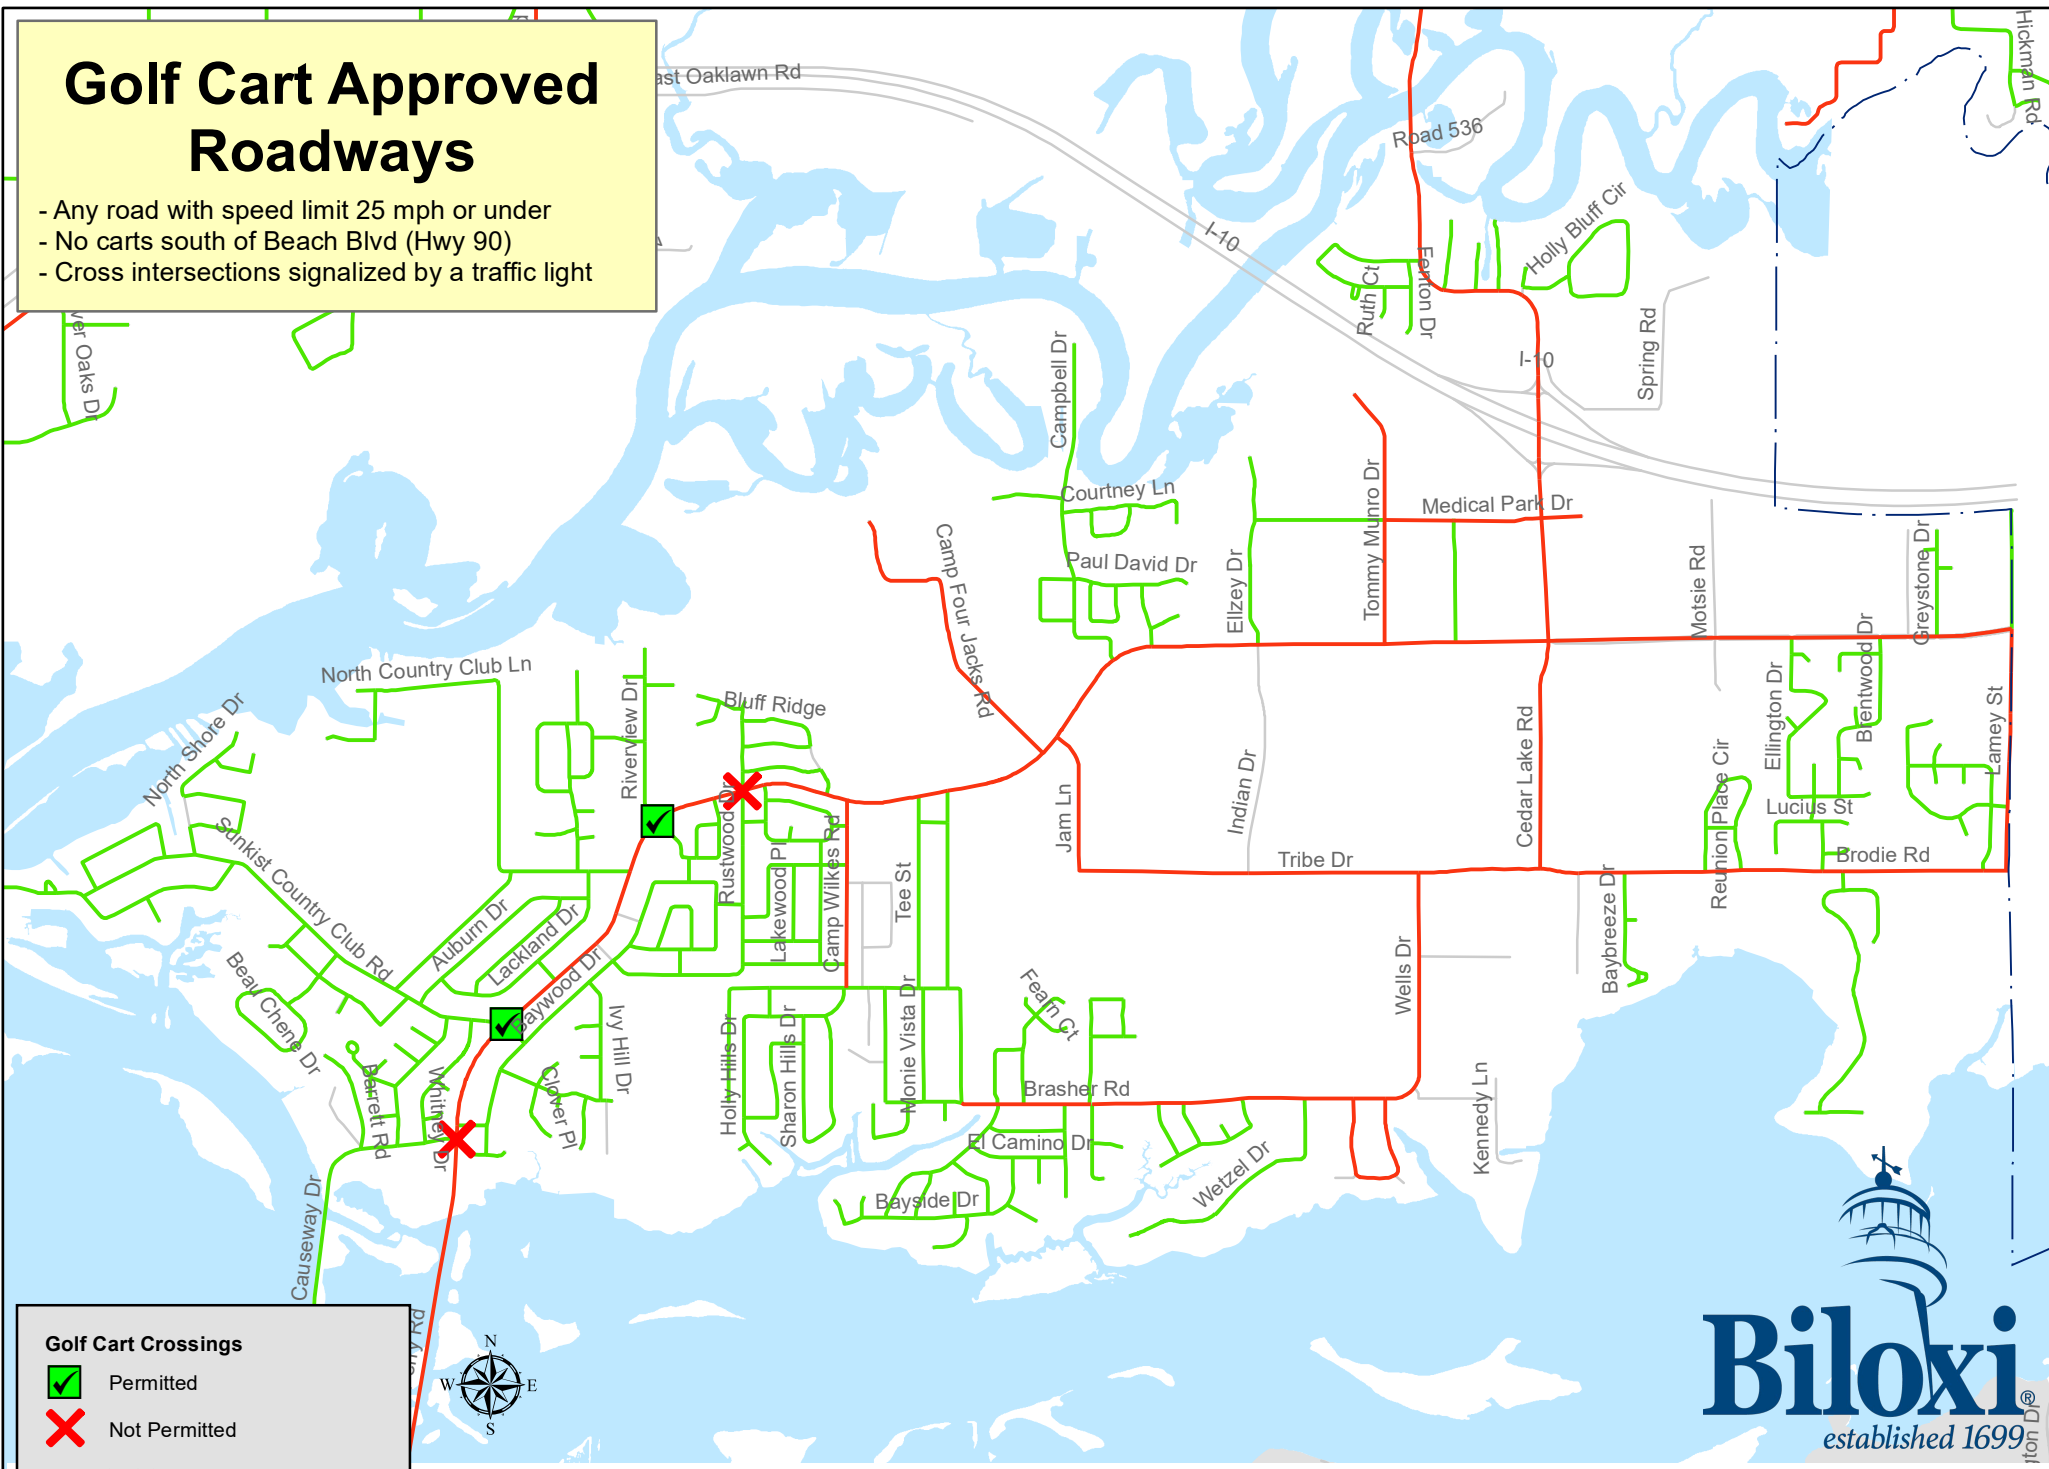

Golf Cart Crossings

- Permitted
- Not Permitted

Golf Cart Not Permitted

Golf Cart Approved Roadways

West Biloxi Golf Cart Roadways

Golf Cart Approved Roadways

- Any road with speed limit 25 mph or under
- No carts south of Beach Blvd (Hwy 90)
- Cross intersections signaled by a traffic light