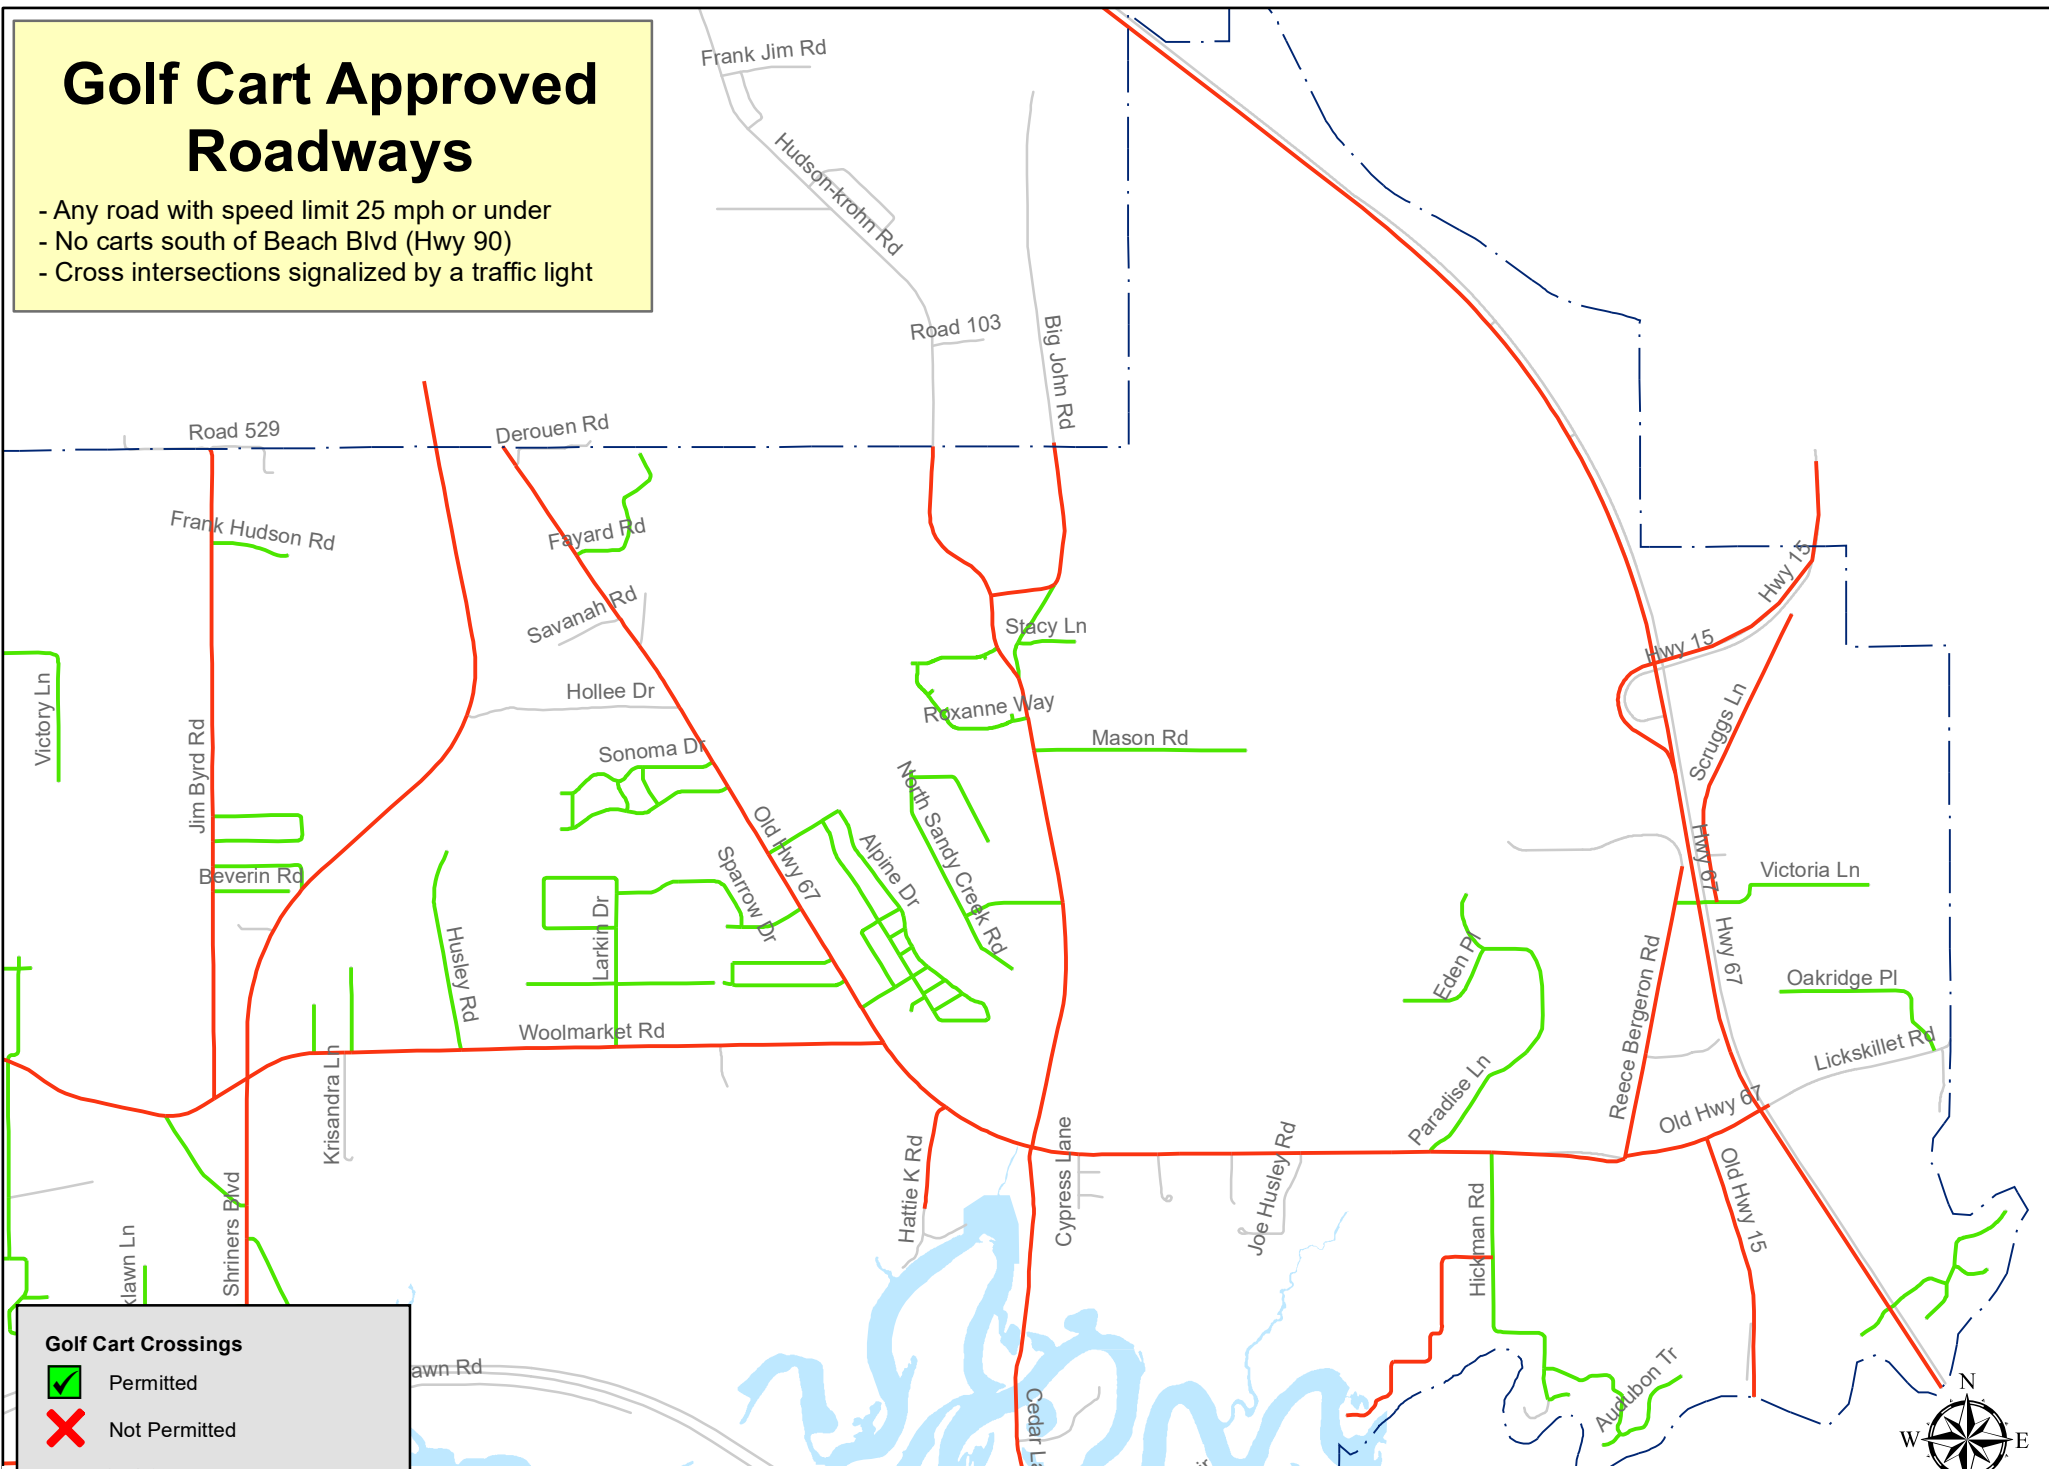

Golf Cart Crossings

- Permitted
- Not Permitted
- Golf Cart Not Permitted
- Golf Cart Approved Roadways

North Biloxi Golf Cart Roadways

Golf Cart Approved Roadways

- Any road with speed limit 25 mph or under
- No carts south of Beach Blvd (Hwy 90)
- Cross intersections signaled by a traffic light

Golf Cart Crossings

- Permitted
- Not Permitted

Golf Cart Not Permitted

Golf Cart Approved Roadways

East Woolmarket Golf Cart Roadways

Golf Cart Approved Roadways

- Any road with speed limit 25 mph or under
- No carts south of Beach Blvd (Hwy 90)
- Cross intersections signalized by a traffic light