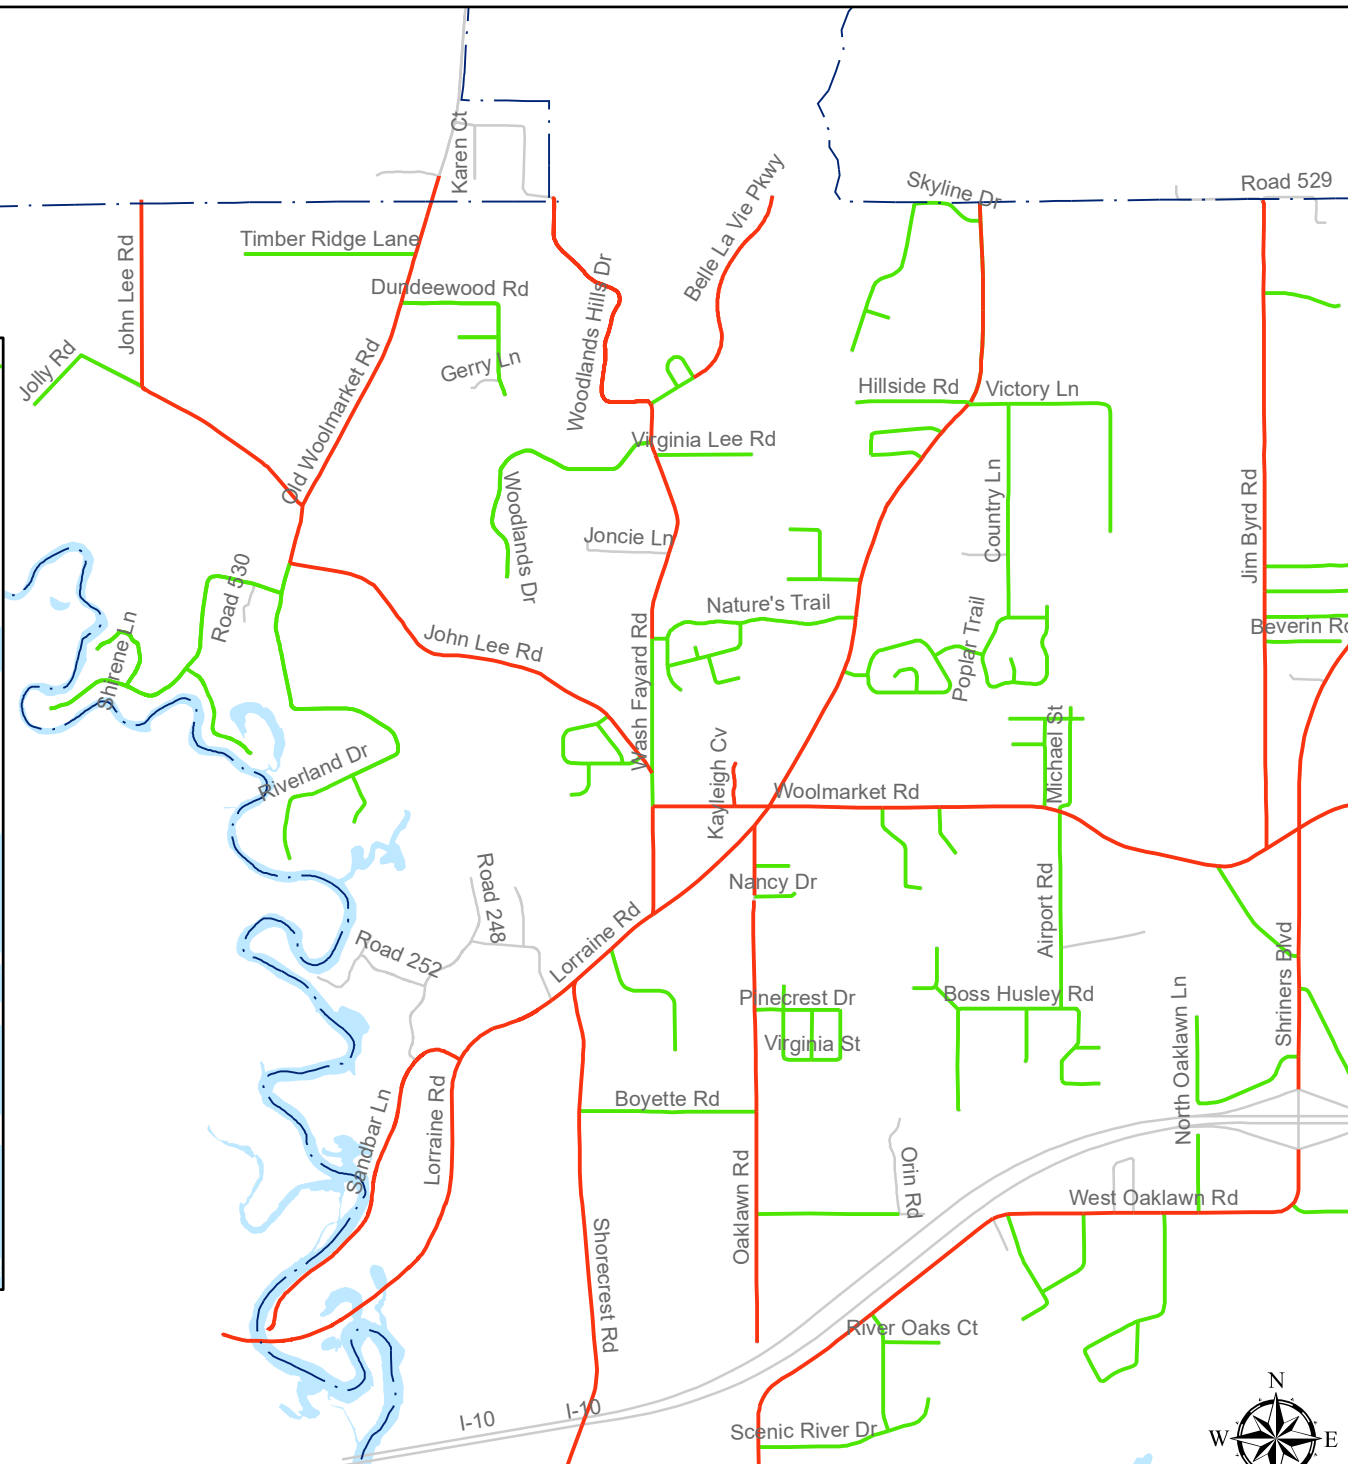

Golf Cart Crossings

- Permitted
- Not Permitted

Golf Cart Not Permitted

Golf Cart Approved Roadways

East Woolmarket Golf Cart Roadways

Golf Cart Approved Roadways

- Any road with speed limit 25 mph or under
- No carts south of Beach Blvd (Hwy 90)
- Cross intersections signalized by a traffic light