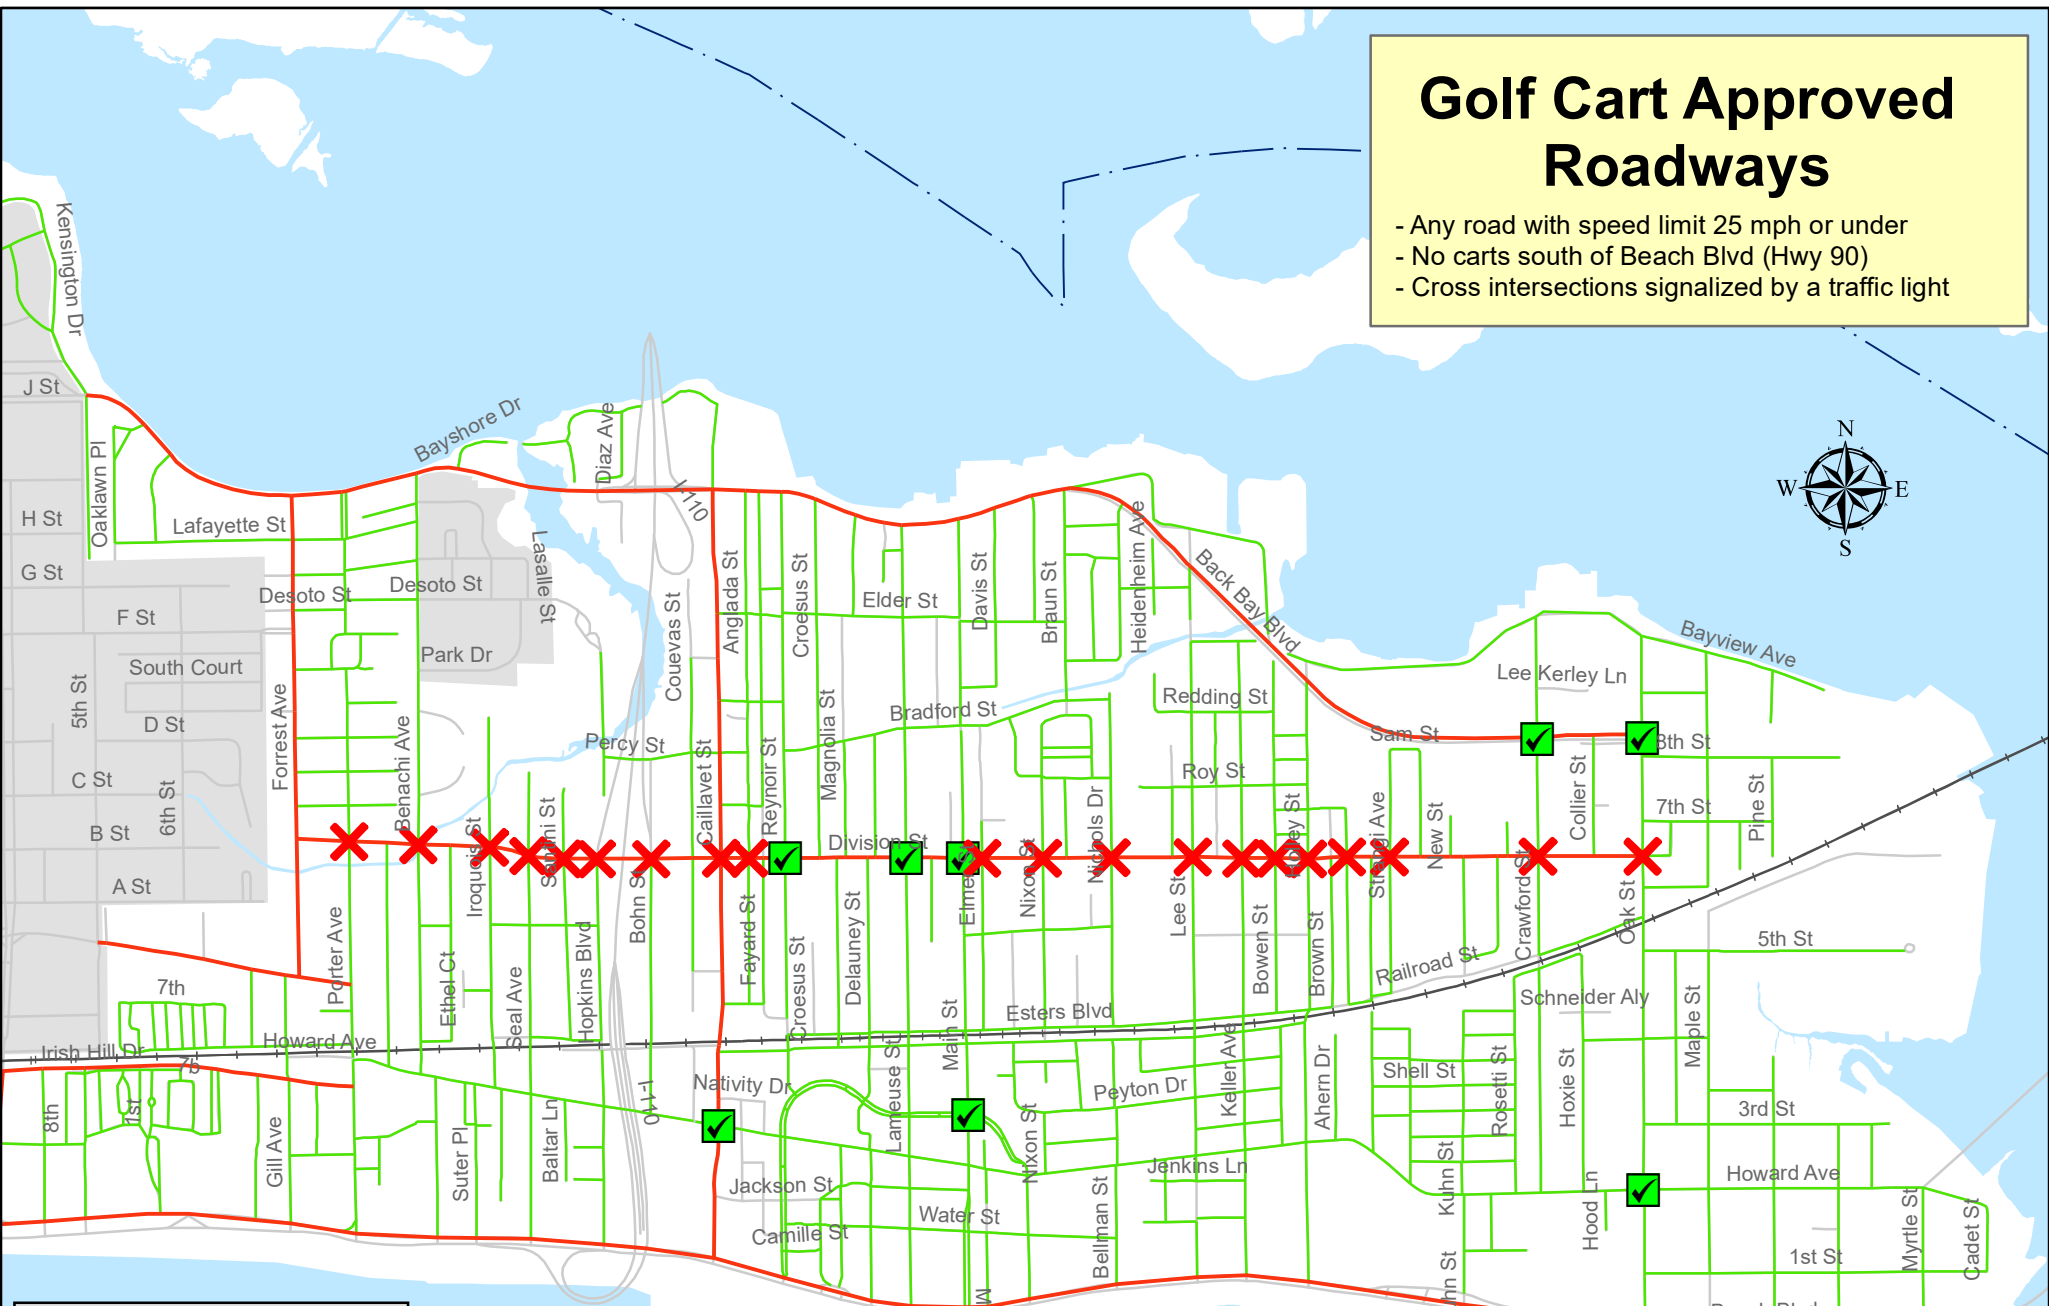

Golf Cart Approved Roadways

- Any road with speed limit 25 mph or under
- No carts south of Beach Blvd (Hwy 90)
- Cross intersections signalized by a traffic light

	Golf Cart Not Permitted
	Golf Cart Approved Roadways

Golf Cart Approved Roadways

- Any road with speed limit 25 mph or under
- No carts south of Beach Blvd (Hwy 90)
- Cross intersections signaled by a traffic light

Golf Cart Crossings

- Green checkmark: Permitted
- Red X: Not Permitted
- Red line: Golf Cart Not Permitted
- Green line: Golf Cart Approved Roadways

East Biloxi Golf Cart Roadways

Golf Cart Approved Roadways

- Any road with speed limit 25 mph or under
- No carts south of Beach Blvd (Hwy 90)
- Cross intersections signaled by a traffic light

Golf Cart Crossings

Golf Cart Crossings

- Permitted
- Not Permitted

Golf Cart Not Permitted

Golf Cart Approved Roadways

East Woolmarket Golf Cart Roadways

Golf Cart Approved Roadways

- Any road with speed limit 25 mph or under
- No carts south of Beach Blvd (Hwy 90)
- Cross intersections signalized by a traffic light