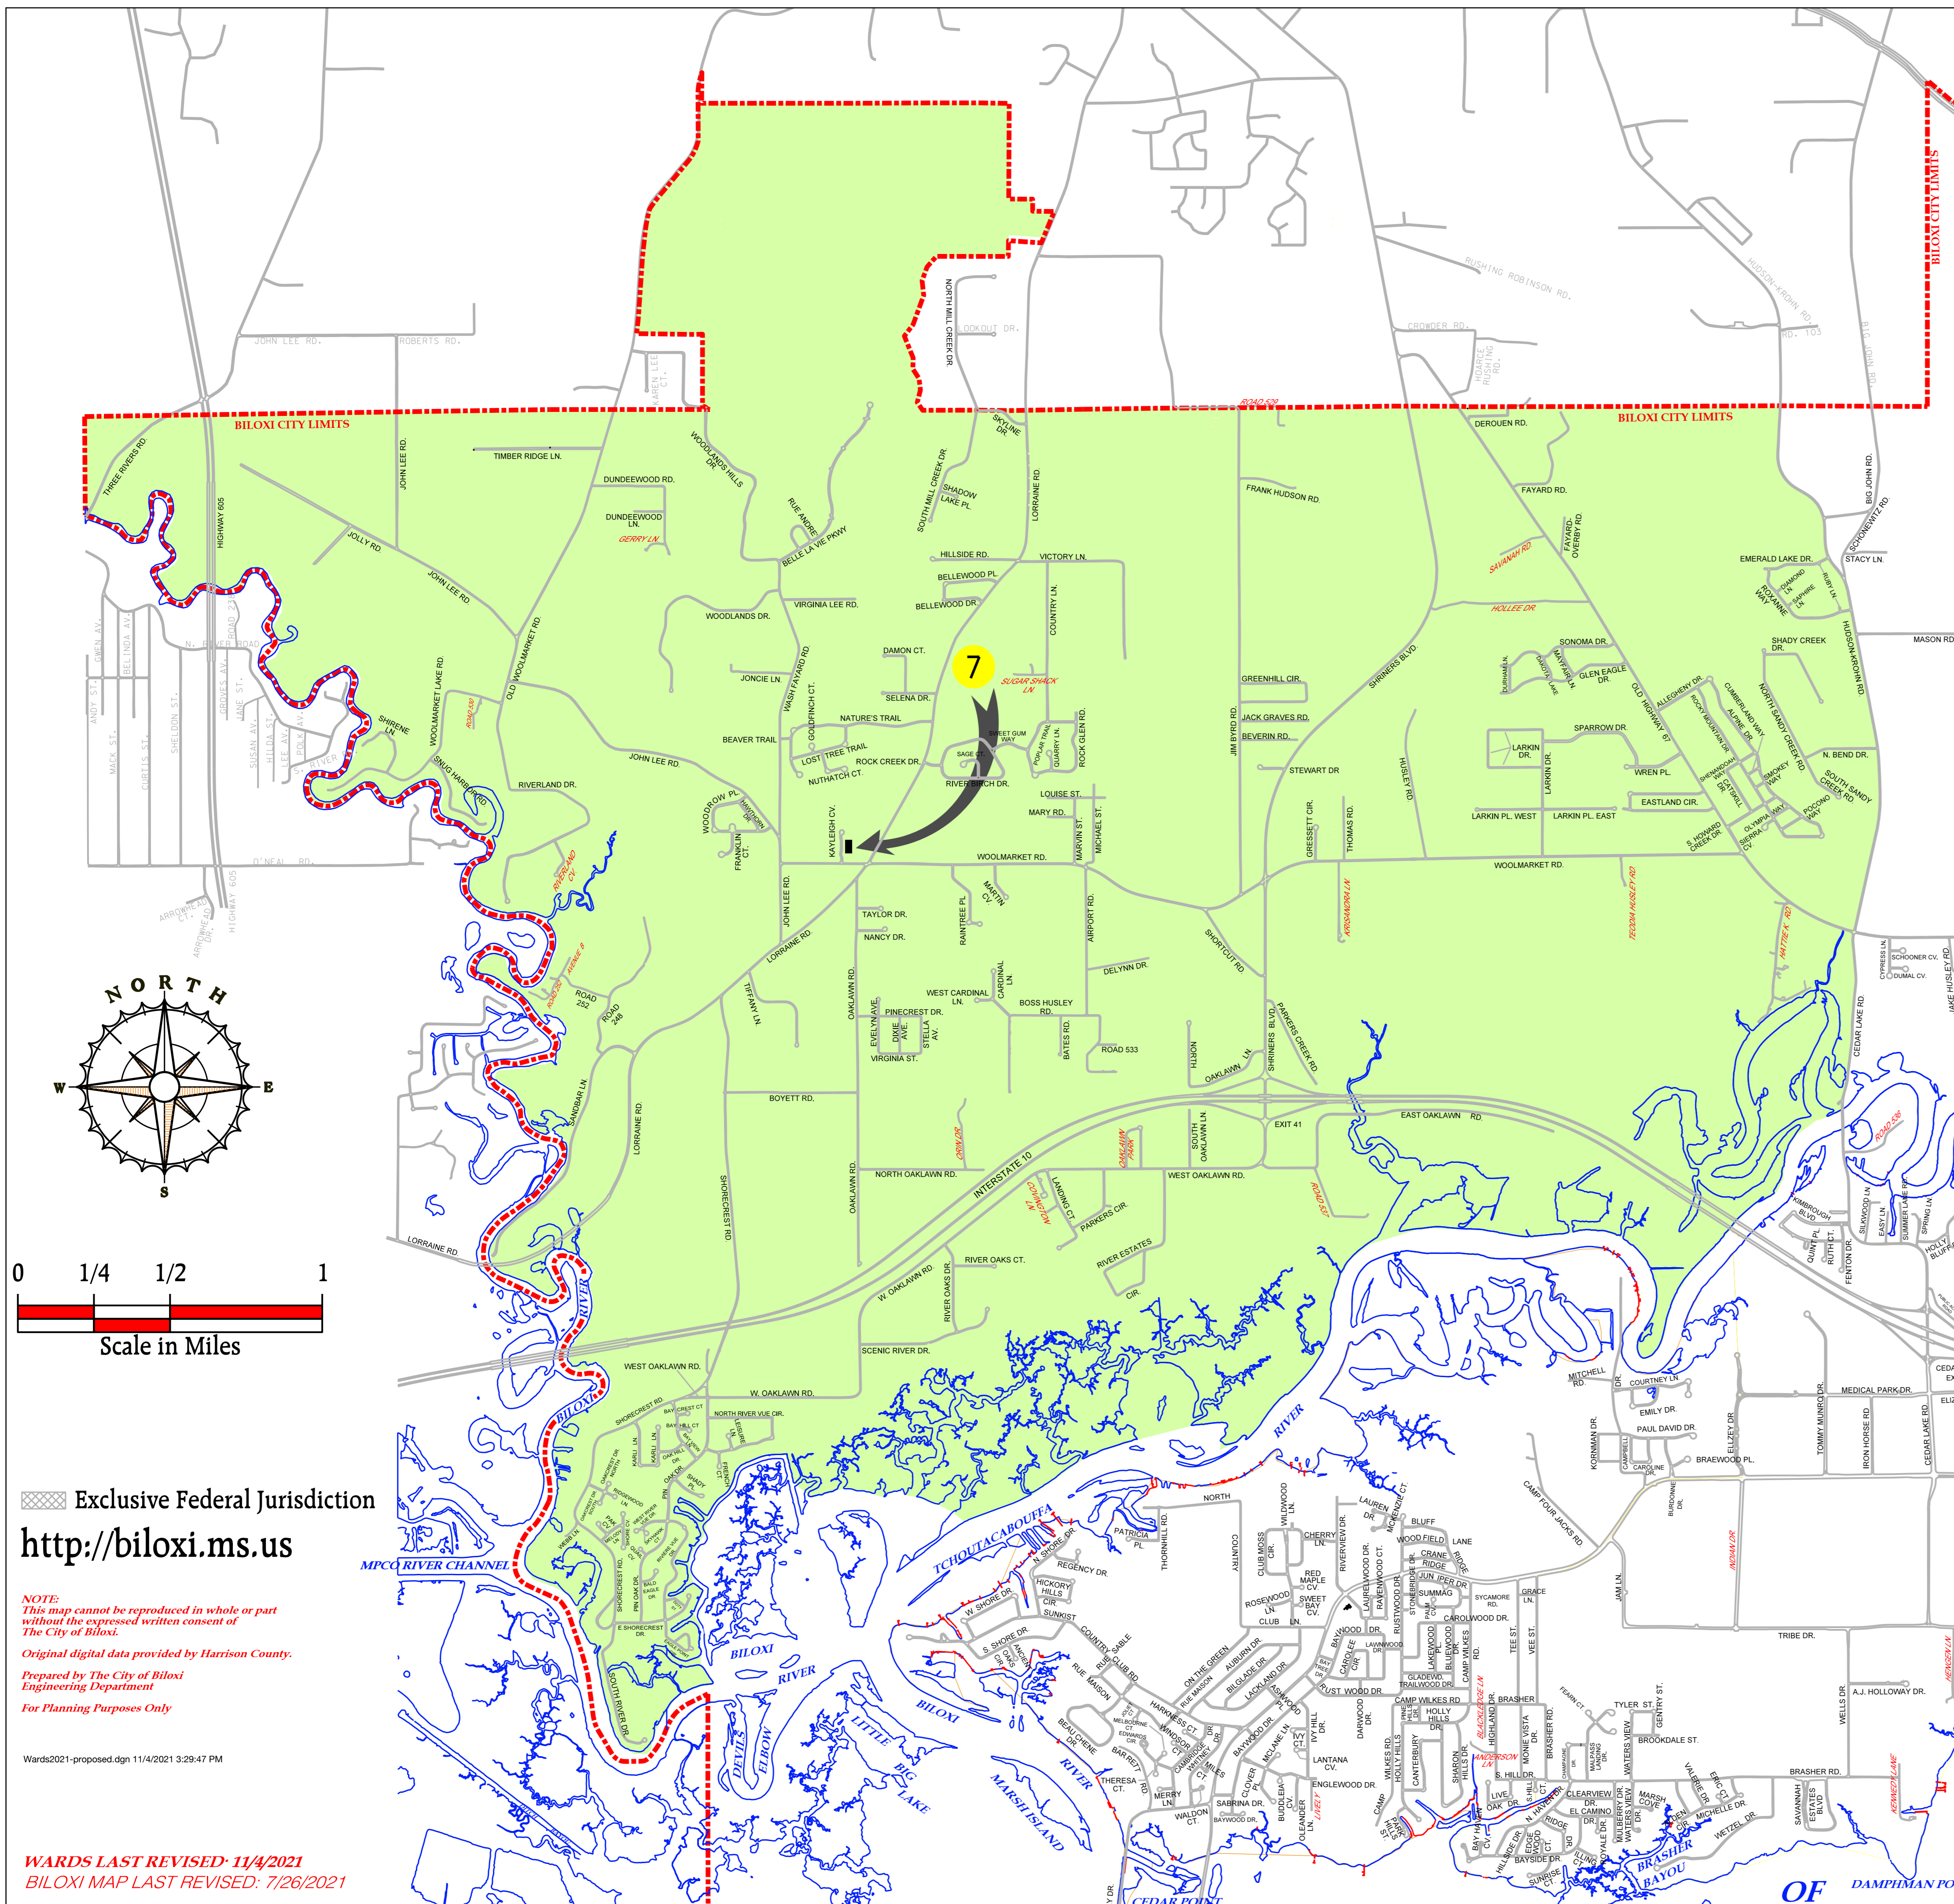

Ward Map, 2024

Ward 7

Polling Place

7 Woolmarket City Center
13034 Kayleigh Cove

Exclusive Federal Jurisdiction
<http://biloxi.ms.us>

NOTE:
This map cannot be reproduced in whole or part
without the expressed written consent of
The City of Biloxi.
Original digital data provided by Harrison County.
Prepared by The City of Biloxi
Engineering Department
For Planning Purposes Only

WARDS LAST REVISED: 11/4/2021
BILOXI MAP LAST REVISED: 7/26/2021