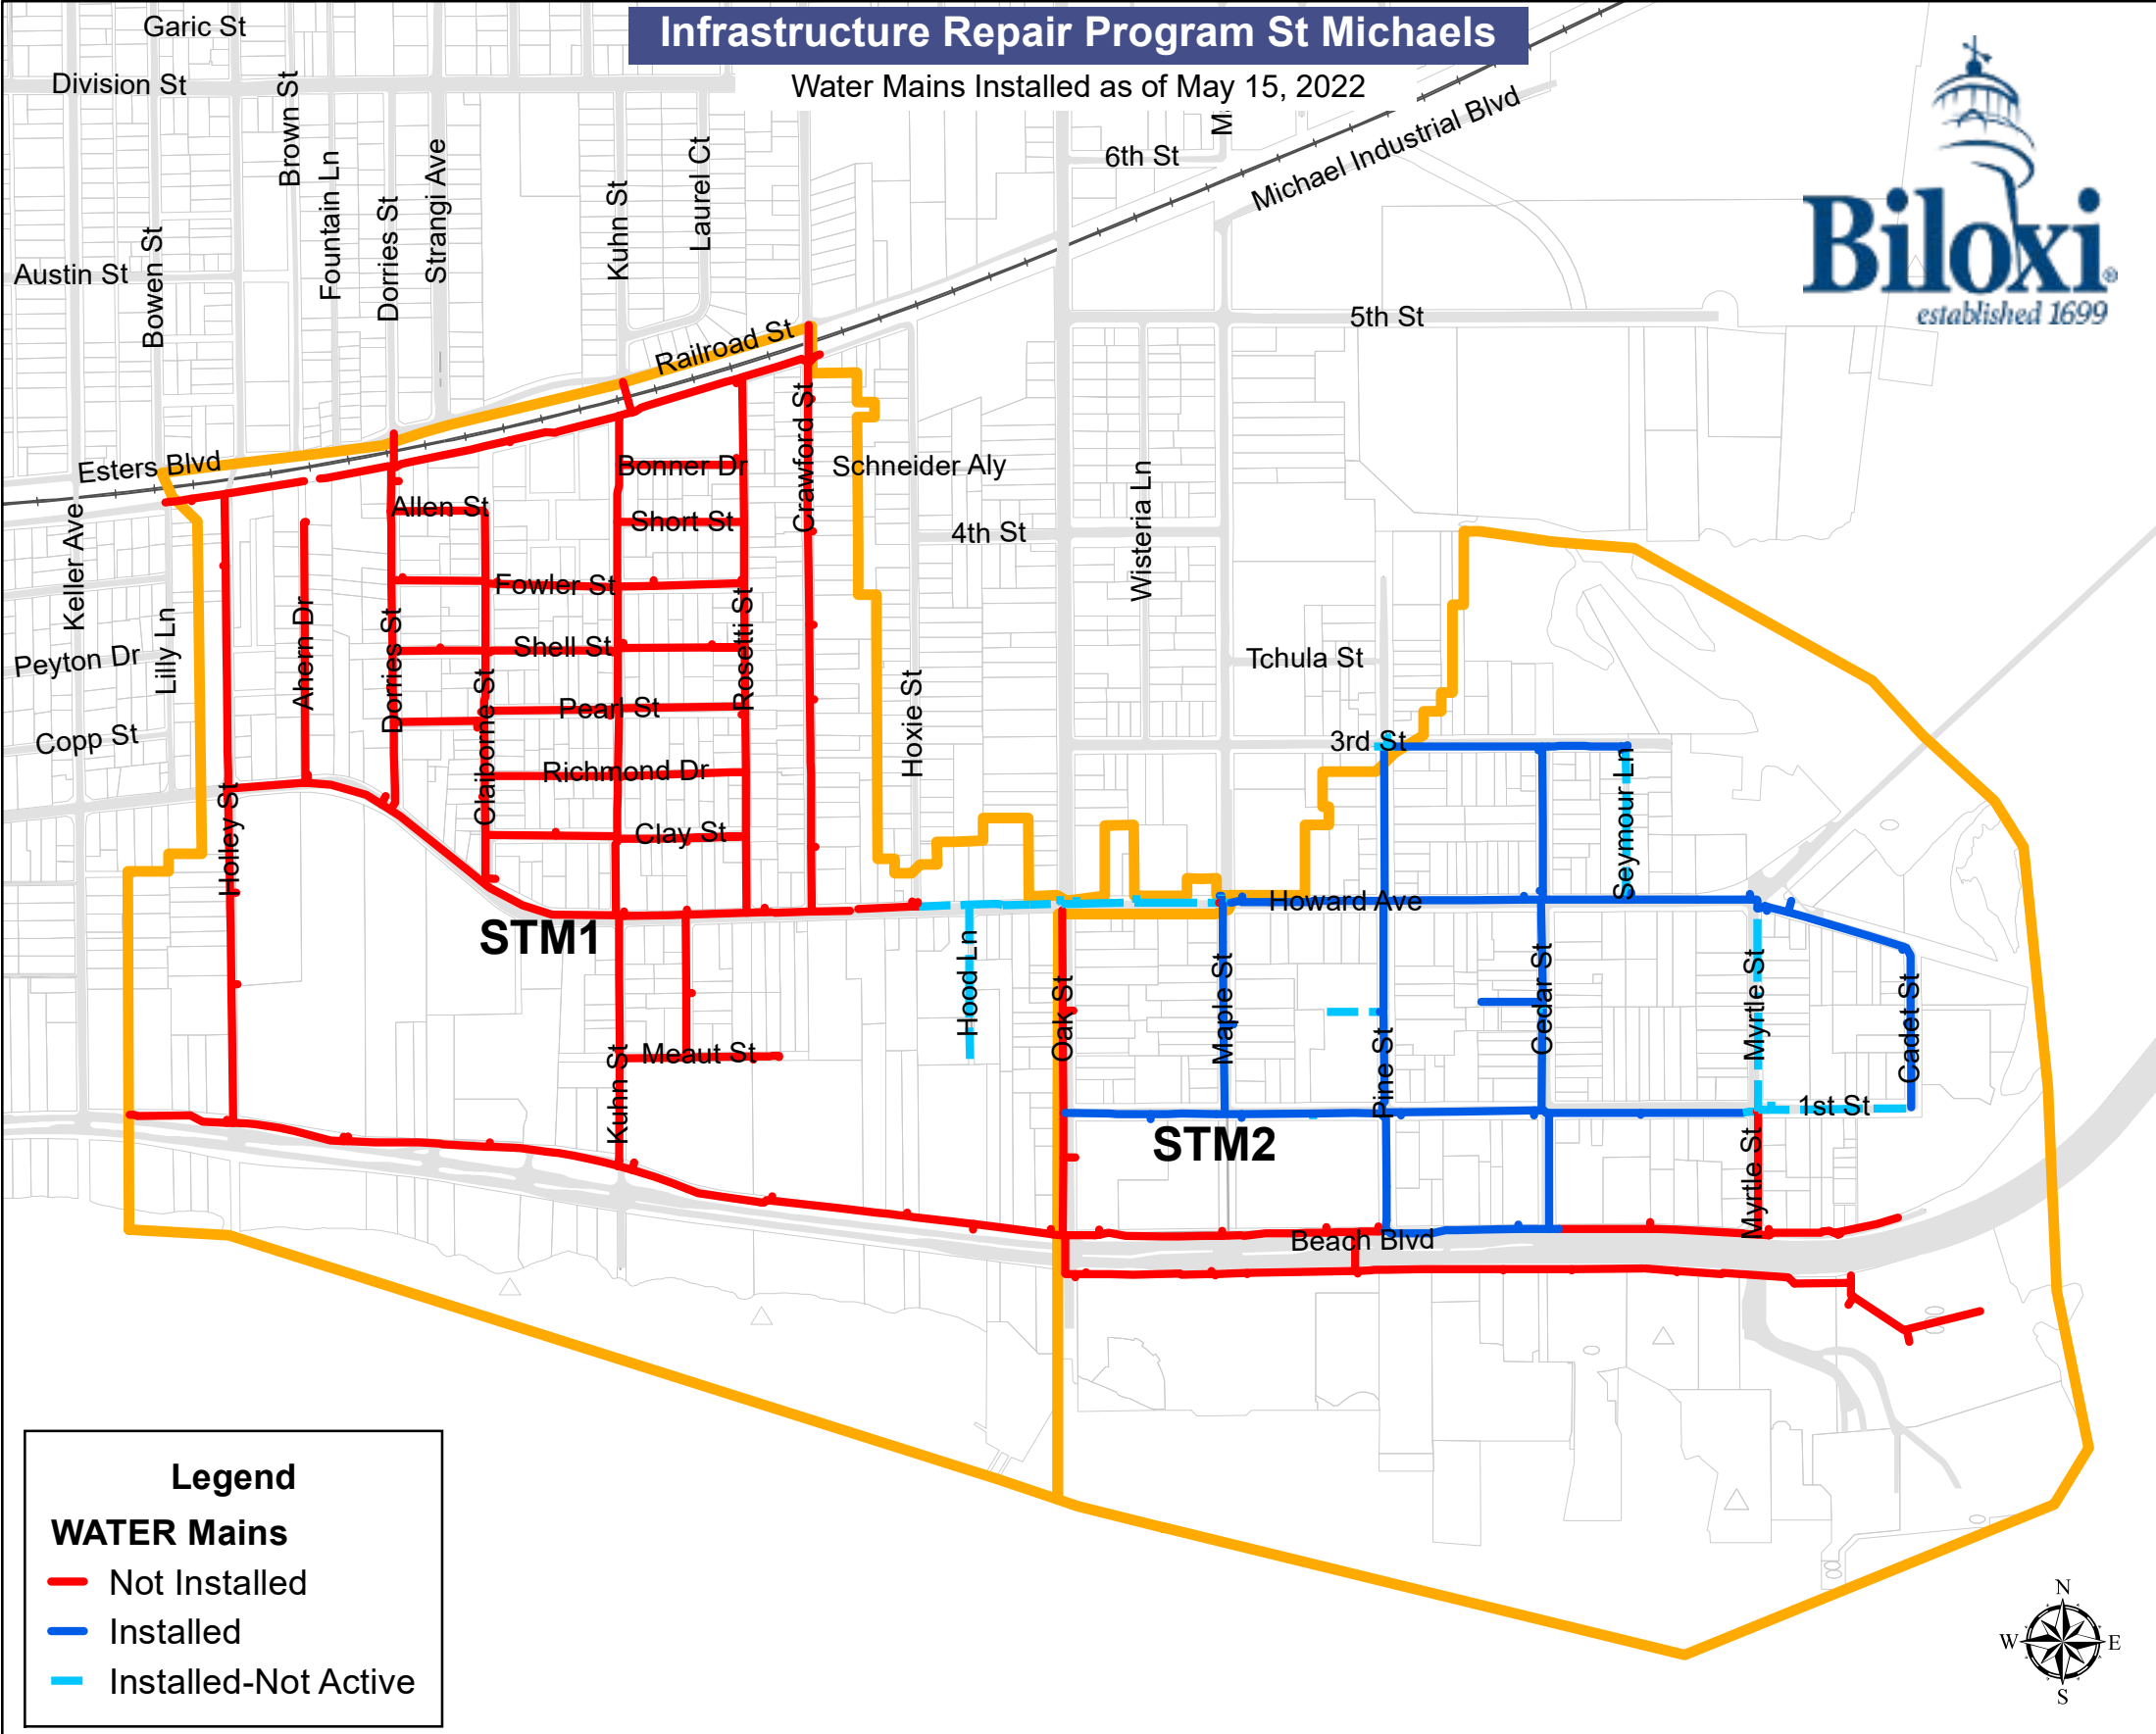

# Infrastructure Repair Program St Michaels

Drainage Installed as of May 15, 2022

**Legend**

**DRAINAGE**

- Not Installed
- Not Completed
- Installed

# Infrastructure Repair Program St Michaels

Paving Installed as of May 15, 2022

# Infrastructure Repair Program St Michaels

Sewer Mains Installed as of May 15, 2022

**STM1**

**STM2**

**Legend**

**SEWER Mains**

- Complete
- Not Installed

# Infrastructure Repair Program St Michaels

Water Mains Installed as of May 15, 2022

**Legend**

**WATER Mains**

- Not Installed
- Installed
- Installed-Not Active