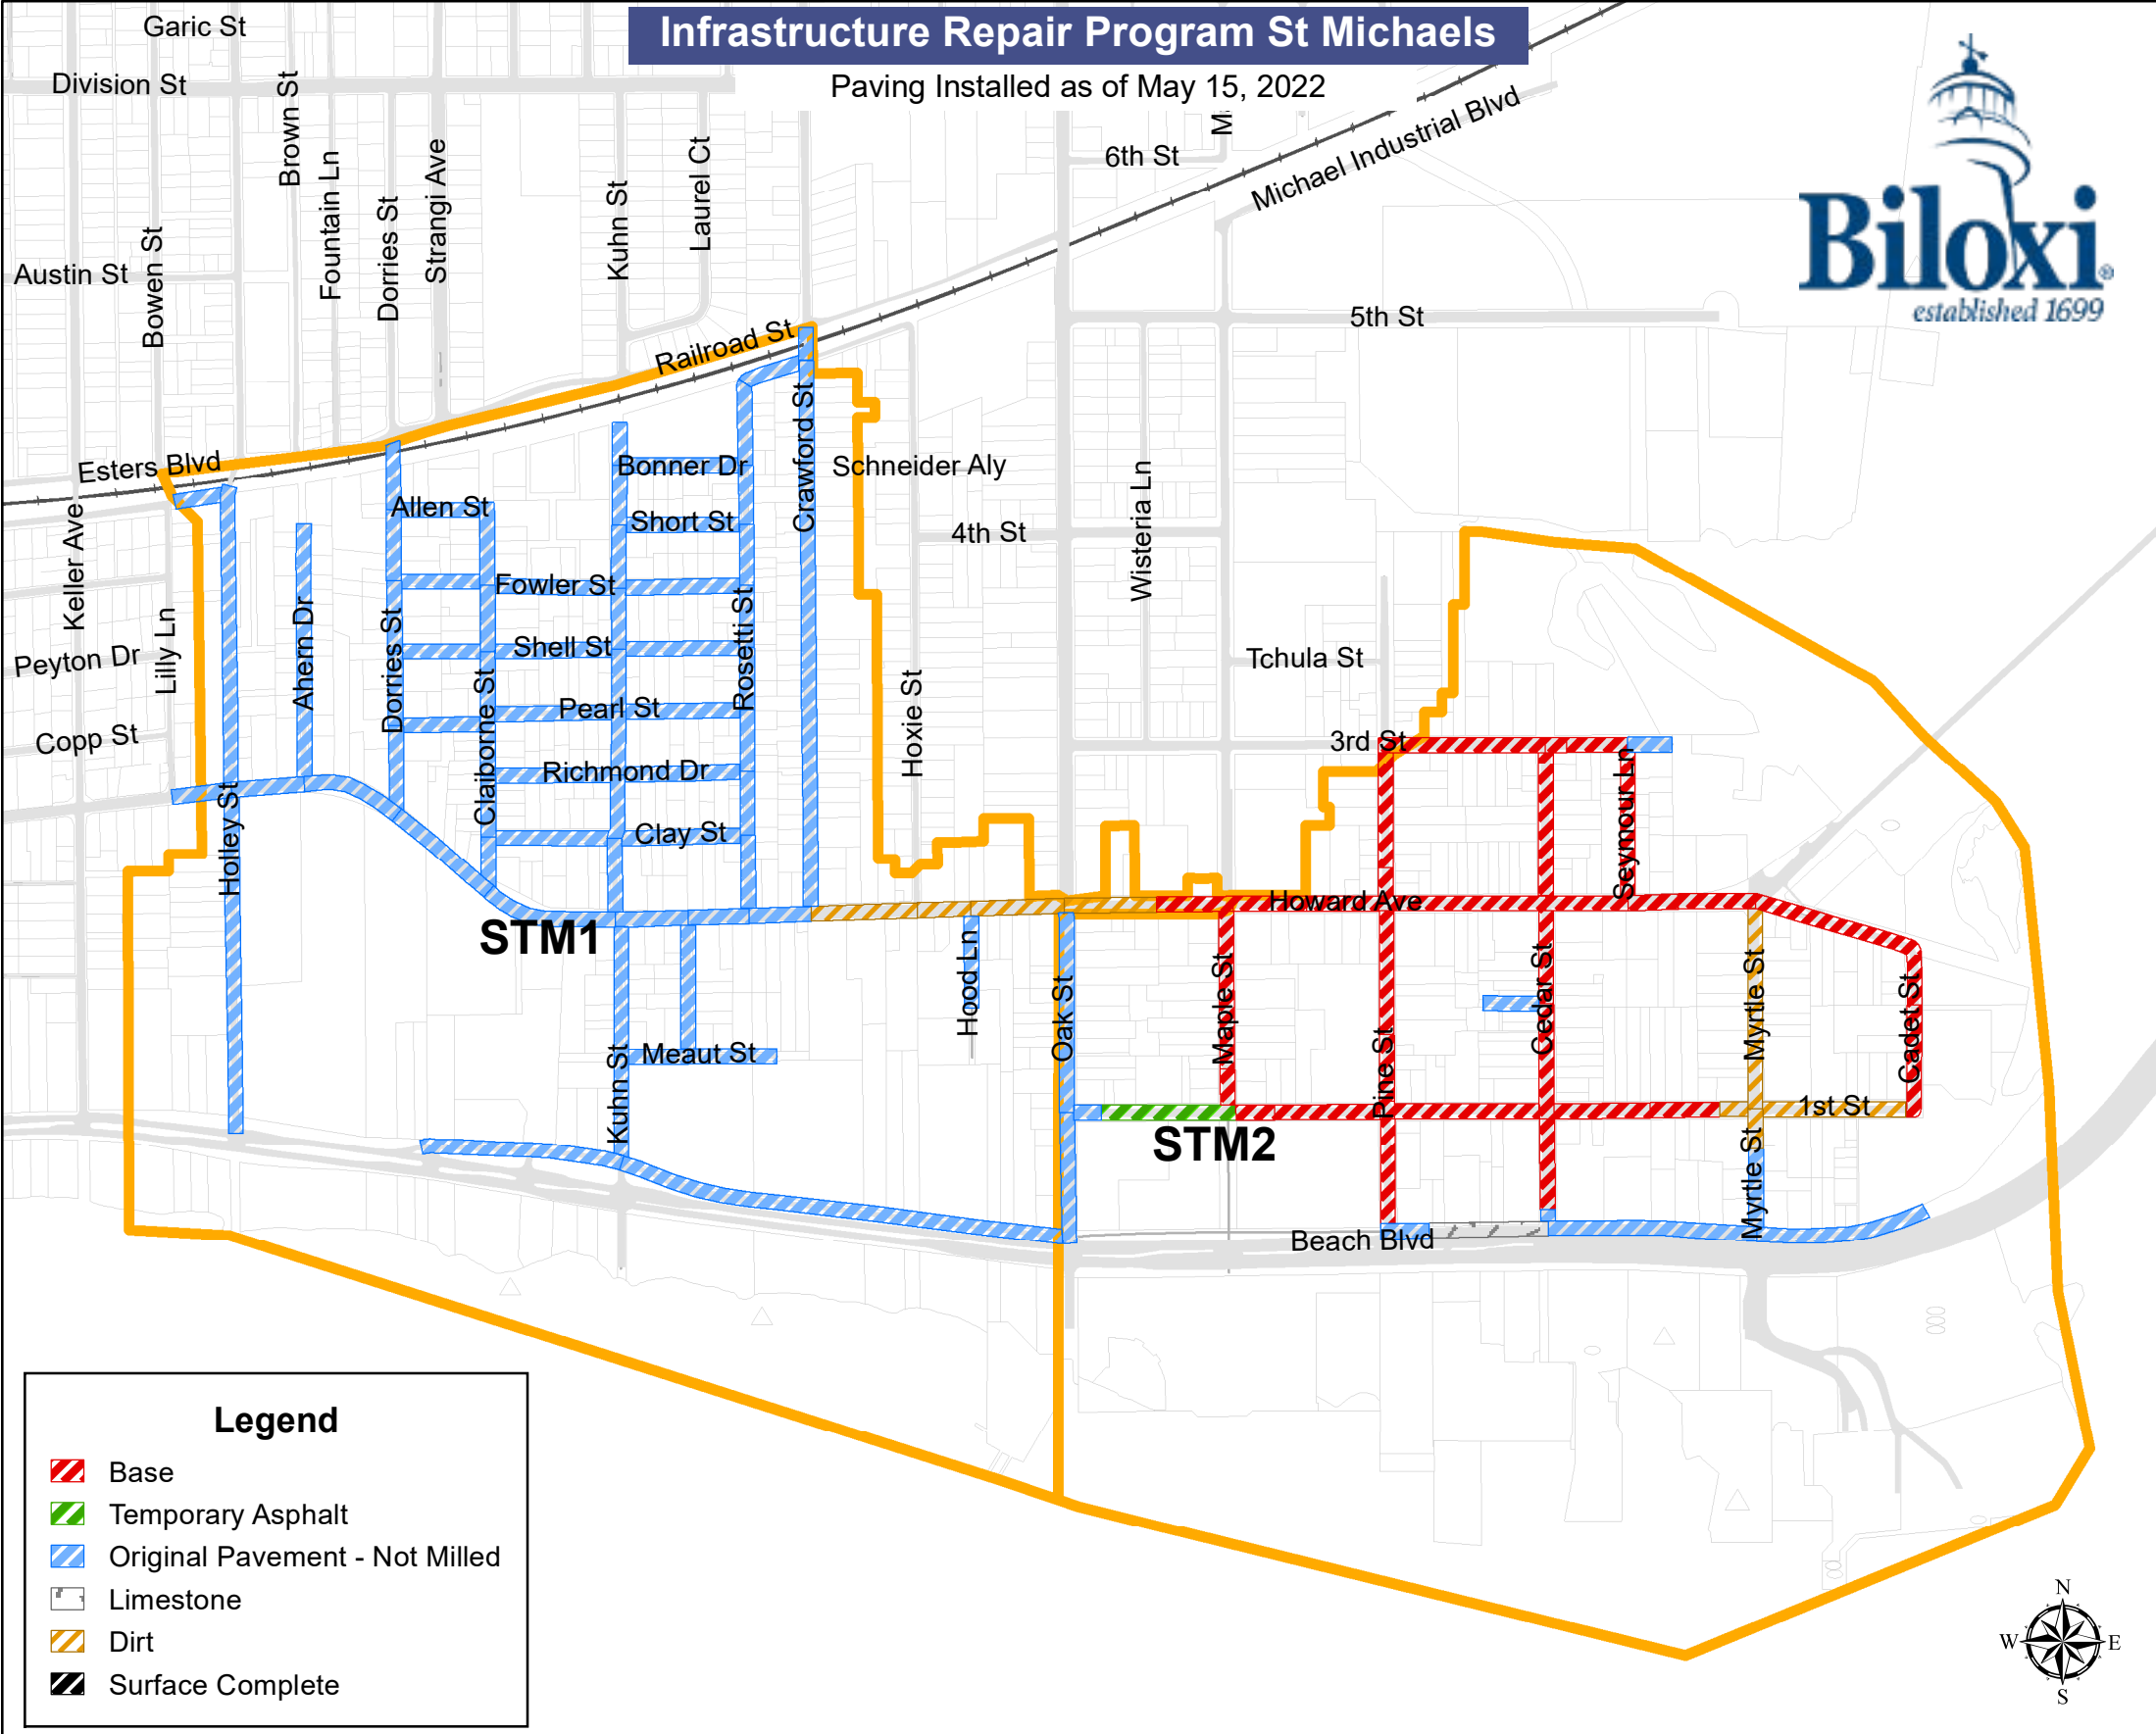

# Infrastructure Repair Program St Michaels

Drainage Installed as of May 15, 2022

**Legend**

**DRAINAGE**

- Not Installed
- Not Completed
- Installed

# Infrastructure Repair Program St Michaels

Paving Installed as of May 15, 2022

# Infrastructure Repair Program St Michaels

Sewer Mains Installed as of May 15, 2022

**STM1**

**STM2**

**Legend**

**SEWER Mains**

- Complete
- Not Installed

# Infrastructure Repair Program St Michaels

Water Mains Installed as of May 15, 2022

**Legend**

**WATER Mains**

- Not Installed
- Installed
- Installed-Not Active