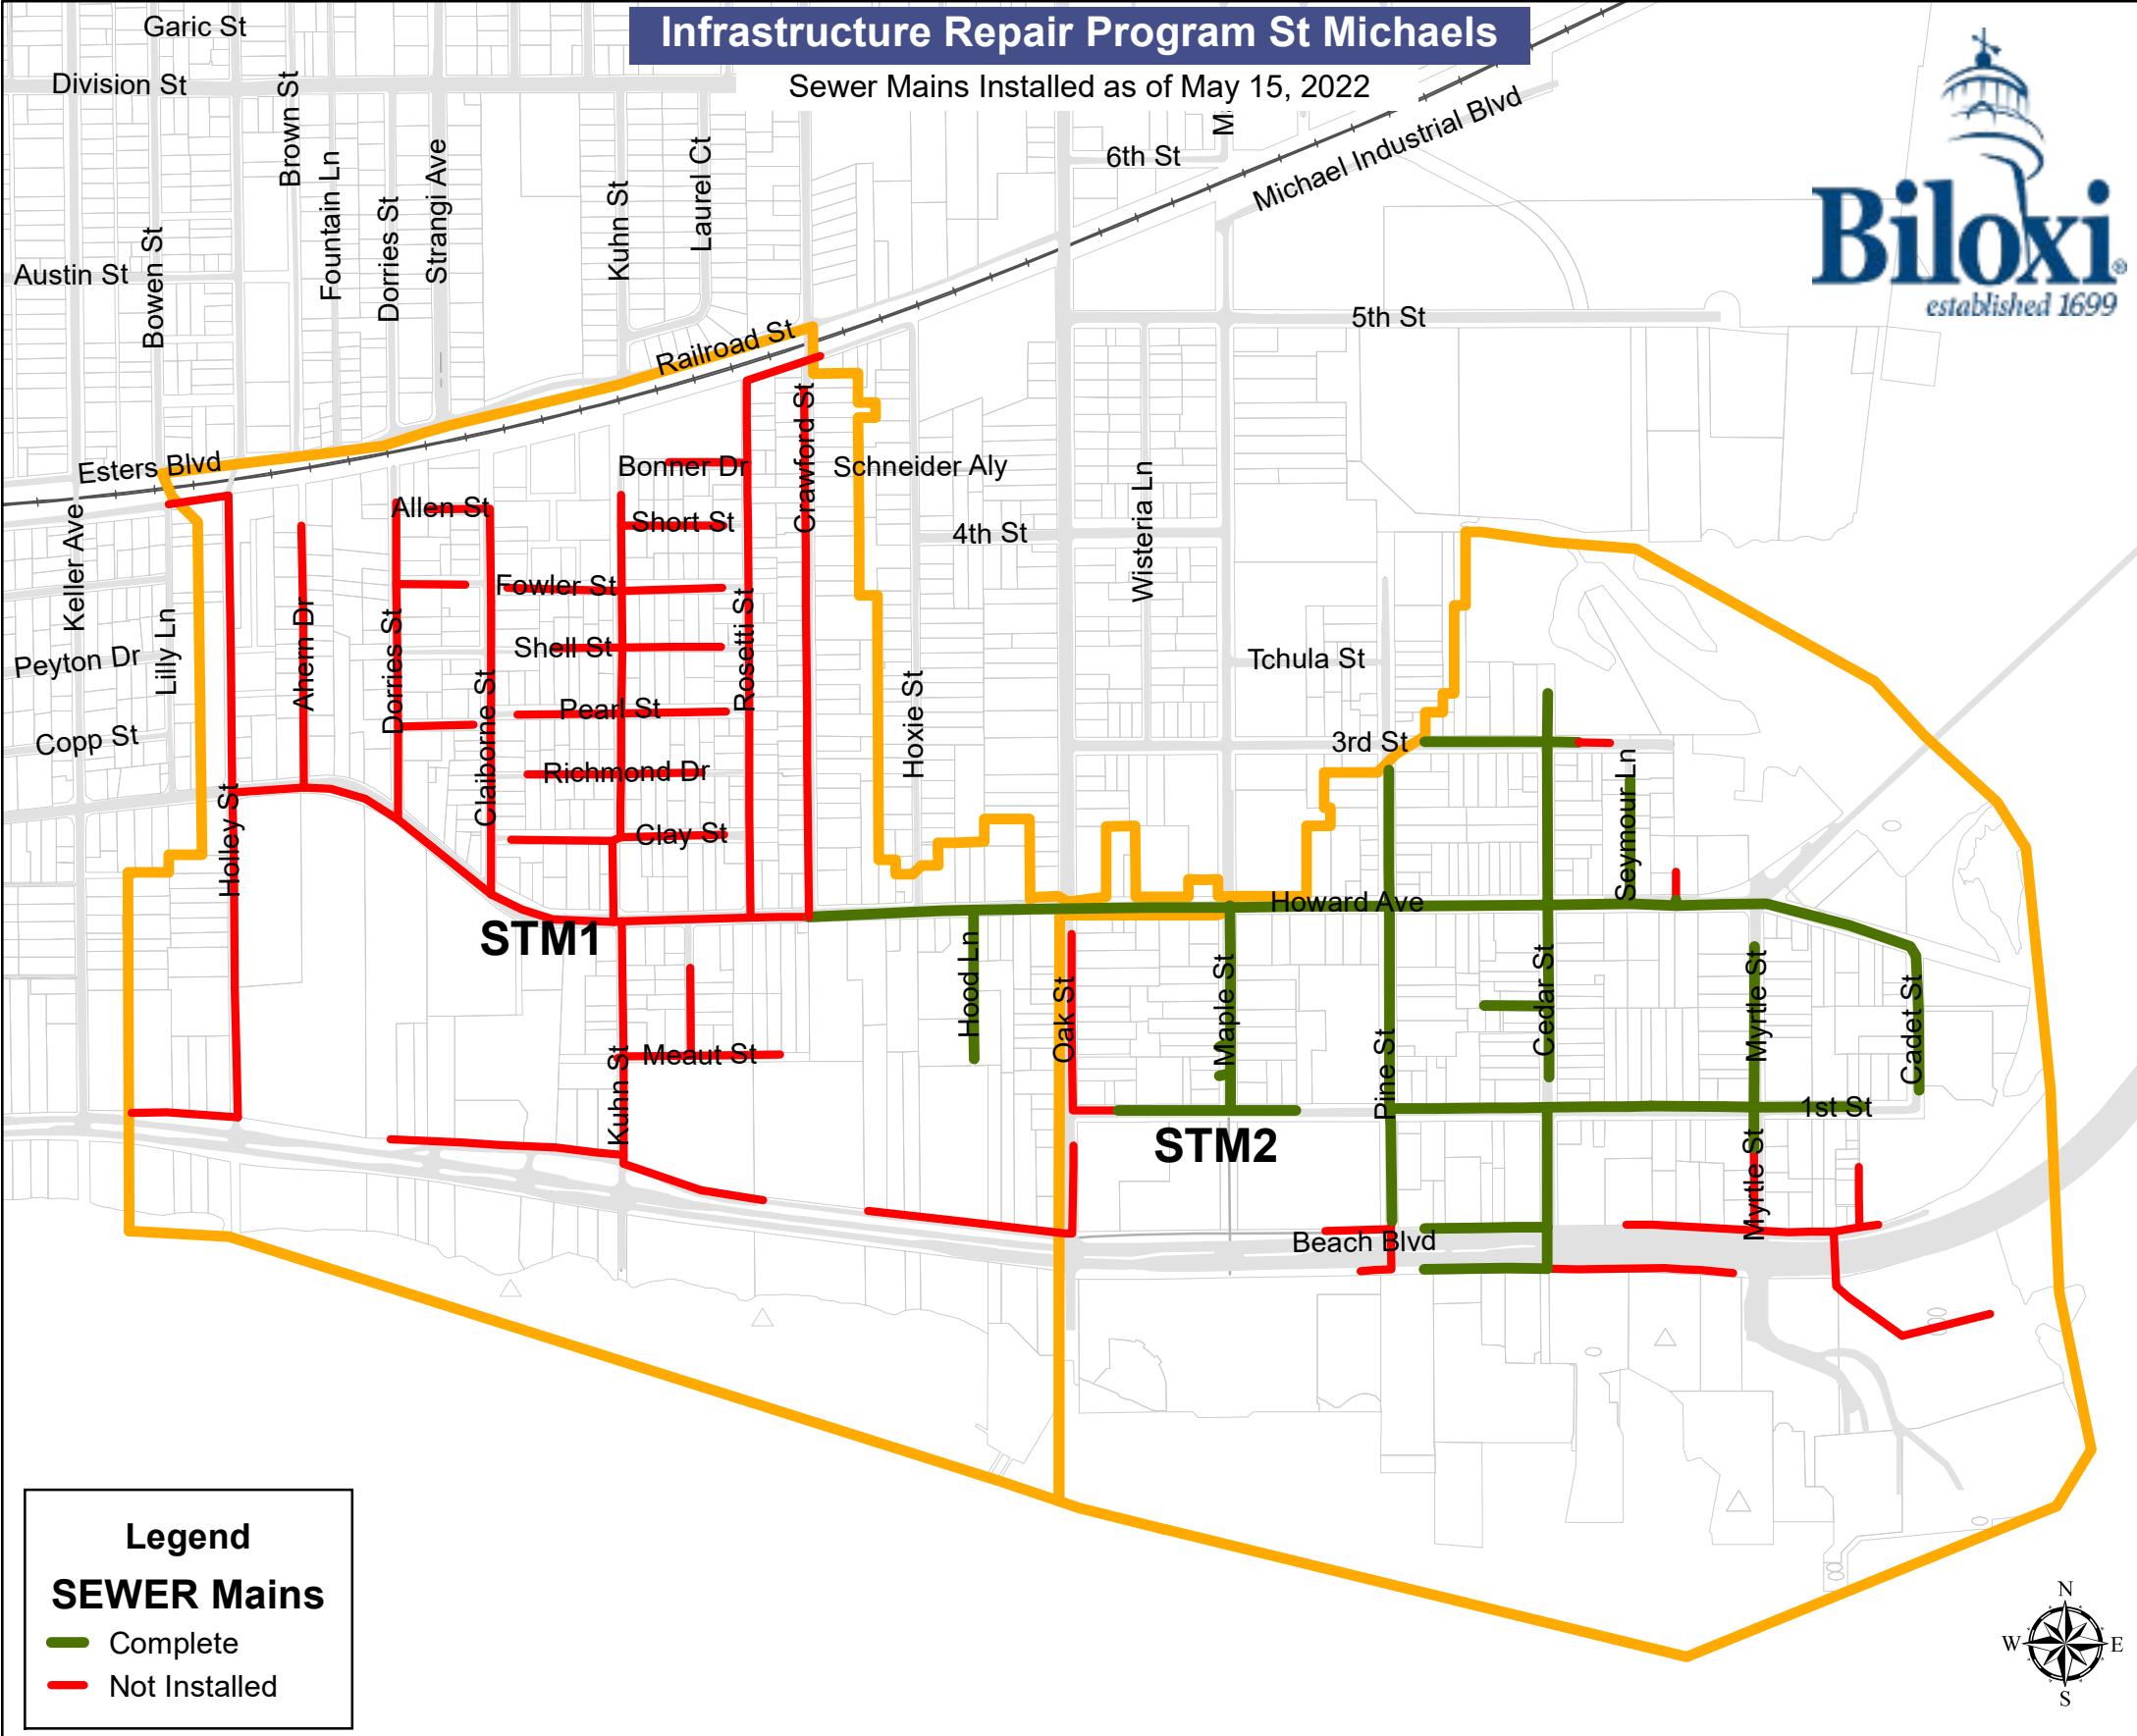

# Infrastructure Repair Program St Michaels

Drainage Installed as of May 15, 2022

**Legend**

**DRAINAGE**

- Not Installed
- Not Completed
- Installed

# Infrastructure Repair Program St Michaels

Paving Installed as of May 15, 2022

# Infrastructure Repair Program St Michaels

Sewer Mains Installed as of May 15, 2022

**STM1**

**STM2**

**Legend**

**SEWER Mains**

- Complete
- Not Installed

# Infrastructure Repair Program St Michaels

Water Mains Installed as of May 15, 2022

**Legend**

**WATER Mains**

- Not Installed
- Installed
- Installed-Not Active