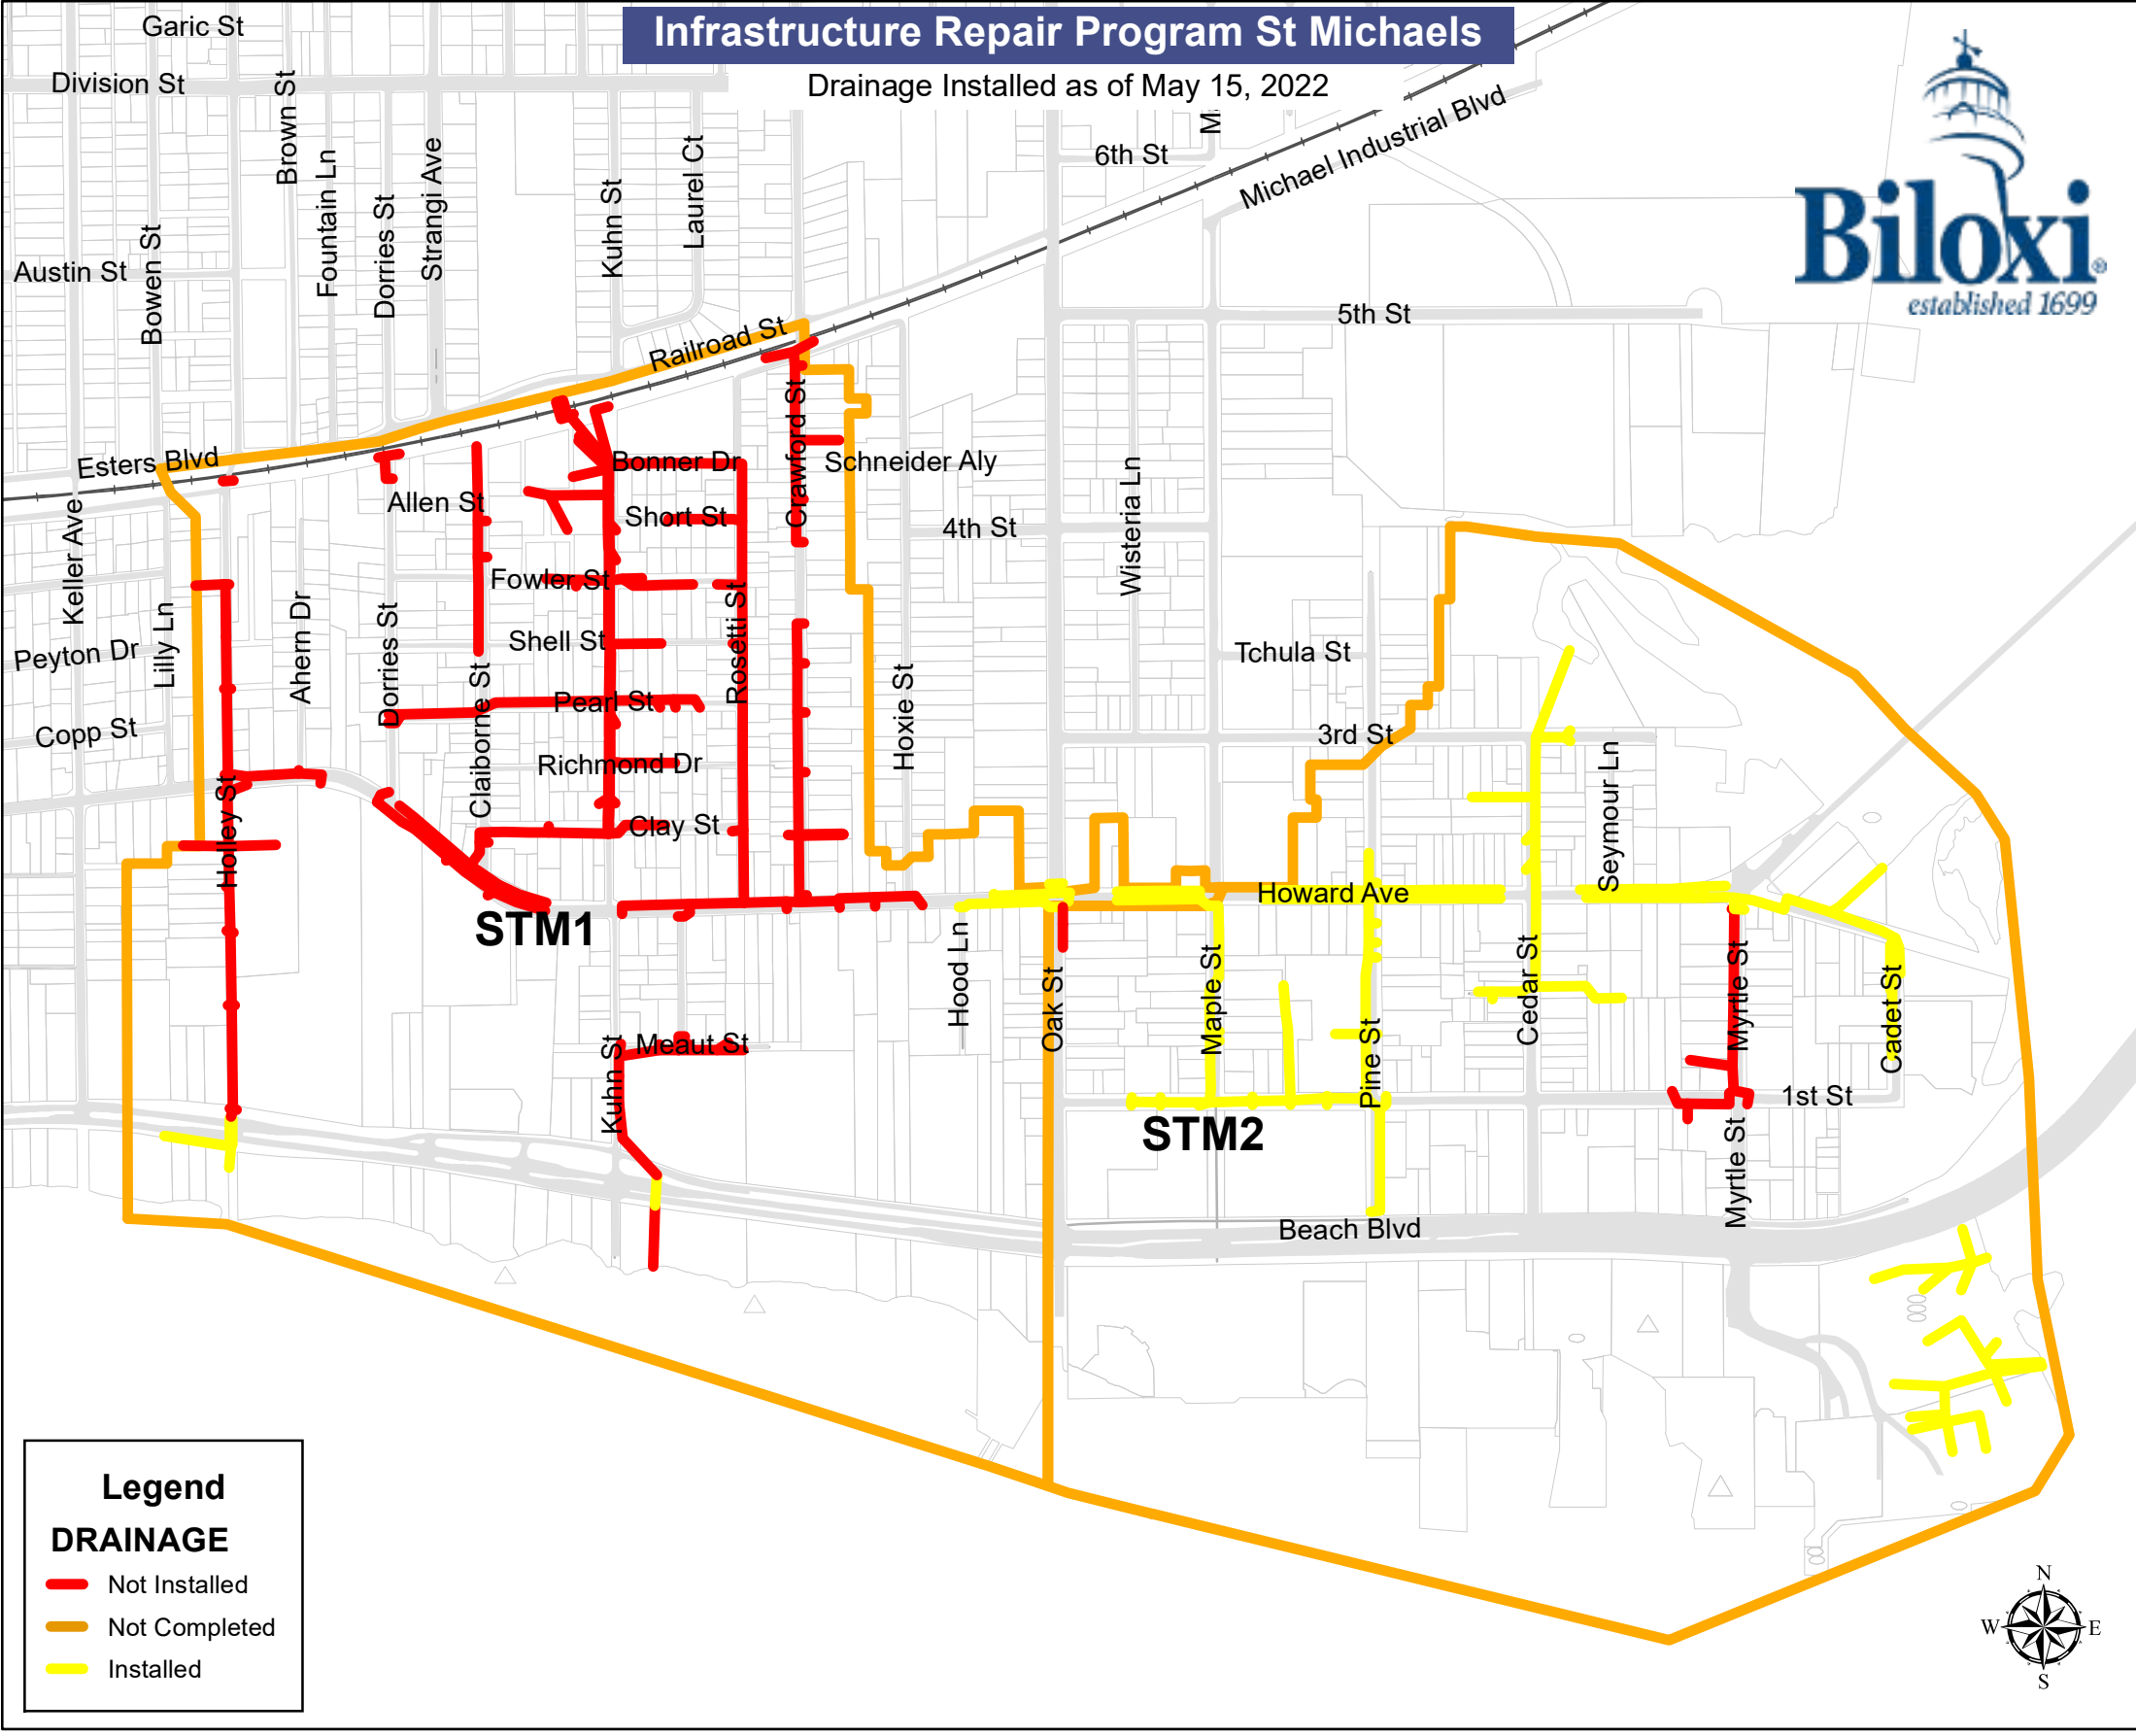

# Infrastructure Repair Program St Michaels

Drainage Installed as of May 15, 2022

**Legend**

**DRAINAGE**

- Not Installed
- Not Completed
- Installed

# Infrastructure Repair Program St Michaels

Paving Installed as of May 15, 2022

# Infrastructure Repair Program St Michaels

Sewer Mains Installed as of May 15, 2022

**STM1**

**STM2**

**Legend**

**SEWER Mains**

- Complete
- Not Installed

# Infrastructure Repair Program St Michaels

Water Mains Installed as of May 15, 2022

**Legend**

**WATER Mains**

- Not Installed
- Installed
- Installed-Not Active