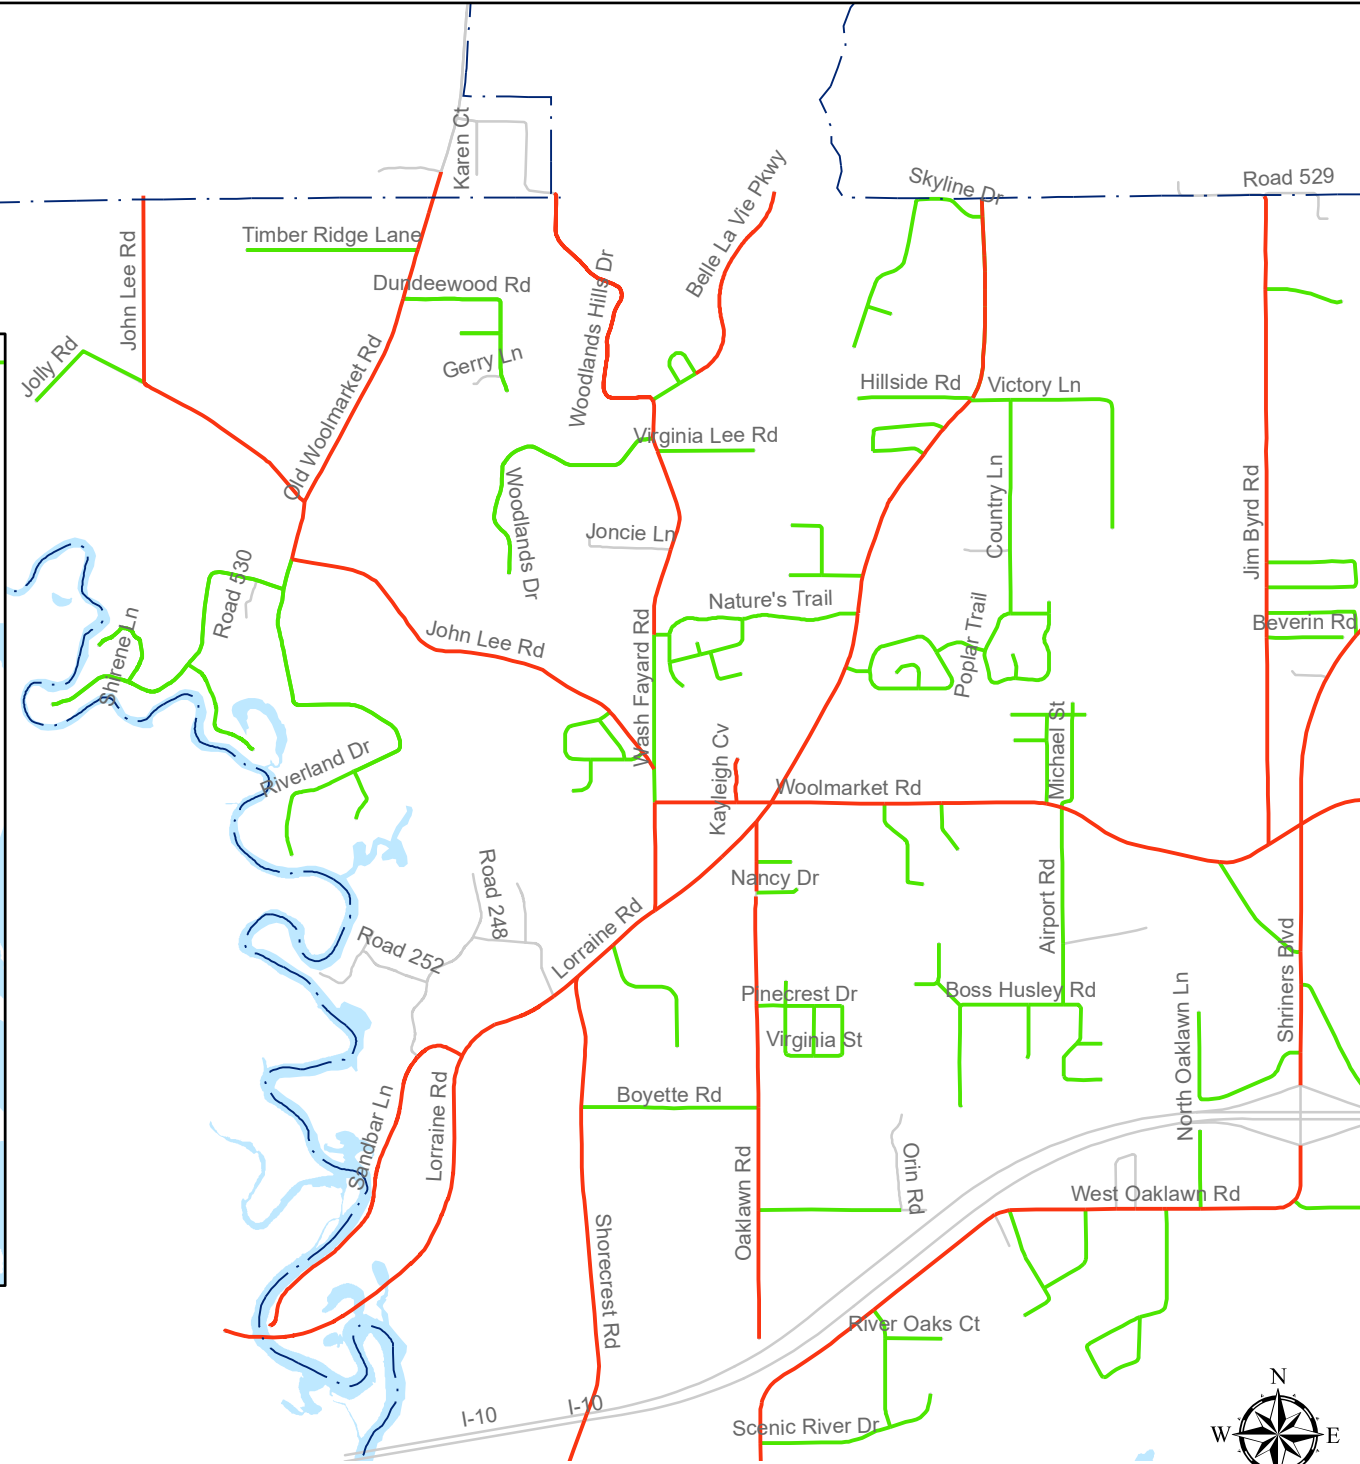

Golf Cart Approved Roadways

- Any road with speed limit 25 mph or under
- No carts south of Beach Blvd (Hwy 90)
- Cross intersections signaled by a traffic light

Golf Cart Crossings

- Permitted
- Not Permitted
- Golf Cart Not Permitted
- Golf Cart Approved Roadways

Golf Cart Crossings

- Permitted
- Not Permitted

— Golf Cart Not Permitted

— Golf Cart Approved Roadways

East Woolmarket Golf Cart Roadways

Golf Cart Approved Roadways

- Any road with speed limit 25 mph or under
- No carts south of Beach Blvd (Hwy 90)
- Cross intersections signalized by a traffic light