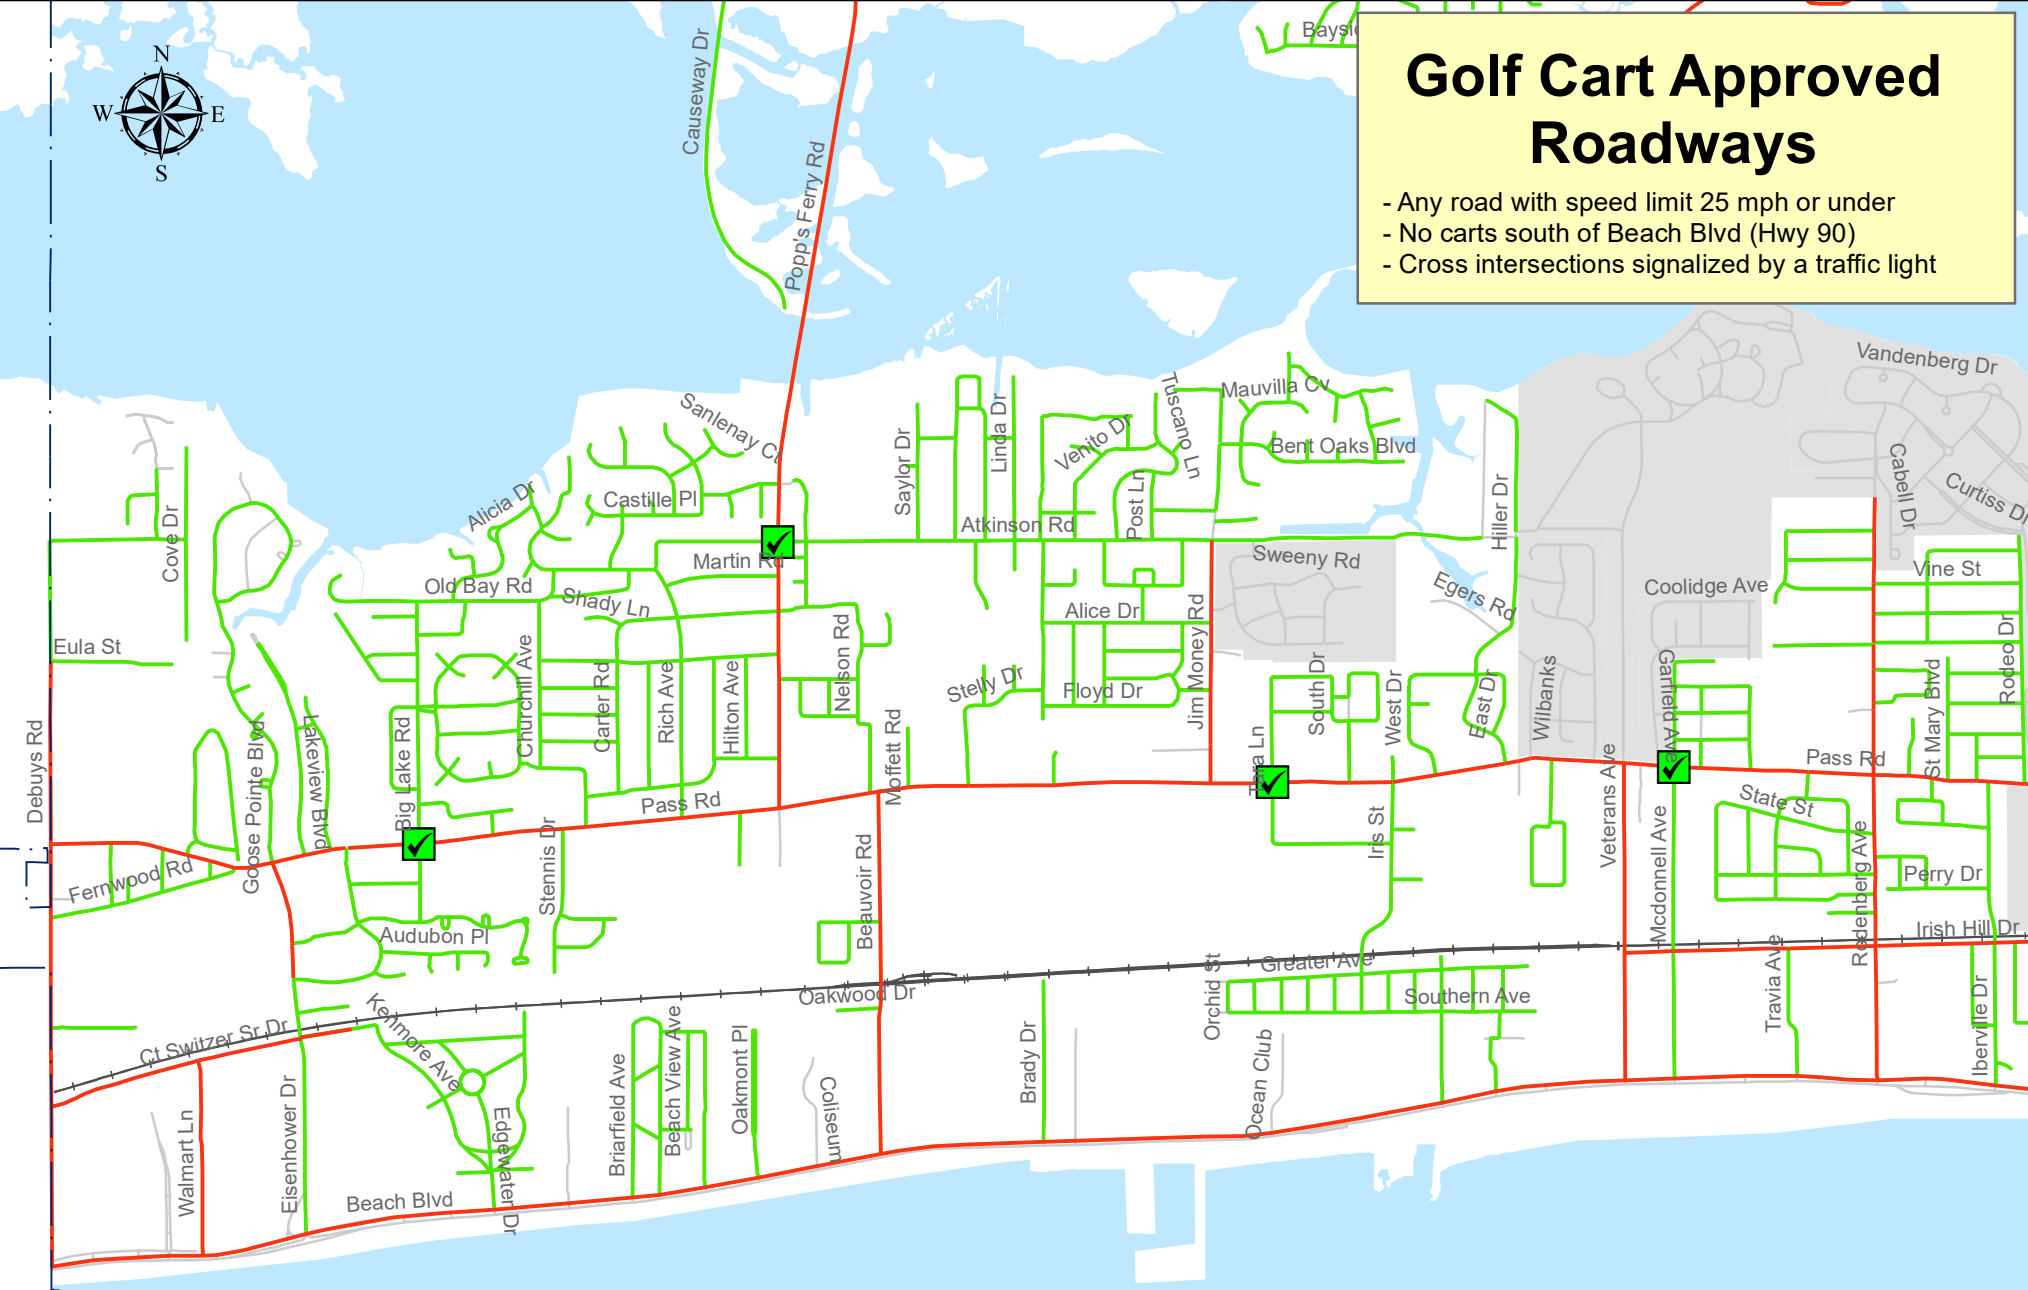

Golf Cart Approved Roadways

- Any road with speed limit 25 mph or under
- No carts south of Beach Blvd (Hwy 90)
- Cross intersections signaled by a traffic light

Golf Cart Crossings

- Permitted
- Not Permitted
- Golf Cart Not Permitted
- Golf Cart Approved Roadways

East Biloxi Golf Cart Roadways

Golf Cart Approved Roadways

- Any road with speed limit 25 mph or under
- No carts south of Beach Blvd (Hwy 90)
- Cross intersections signaled by a traffic light

North Biloxi Golf Cart Roadways

South Biloxi Golf Cart Roadways

Golf Cart Approved Roadways

- Any road with speed limit 25 mph or under
- No carts south of Beach Blvd (Hwy 90)
- Cross intersections signaled by a traffic light

Golf Cart Crossings