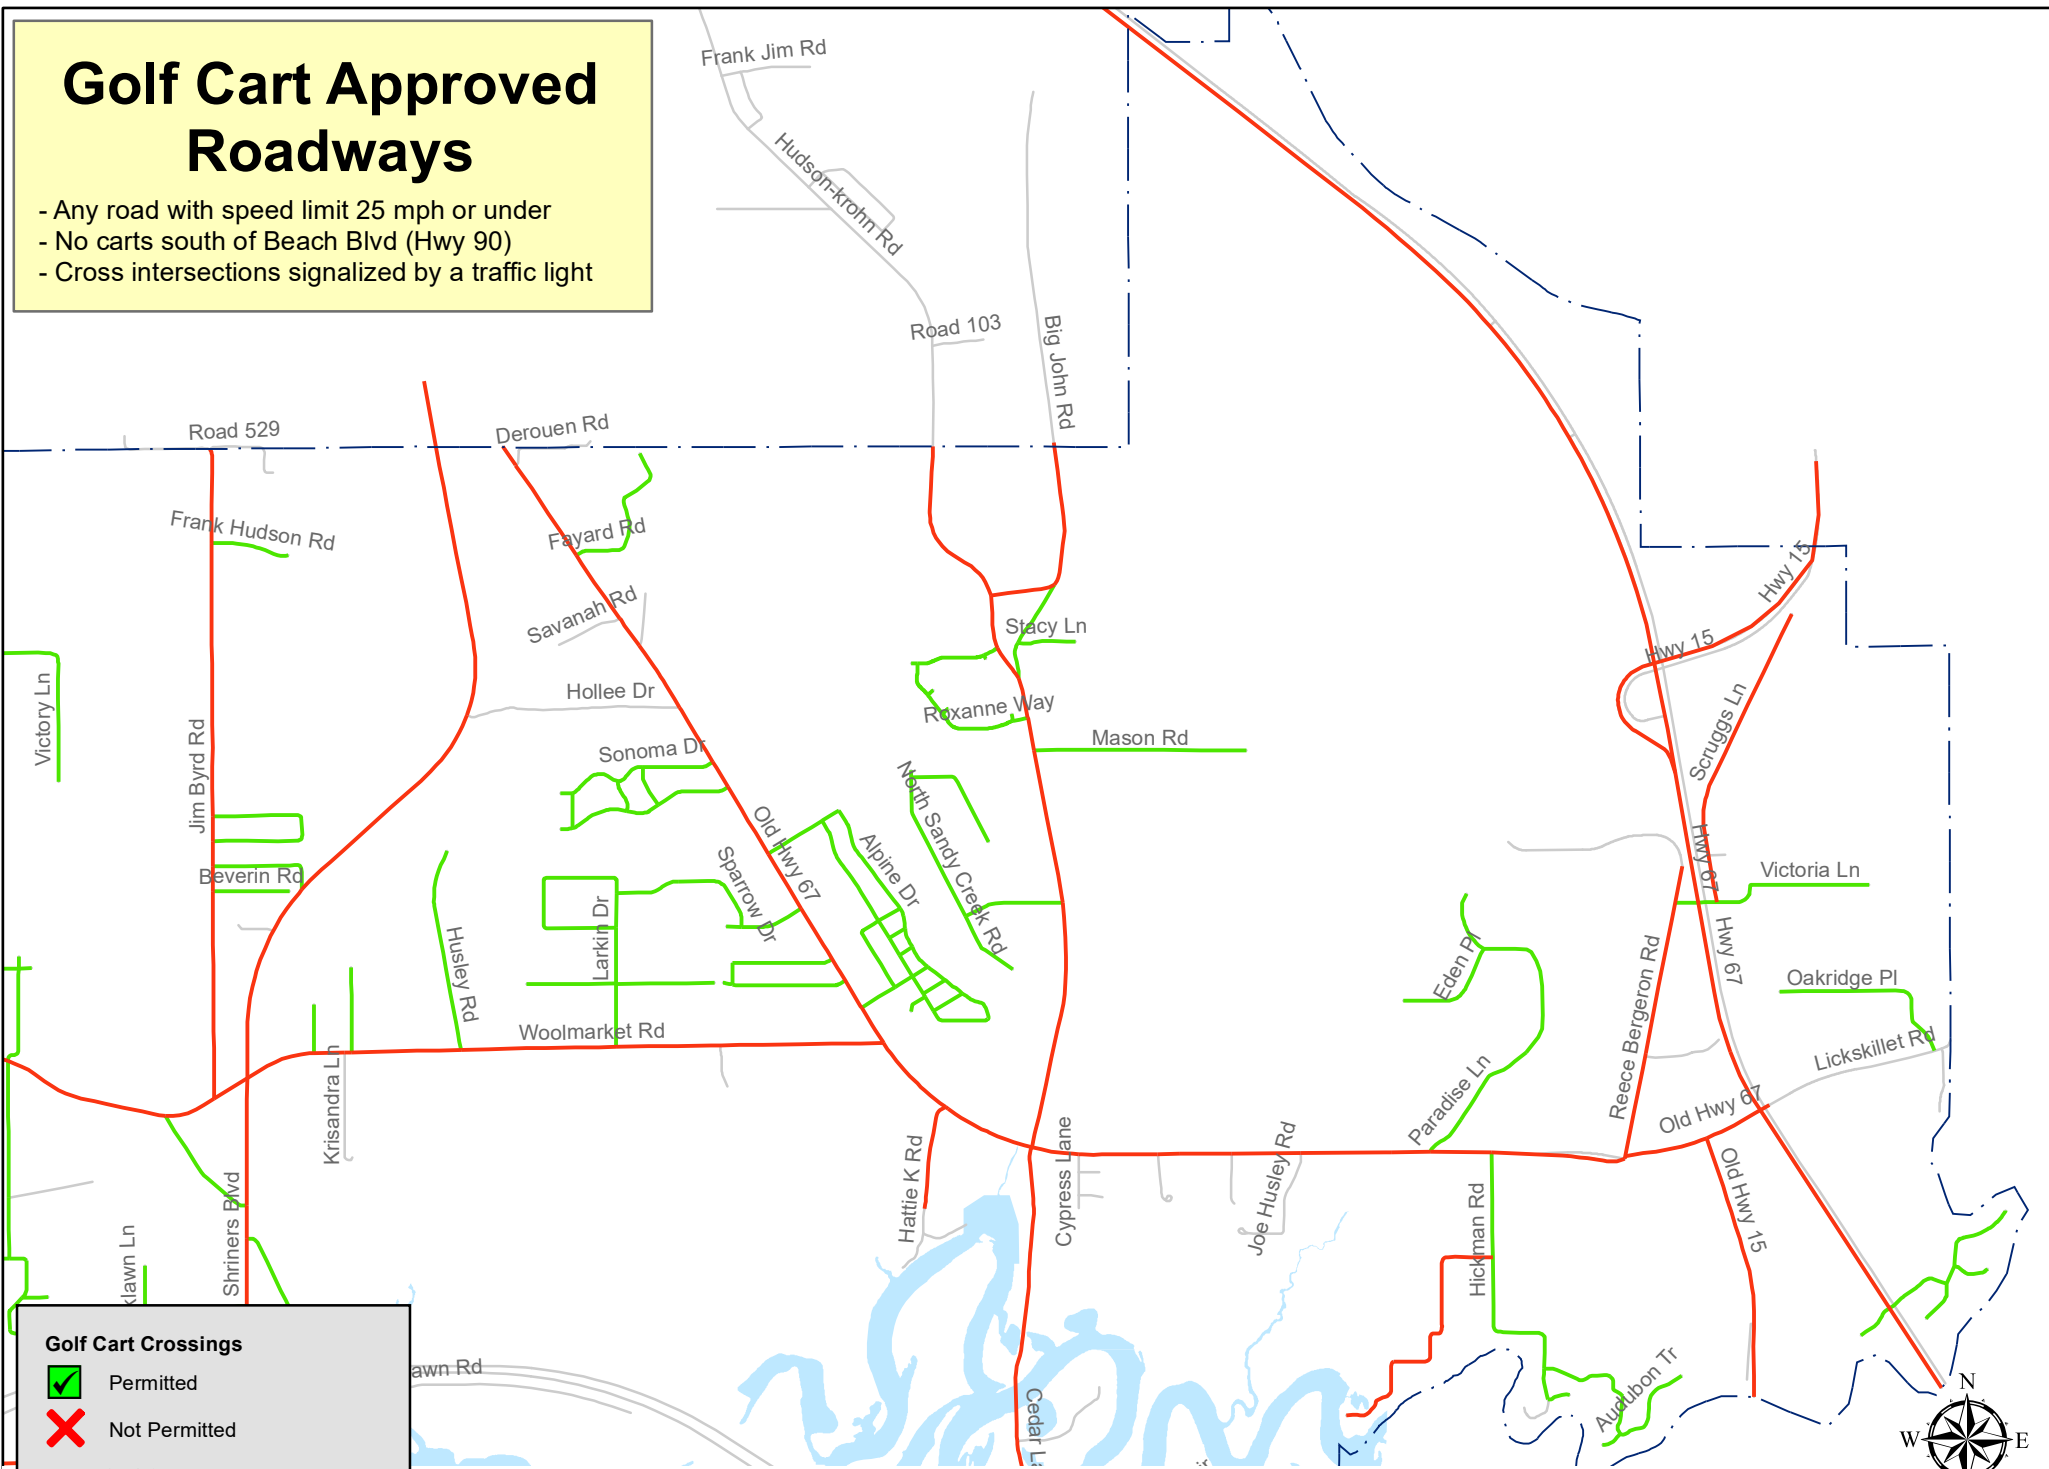

Golf Cart Approved Roadways

- Any road with speed limit 25 mph or under
- No carts south of Beach Blvd (Hwy 90)
- Cross intersections signaled by a traffic light

Golf Cart Crossings

- Permitted
- Not Permitted
- Golf Cart Not Permitted
- Golf Cart Approved Roadways

South Biloxi Golf Cart Roadways

Golf Cart Approved Roadways

- Any road with speed limit 25 mph or under
- No carts south of Beach Blvd (Hwy 90)
- Cross intersections signaled by a traffic light

Golf Cart Crossings

- Permitted
- Not Permitted

Golf Cart Not Permitted

Golf Cart Approved Roadways

West Biloxi Golf Cart Roadways

Golf Cart Approved Roadways

- Any road with speed limit 25 mph or under
- No carts south of Beach Blvd (Hwy 90)
- Cross intersections signaled by a traffic light

Golf Cart Crossings

- Permitted
- Not Permitted

— Golf Cart Not Permitted

— Golf Cart Approved Roadways

East Woolmarket Golf Cart Roadways

Golf Cart Approved Roadways

- Any road with speed limit 25 mph or under
- No carts south of Beach Blvd (Hwy 90)
- Cross intersections signalized by a traffic light