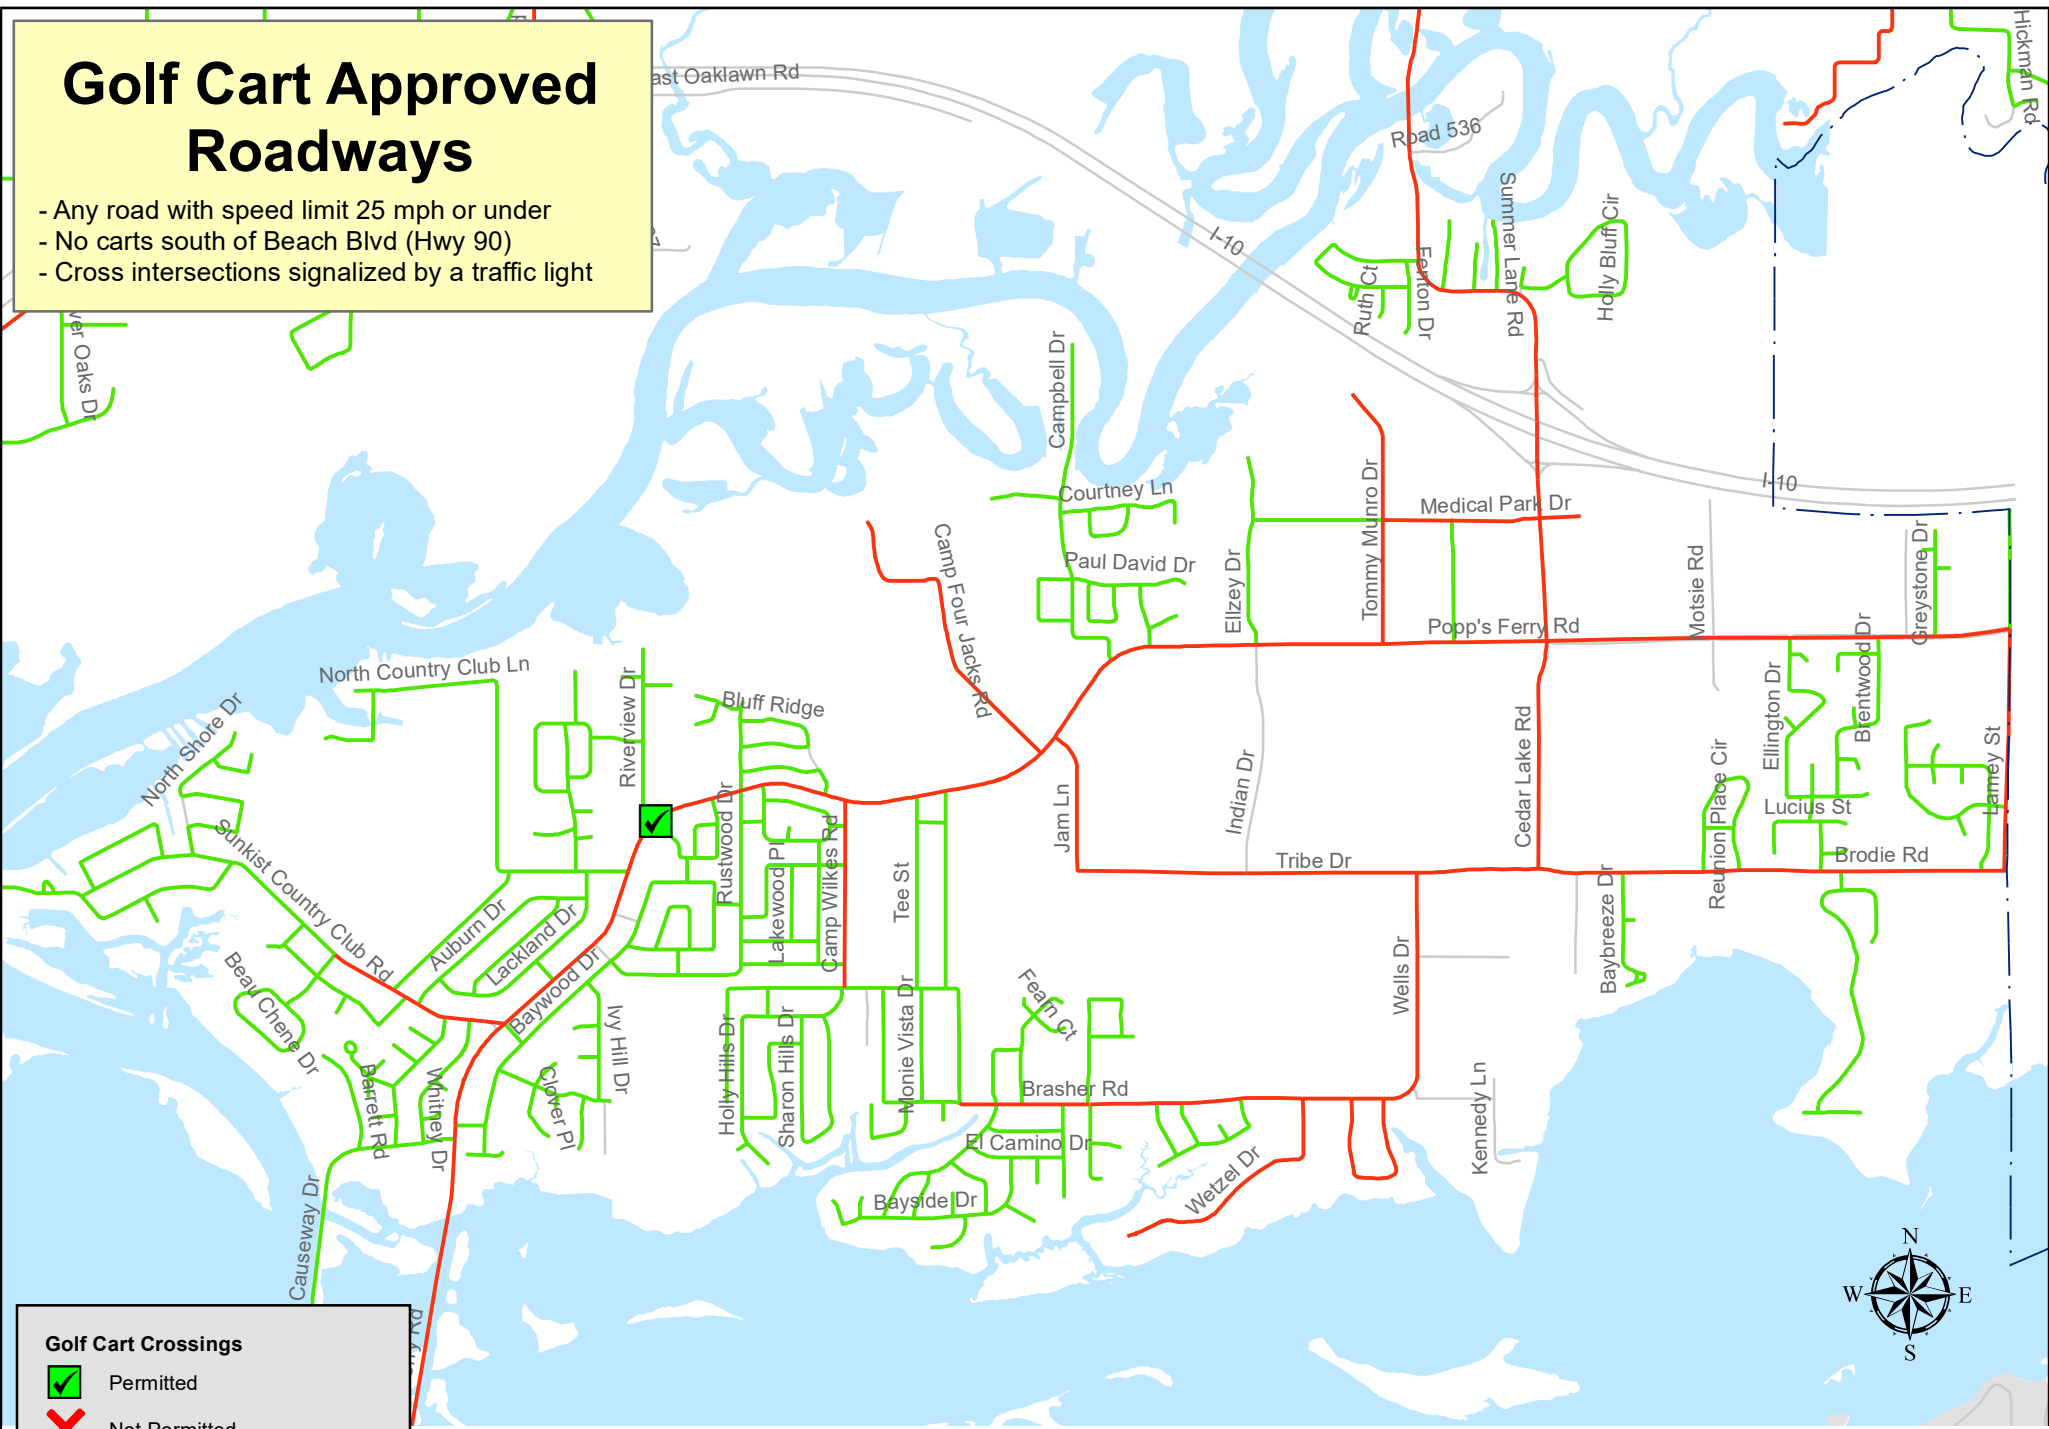

Golf Cart Approved Roadways

- Any road with speed limit 25 mph or under
- No carts south of Beach Blvd (Hwy 90)
- Cross intersections signaled by a traffic light

Golf Cart Crossings

- Permitted
- Not Permitted
- Golf Cart Not Permitted
- Golf Cart Approved Roadways

East Biloxi Golf Cart Roadways

Golf Cart Approved Roadways

- Any road with speed limit 25 mph or under
- No carts south of Beach Blvd (Hwy 90)
- Cross intersections signaled by a traffic light

North Biloxi Golf Cart Roadways

South Biloxi Golf Cart Roadways

Golf Cart Approved Roadways

- Any road with speed limit 25 mph or under
- No carts south of Beach Blvd (Hwy 90)
- Cross intersections signaled by a traffic light

Golf Cart Crossings