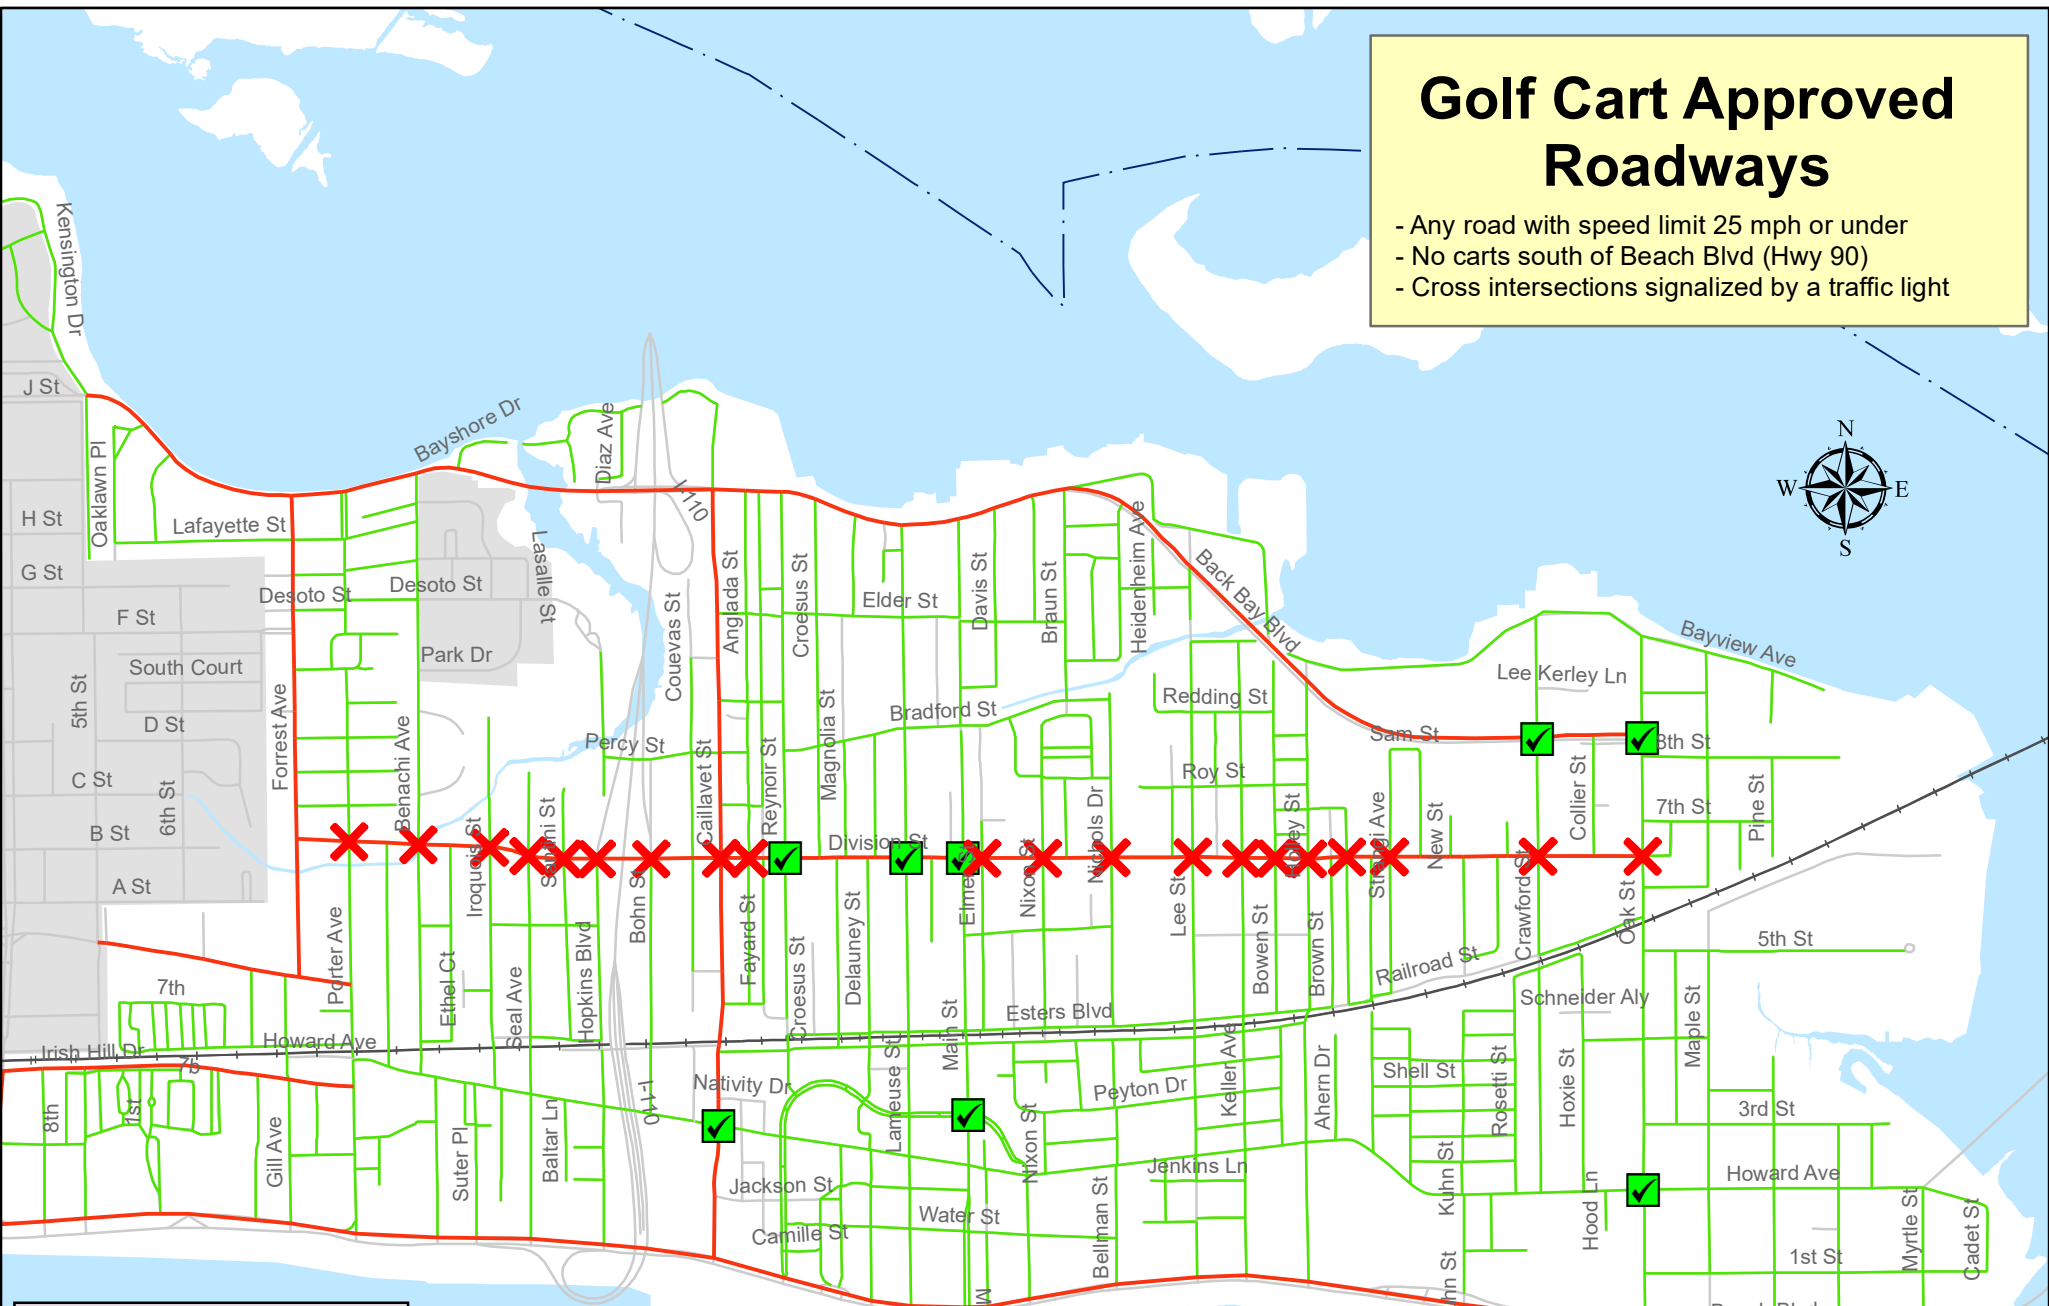

Golf Cart Approved Roadways

- Any road with speed limit 25 mph or under
- No carts south of Beach Blvd (Hwy 90)
- Cross intersections signaled by a traffic light

Golf Cart Crossings

- Permitted
- Not Permitted
- Golf Cart Not Permitted
- Golf Cart Approved Roadways

East Biloxi Golf Cart Roadways

Golf Cart Approved Roadways

- Any road with speed limit 25 mph or under
- No carts south of Beach Blvd (Hwy 90)
- Cross intersections signaled by a traffic light

North Biloxi Golf Cart Roadways

South Biloxi Golf Cart Roadways

Golf Cart Approved Roadways

- Any road with speed limit 25 mph or under
- No carts south of Beach Blvd (Hwy 90)
- Cross intersections signaled by a traffic light

Golf Cart Crossings