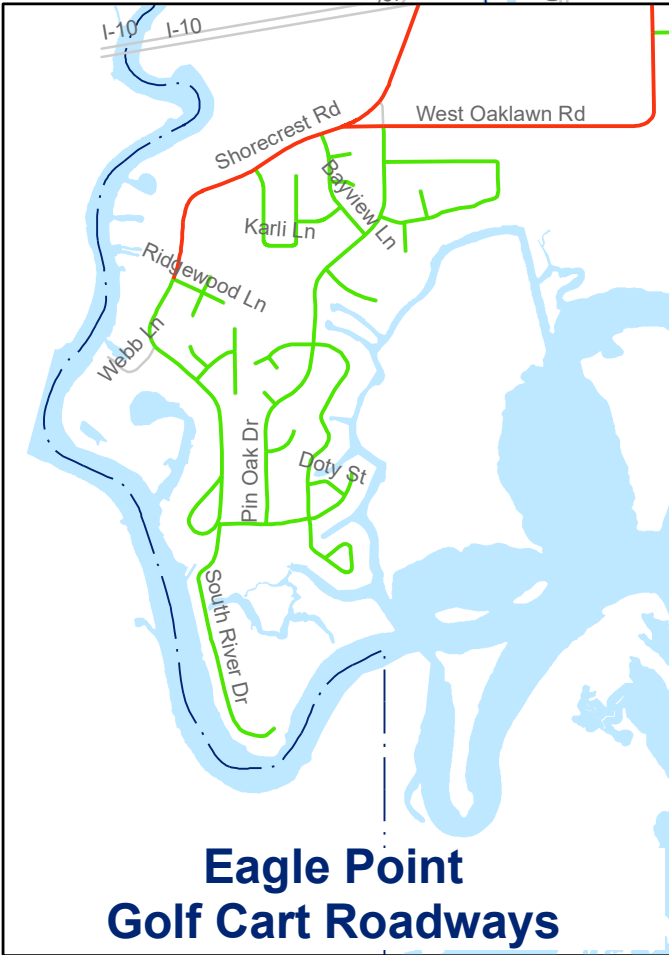

East Biloxi Golf Cart Roadways

Golf Cart Approved Roadways

- Any road with speed limit 25 mph or under
- No carts south of Beach Blvd (Hwy 90)
- Cross intersections signaled by a traffic light

North Biloxi Golf Cart Roadways

Golf Cart Crossings

- Permitted
- Not Permitted

— Golf Cart Not Permitted

— Golf Cart Approved Roadways

East Woolmarket Golf Cart Roadways

Golf Cart Approved Roadways

- Any road with speed limit 25 mph or under
- No carts south of Beach Blvd (Hwy 90)
- Cross intersections signalized by a traffic light