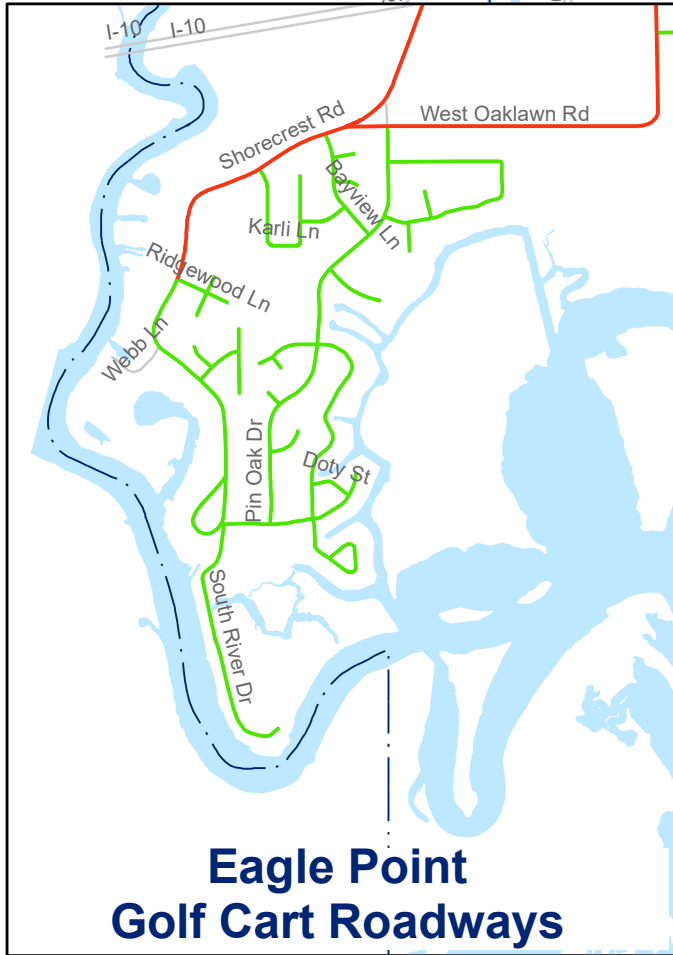

Golf Cart Approved Roadways

- Any road with speed limit 25 mph or under
- No carts south of Beach Blvd (Hwy 90)
- Cross intersections signalized by a traffic light

Golf Cart Crossings

- Permitted
- Not Permitted
- Golf Cart Not Permitted
- Golf Cart Approved Roadways

West Woolmarket Golf Cart Roadways

Date: 6/3/2021