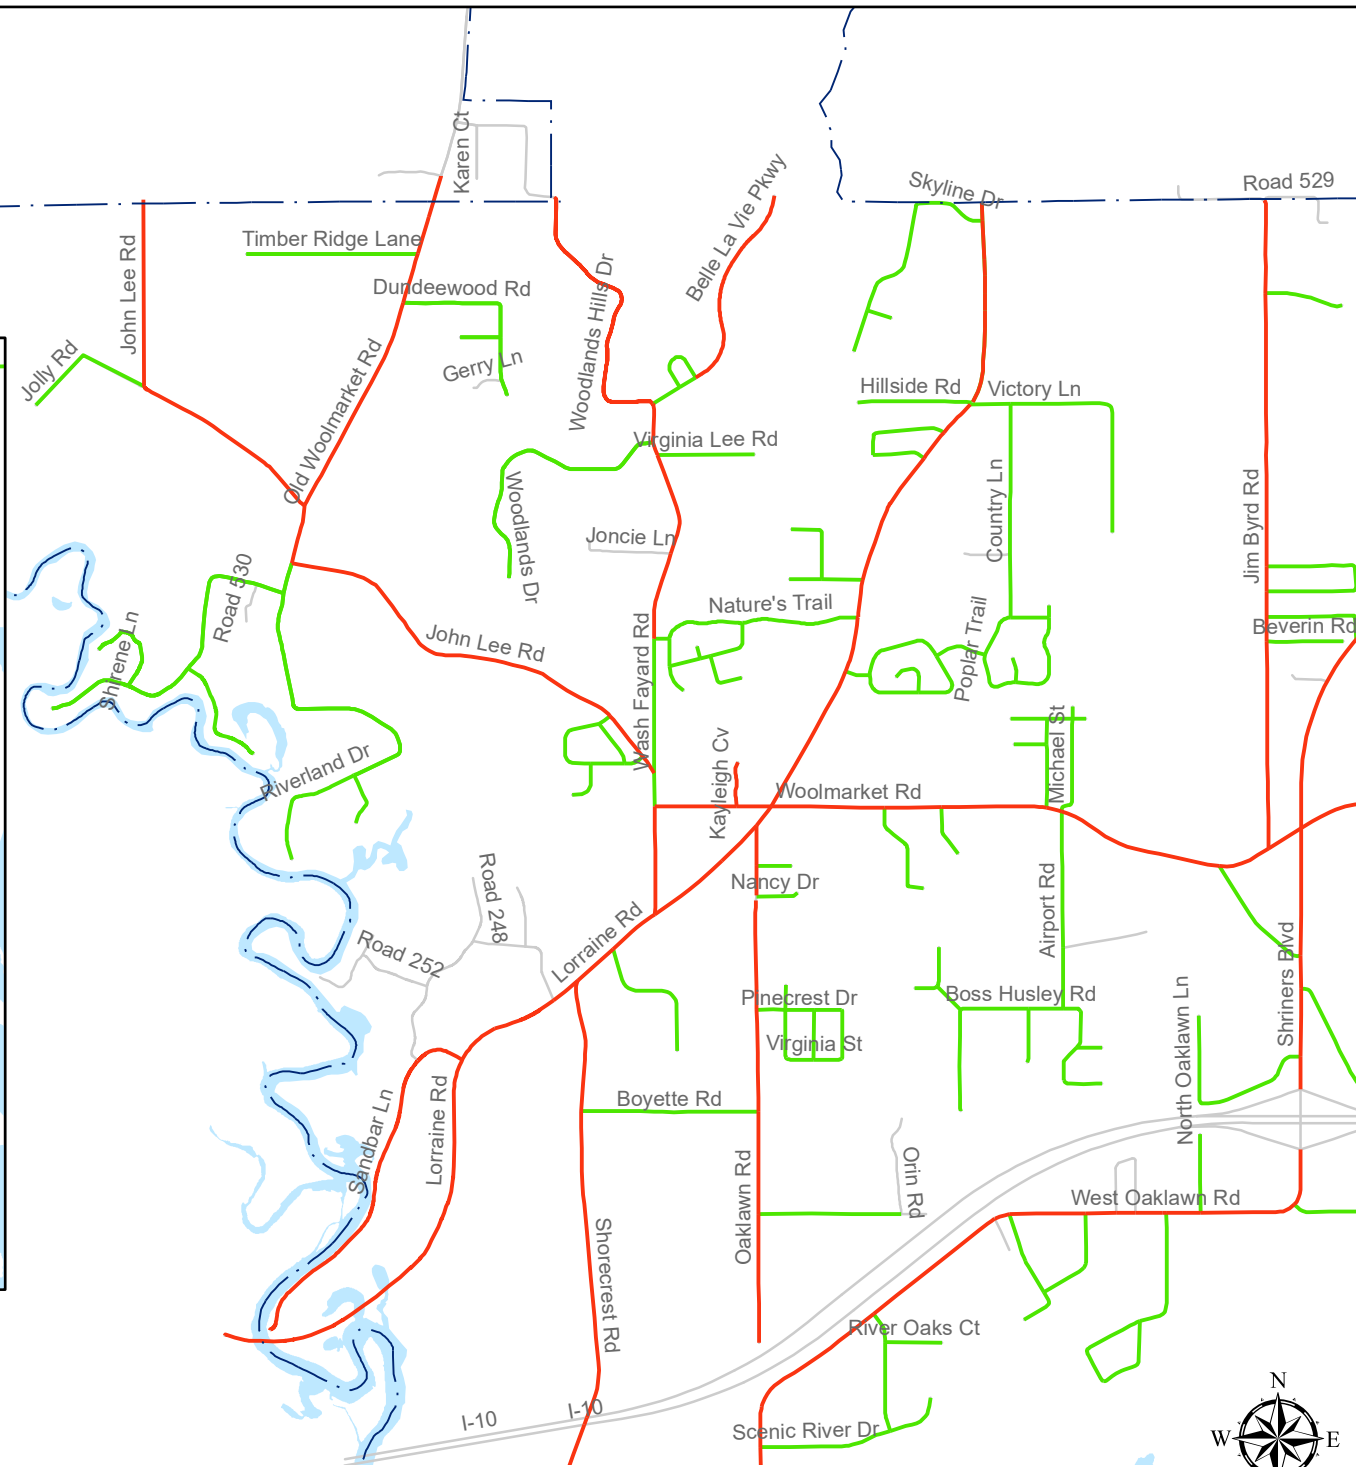

Golf Cart Approved Roadways

- Any road with speed limit 25 mph or under
- No carts south of Beach Blvd (Hwy 90)
- Cross intersections signalized by a traffic light

Golf Cart Crossings

- Permitted
- Not Permitted
- Golf Cart Not Permitted
- Golf Cart Approved Roadways

West Woolmarket Golf Cart Roadways

Date: 6/3/2021