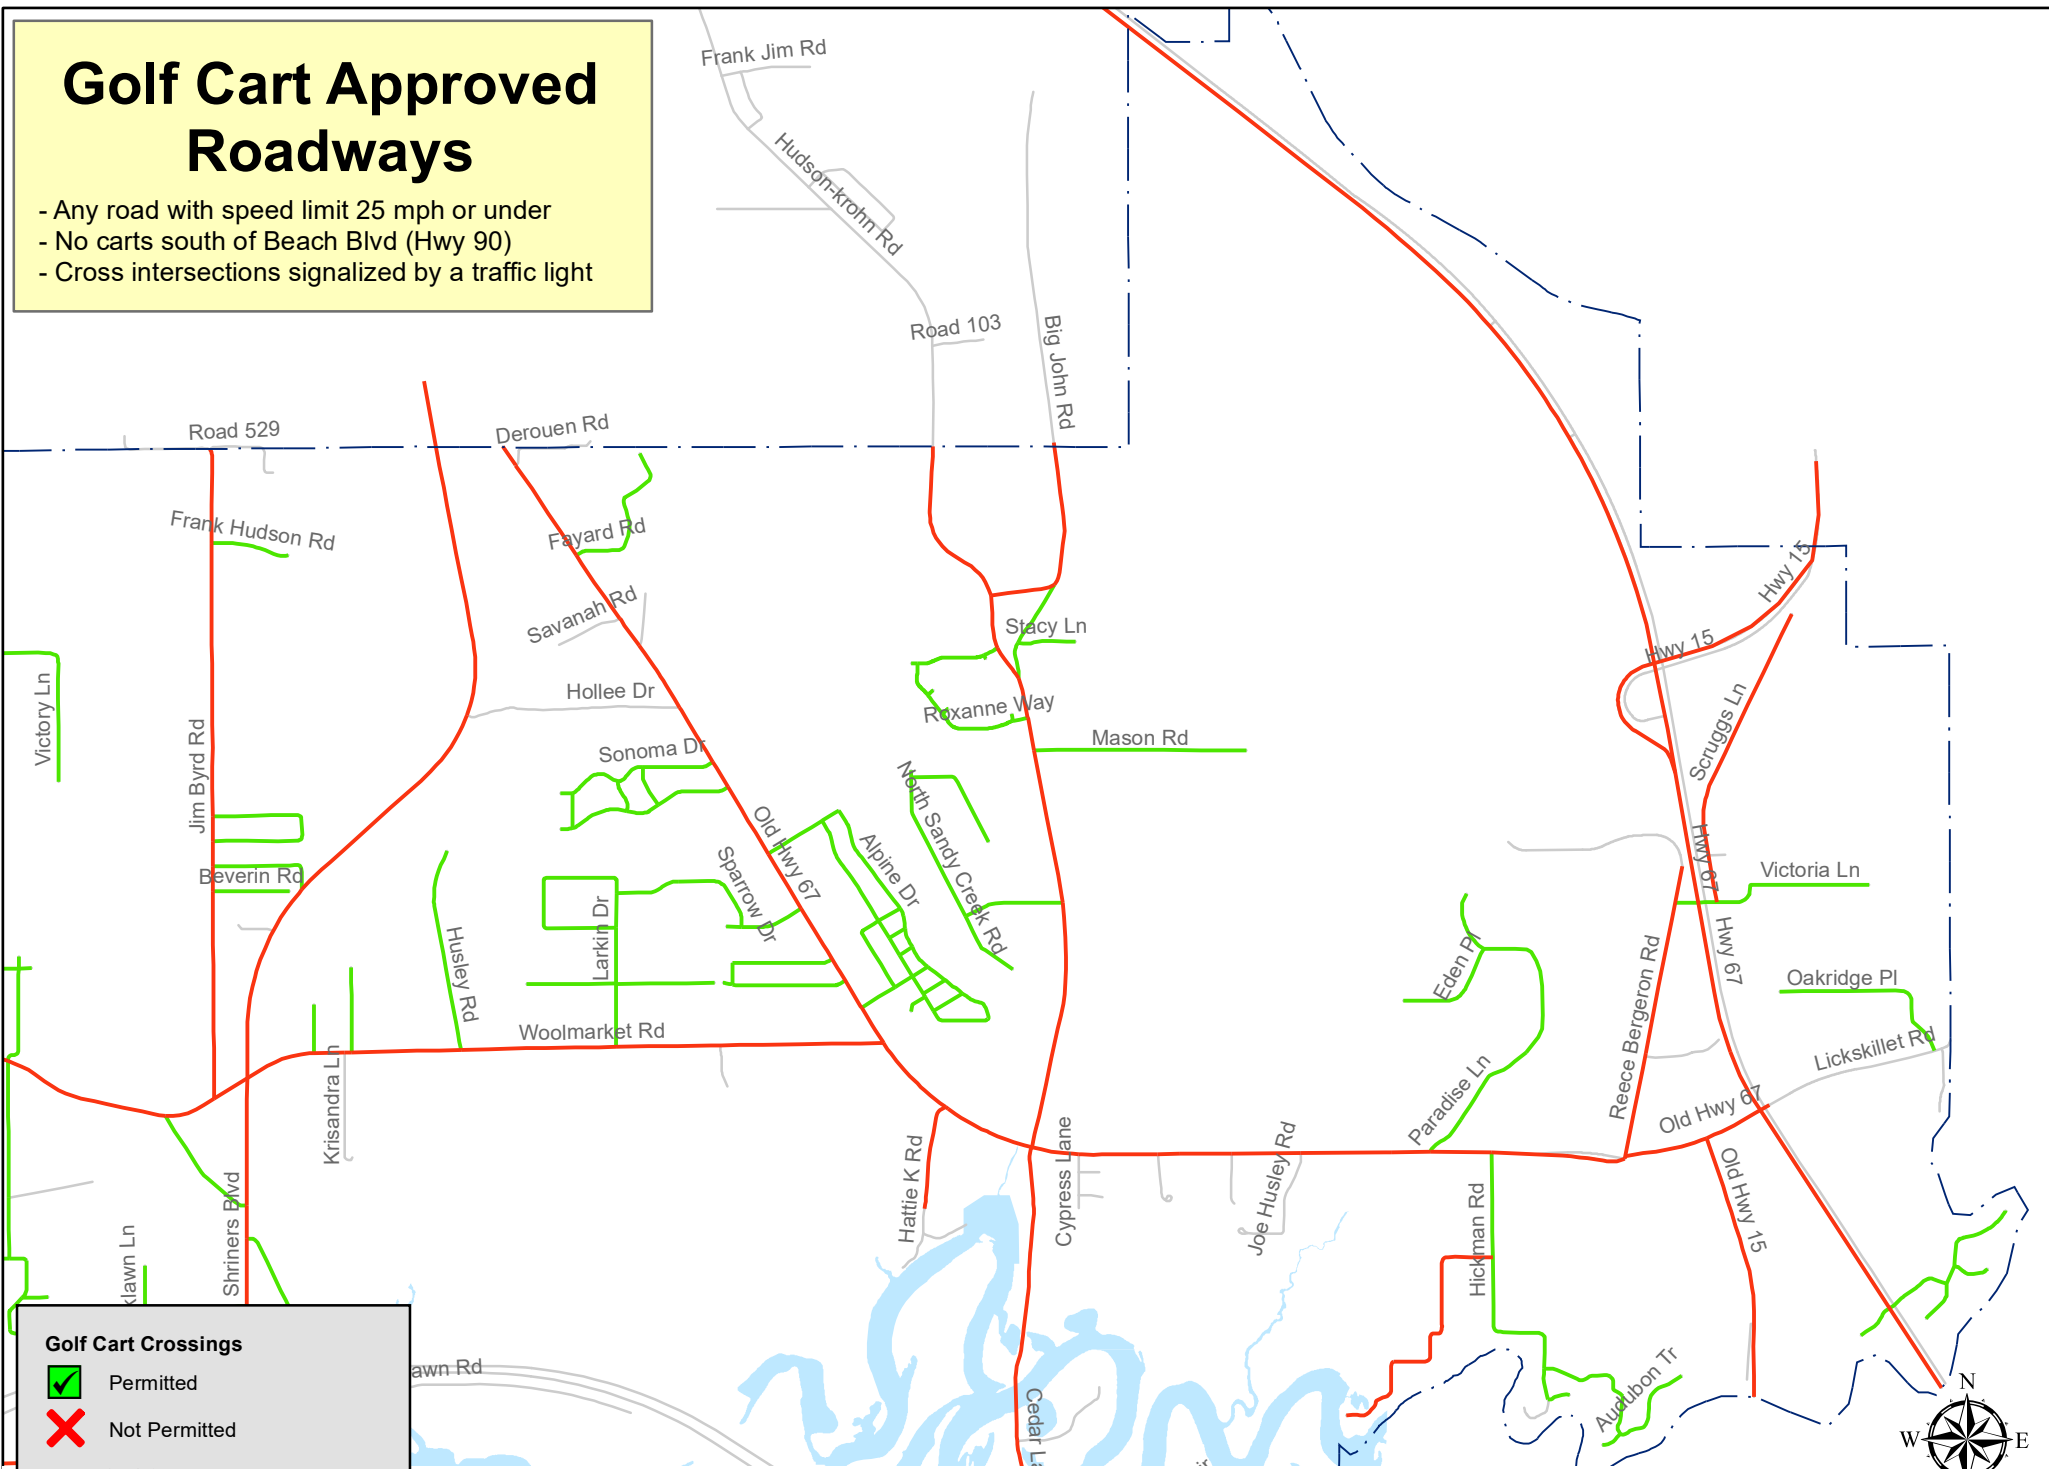

Golf Cart Approved Roadways

- Any road with speed limit 25 mph or under
- No carts south of Beach Blvd (Hwy 90)
- Cross intersections signaled by a traffic light

Golf Cart Crossings

- Permitted
- Not Permitted

Golf Cart Not Permitted

Golf Cart Approved Roadways

East Woolmarket Golf Cart Roadways