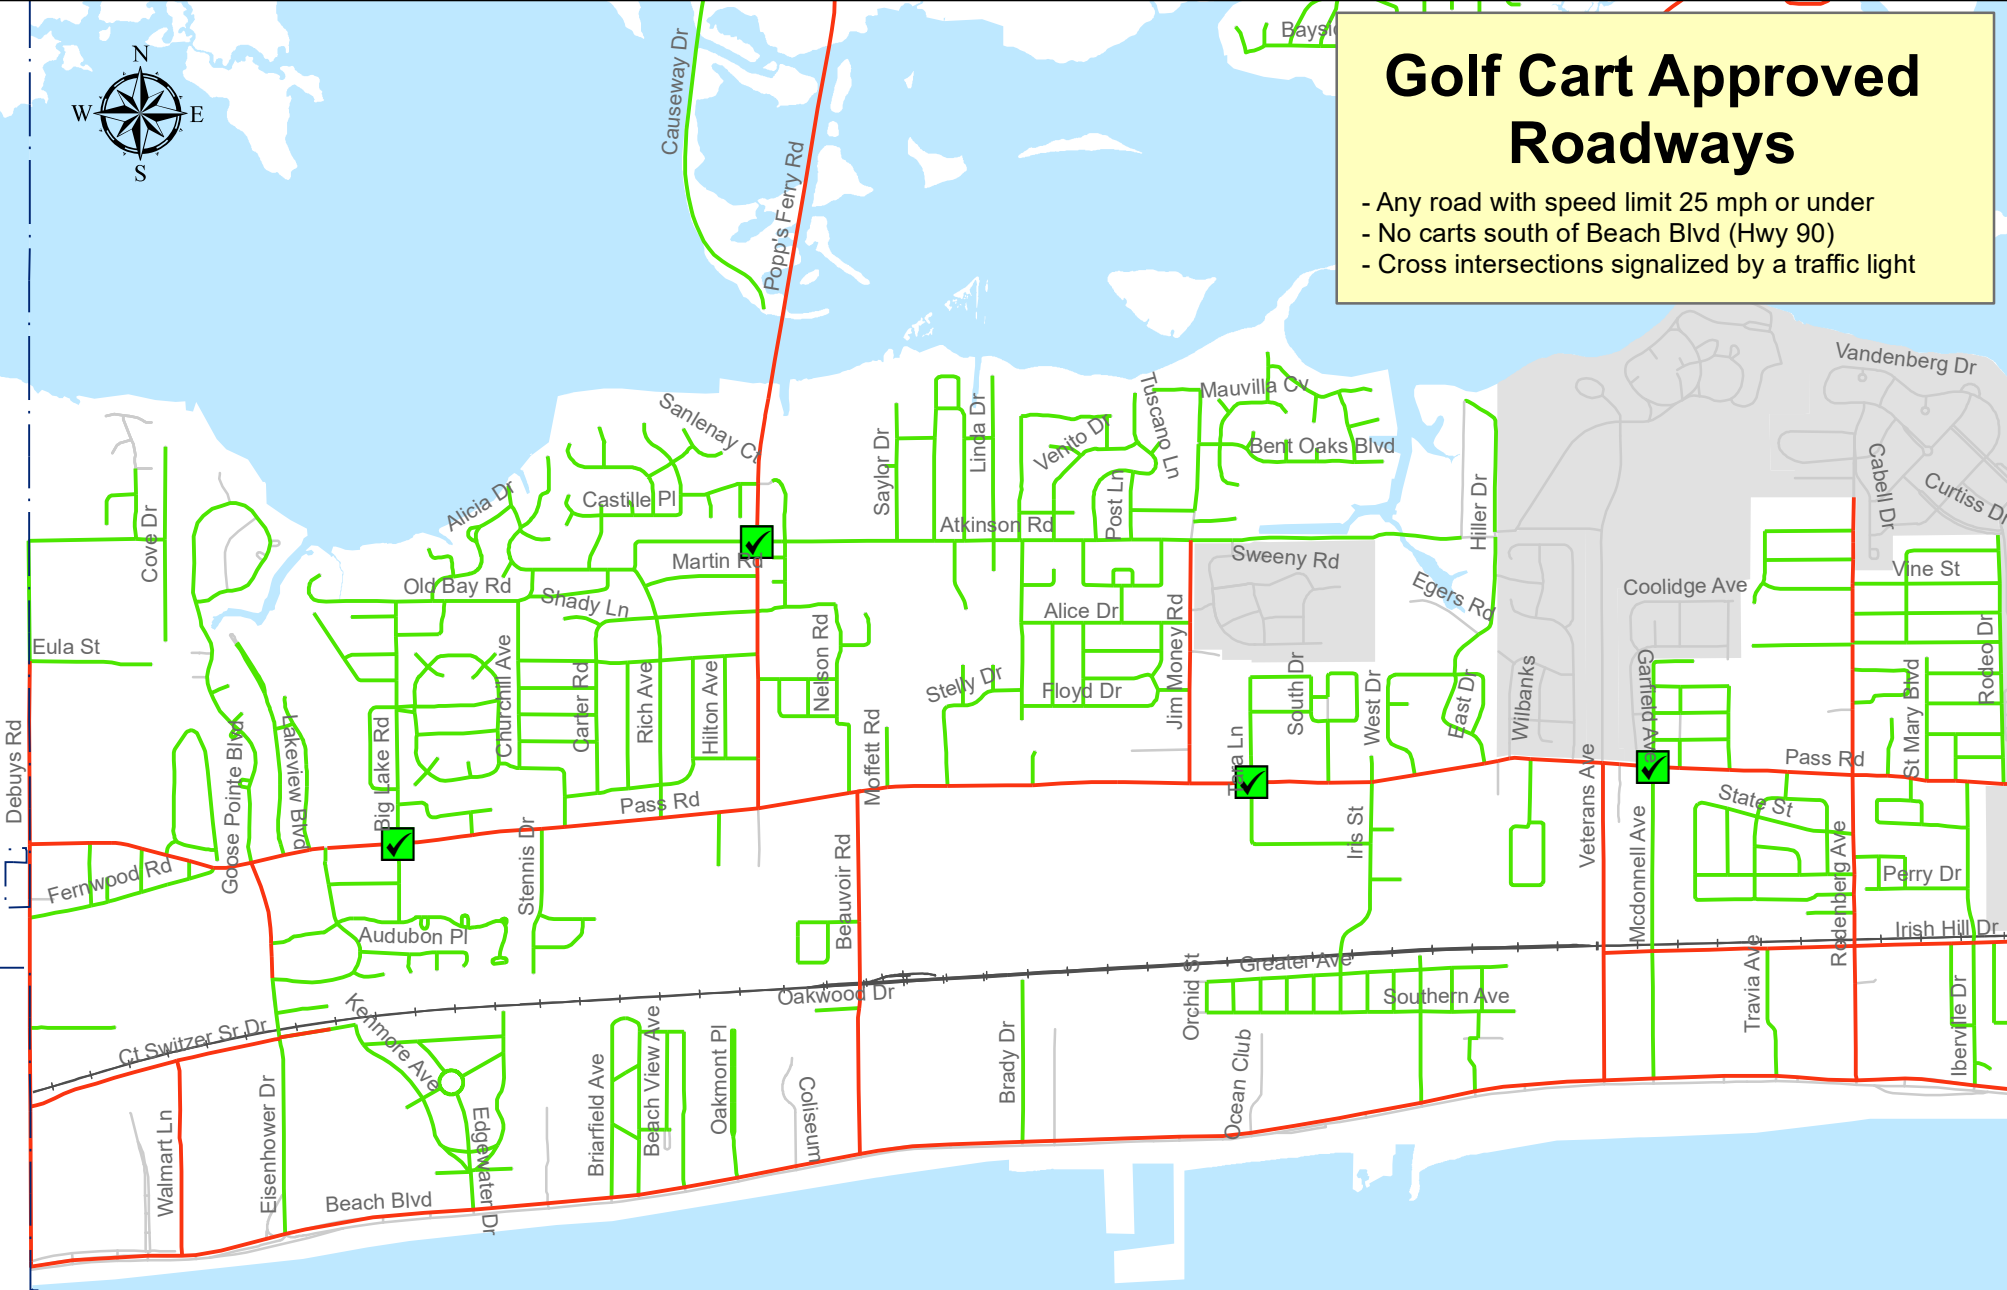

Golf Cart Approved Roadways

- Any road with speed limit 25 mph or under
- No carts south of Beach Blvd (Hwy 90)
- Cross intersections signaled by a traffic light

Golf Cart Crossings

- Permitted
- Not Permitted

Golf Cart Not Permitted

Golf Cart Approved Roadways

West Biloxi Golf Cart Roadways