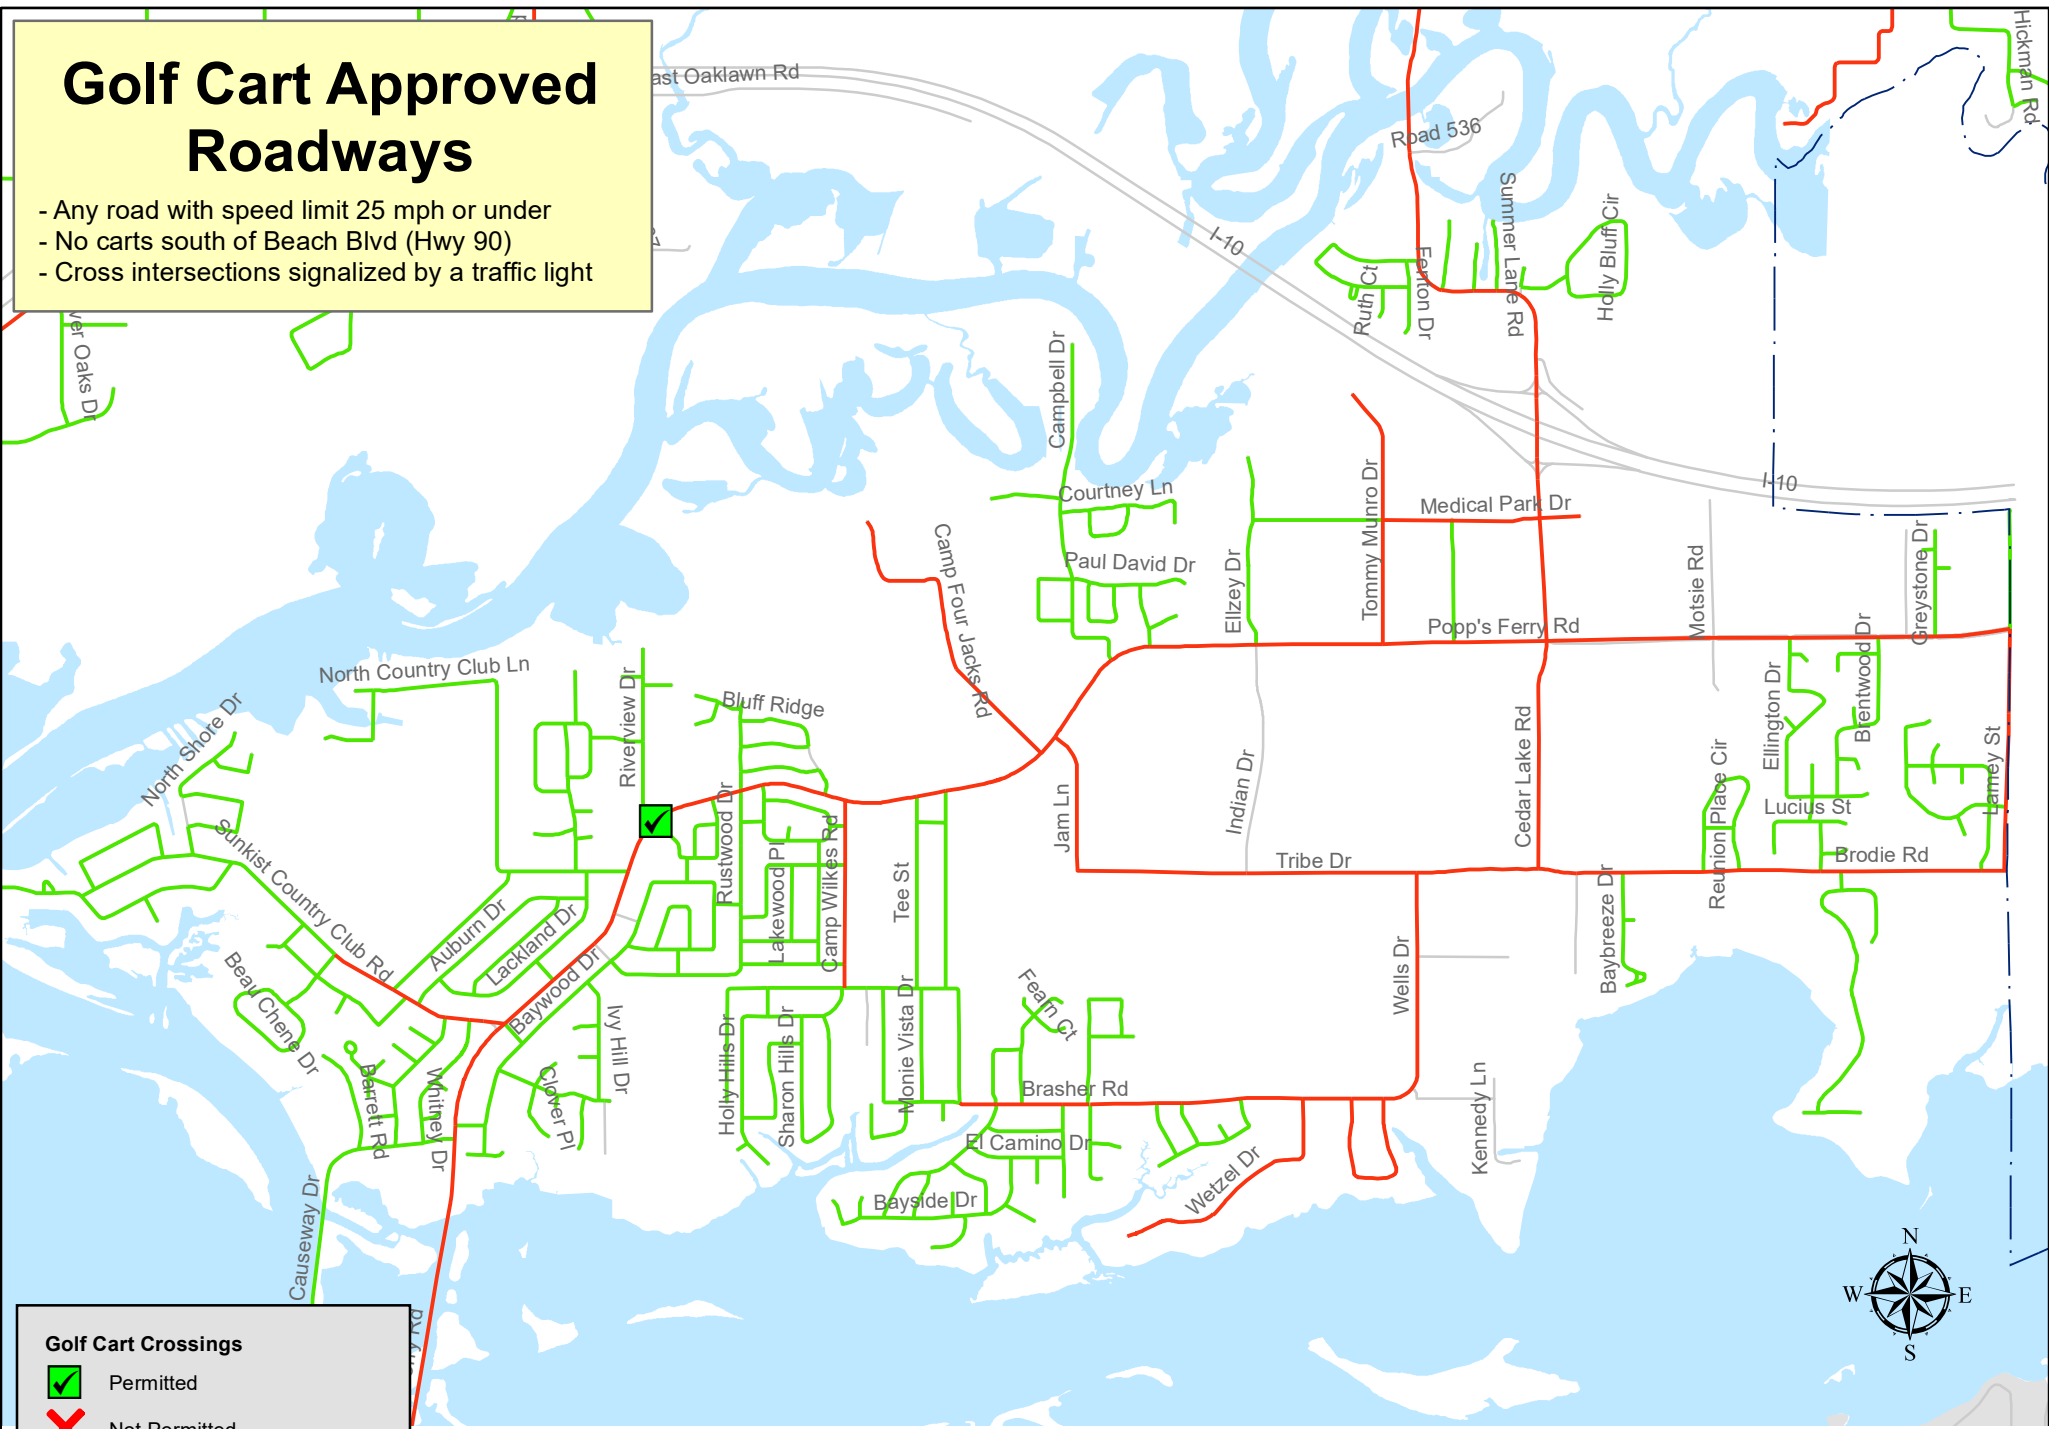

# Golf Cart Approved Roadways

- Any road with speed limit 25 mph or under
- No carts south of Beach Blvd (Hwy 90)
- Cross intersections signaled by a traffic light

## Golf Cart Crossings

-  Permitted
-  Not Permitted
-  Golf Cart Not Permitted
-  Golf Cart Approved Roadways