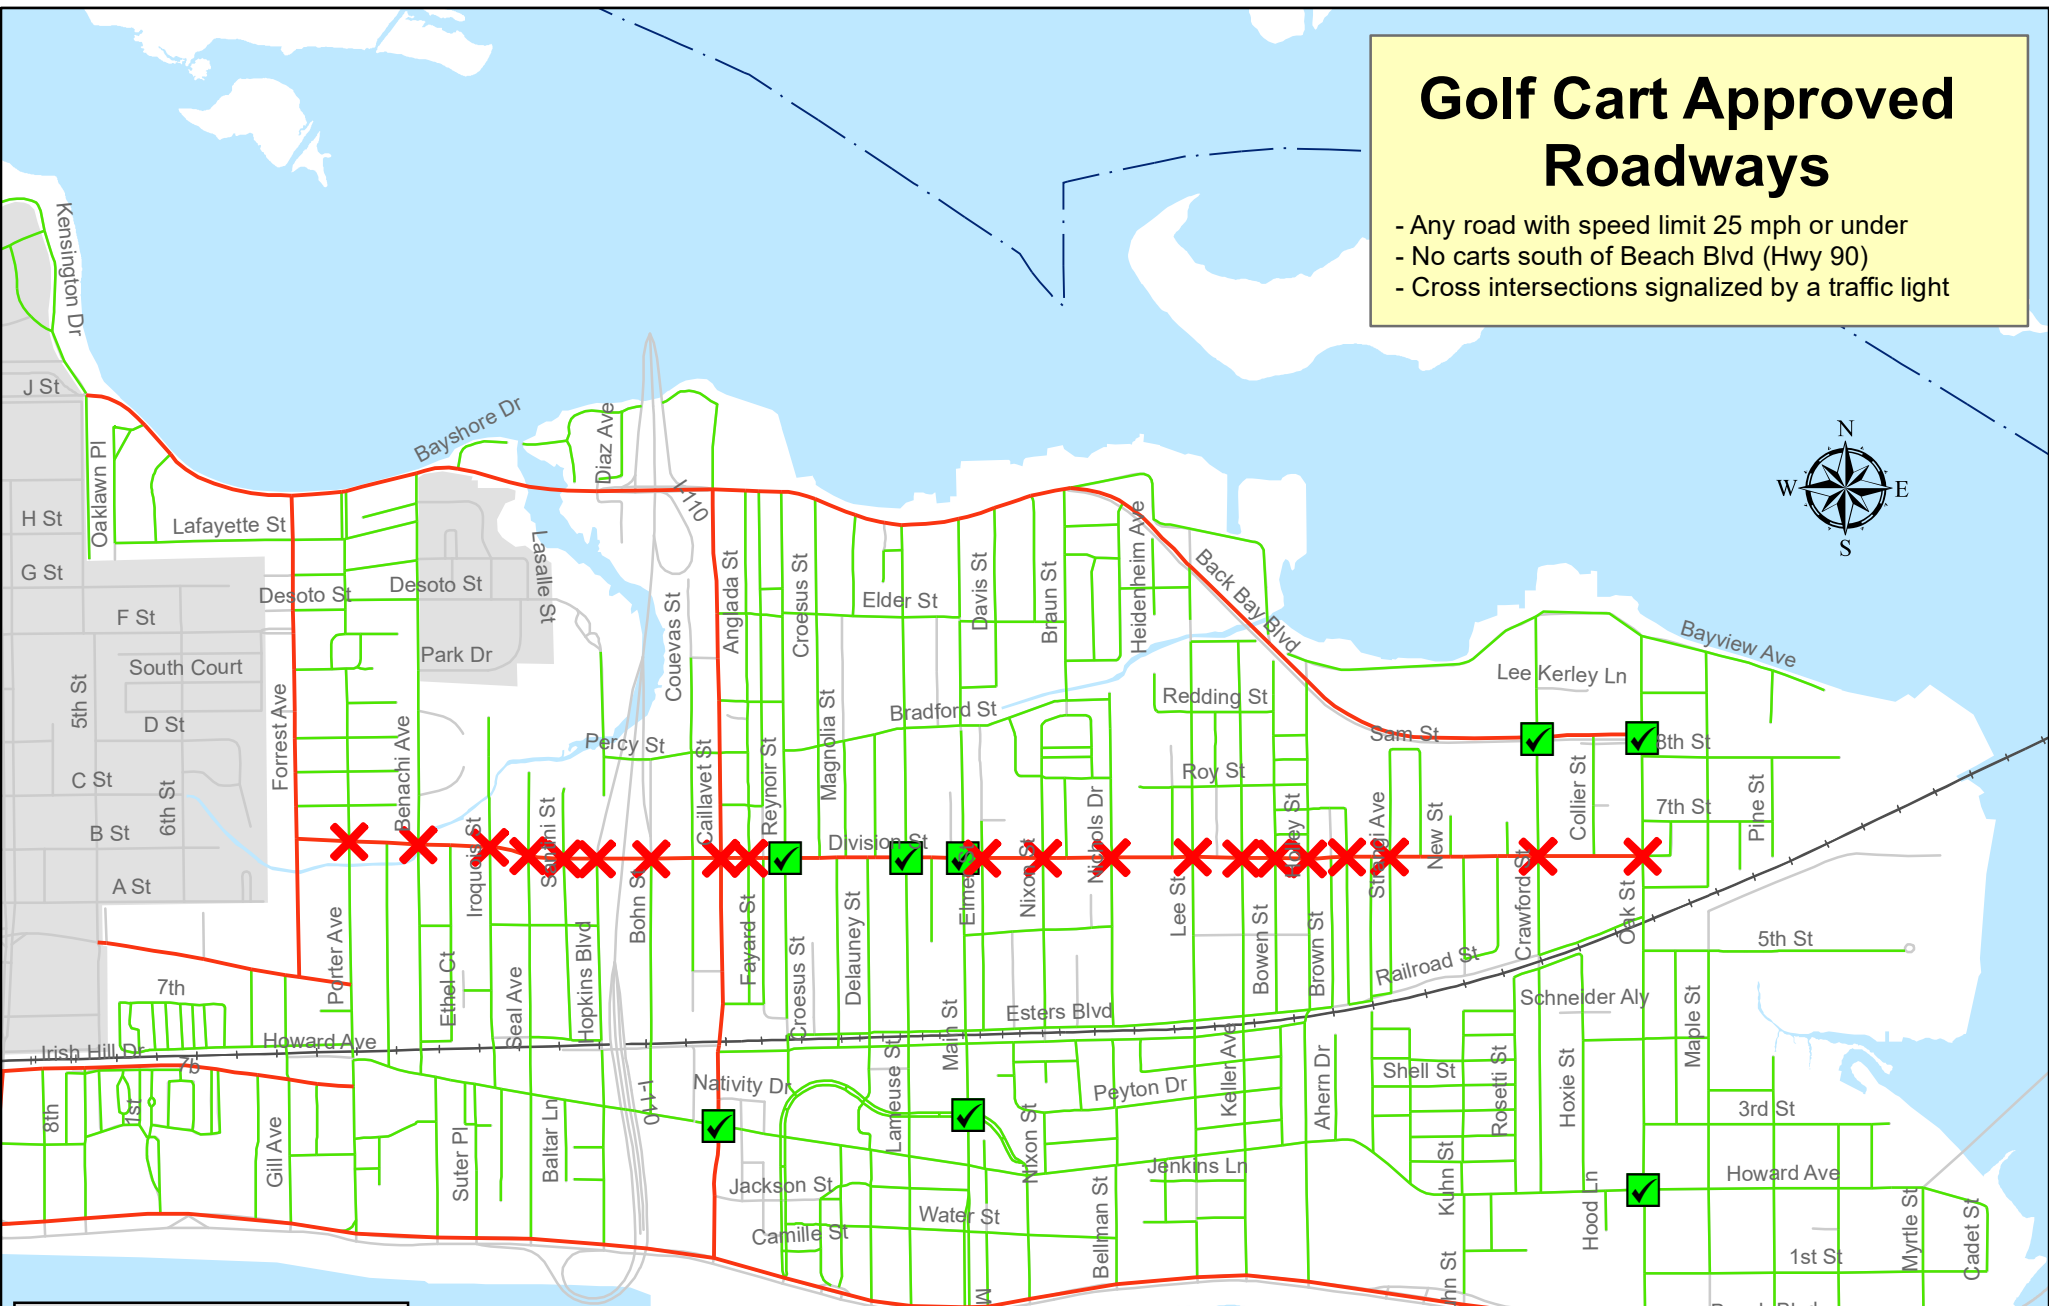

Golf Cart Approved Roadways

- Any road with speed limit 25 mph or under
- No carts south of Beach Blvd (Hwy 90)
- Cross intersections signaled by a traffic light

Golf Cart Crossings

- Permitted
- Not Permitted
- Golf Cart Not Permitted
- Golf Cart Approved Roadways

East Biloxi Golf Cart Roadways