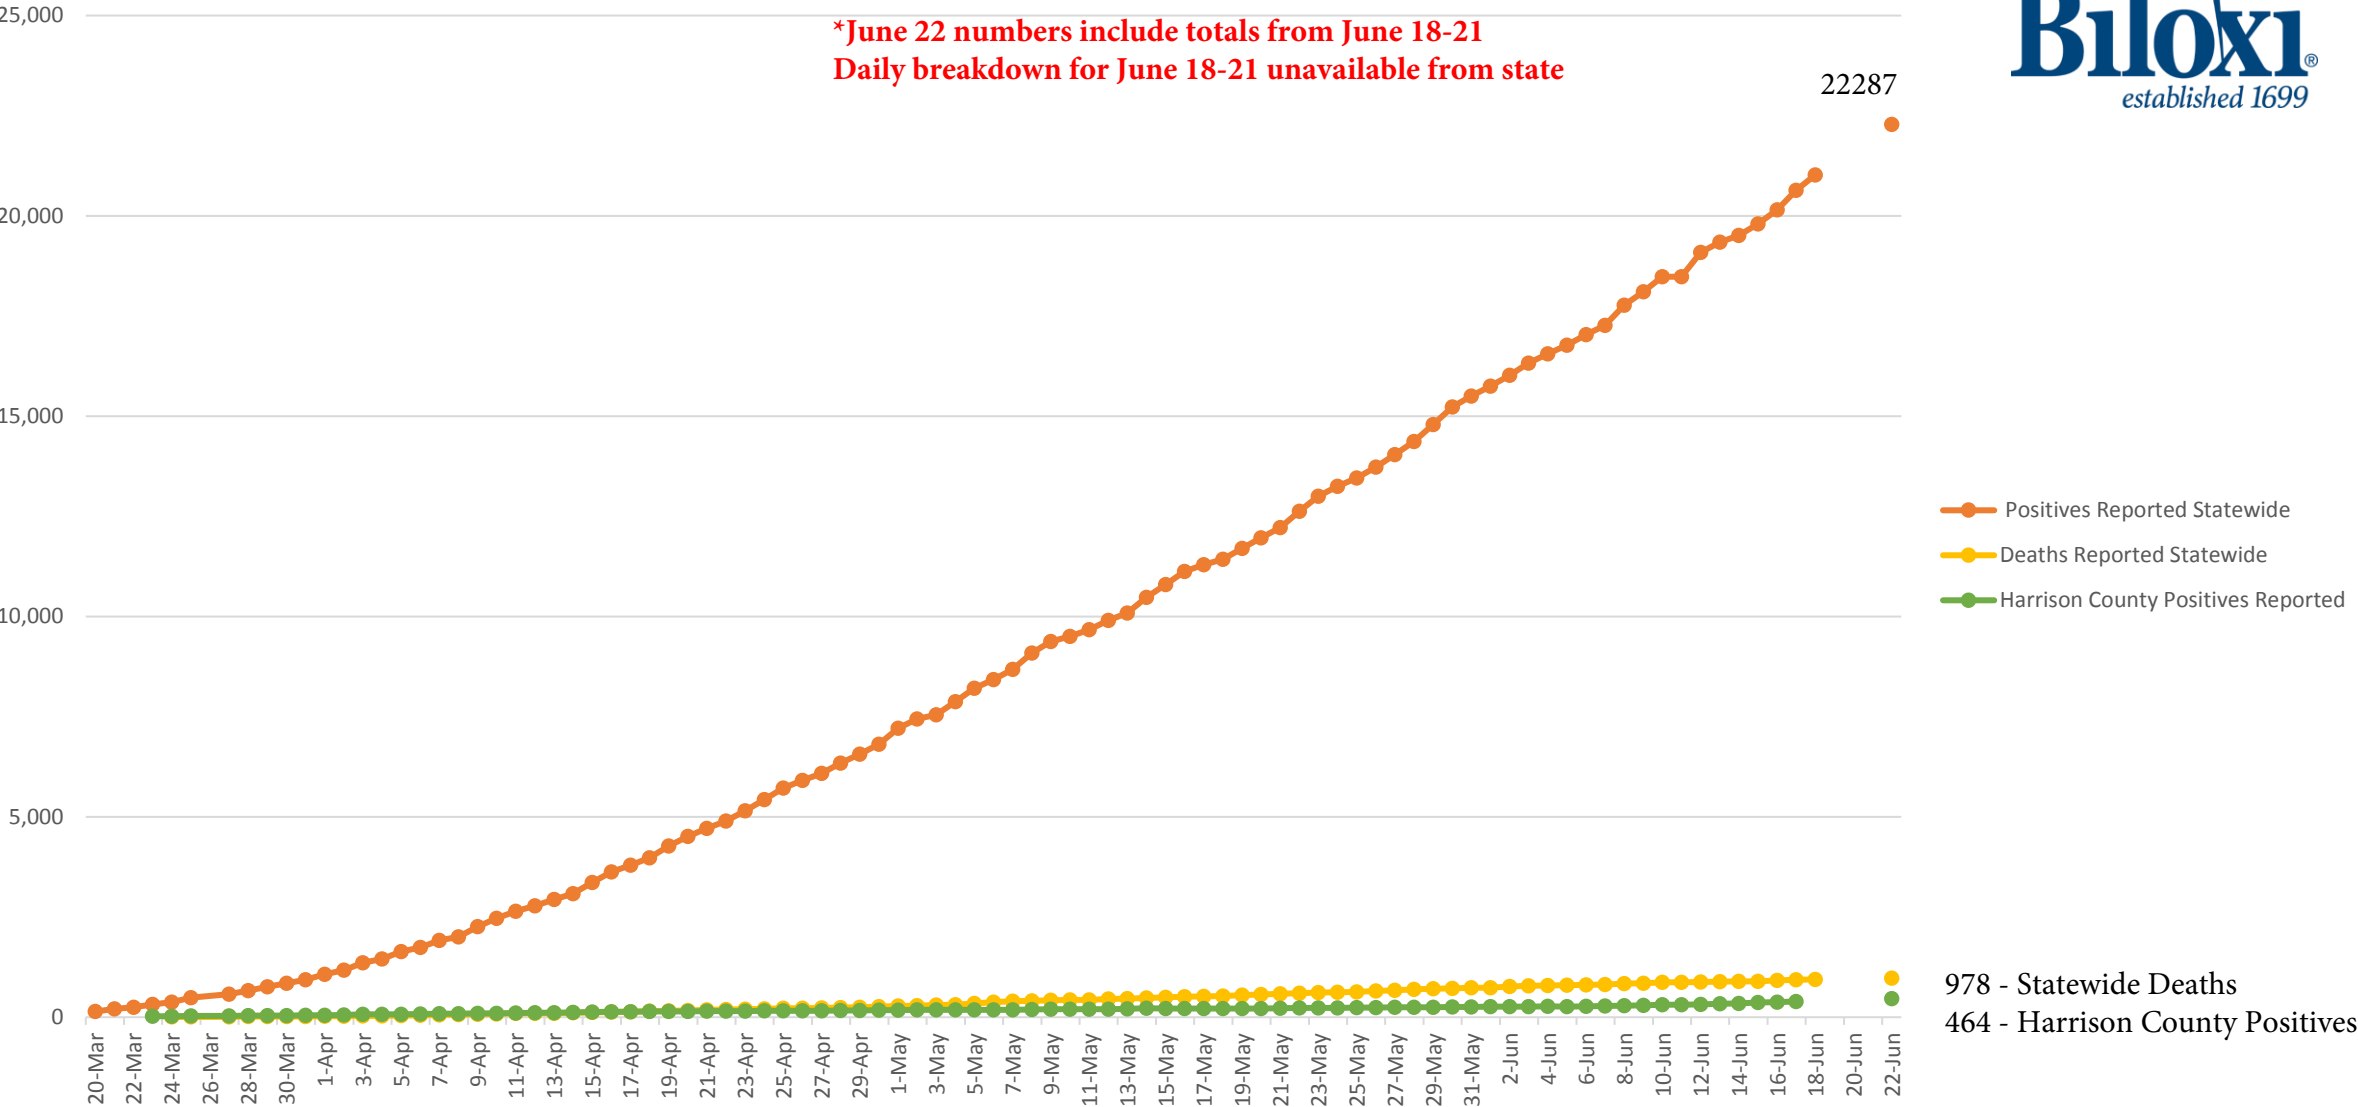

Coronavirus by the numbers
Overall tracking chart
 Reported by Mississippi State Department of Health

***June 22 numbers include totals from June 18-21**
Daily breakdown for June 18-21 unavailable from state

Breakdown unavailable for June 18-21