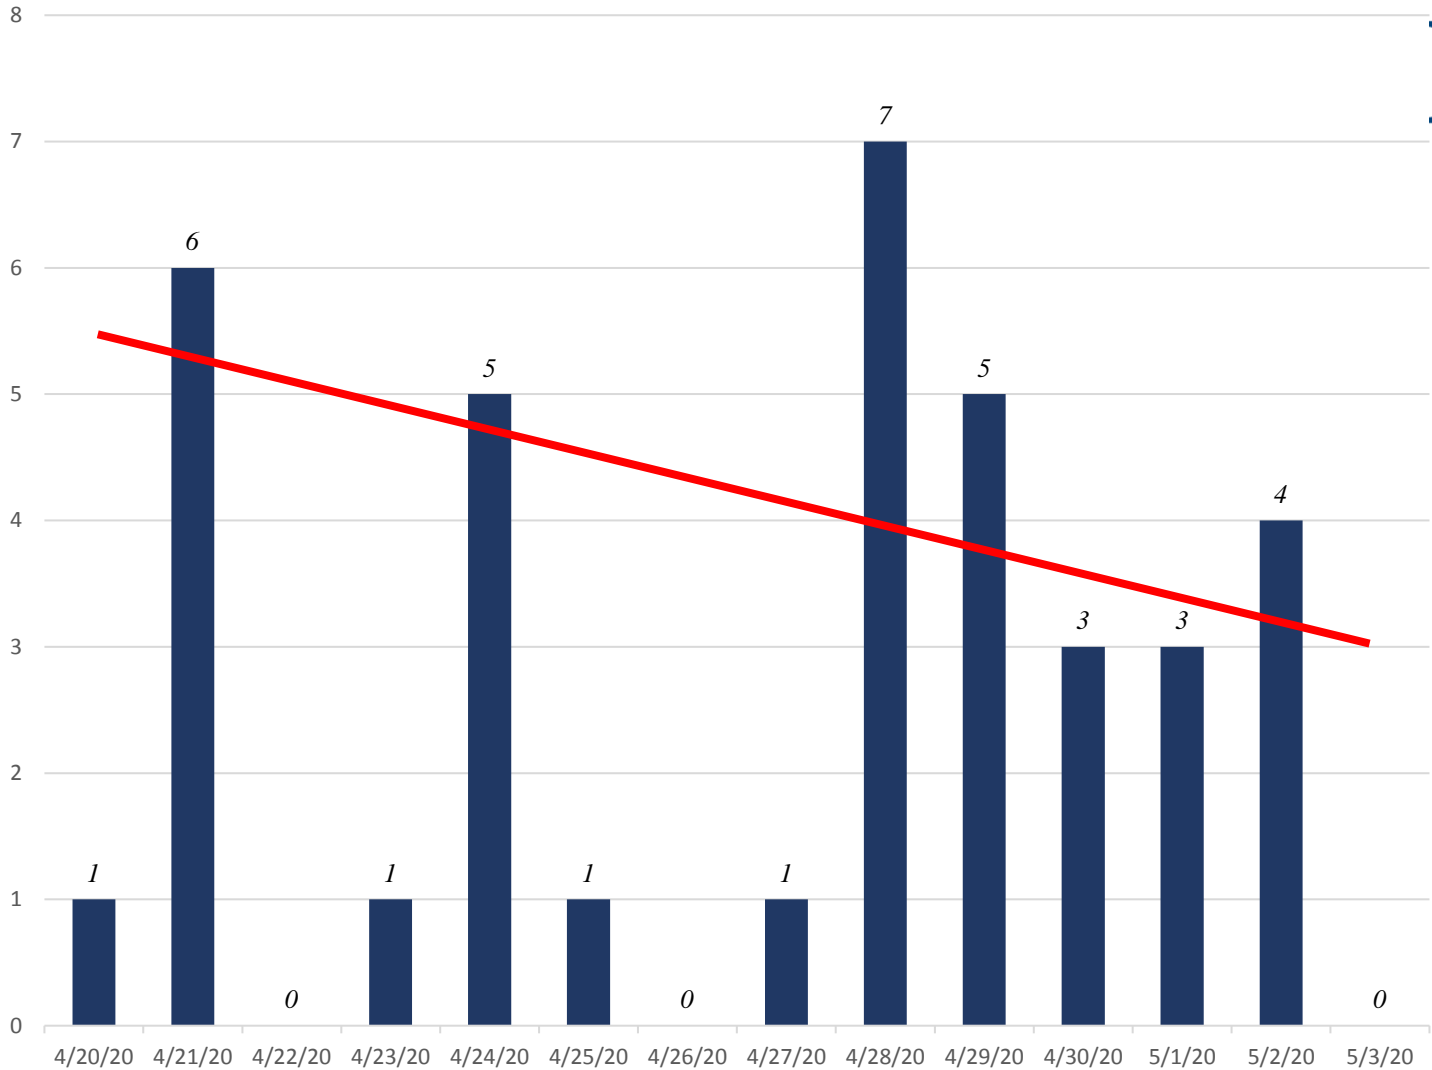

Coronavirus by the numbers

Harrison County Average New Cases

Reported by Mississippi State Department of Health

■ Average
■ New Cases