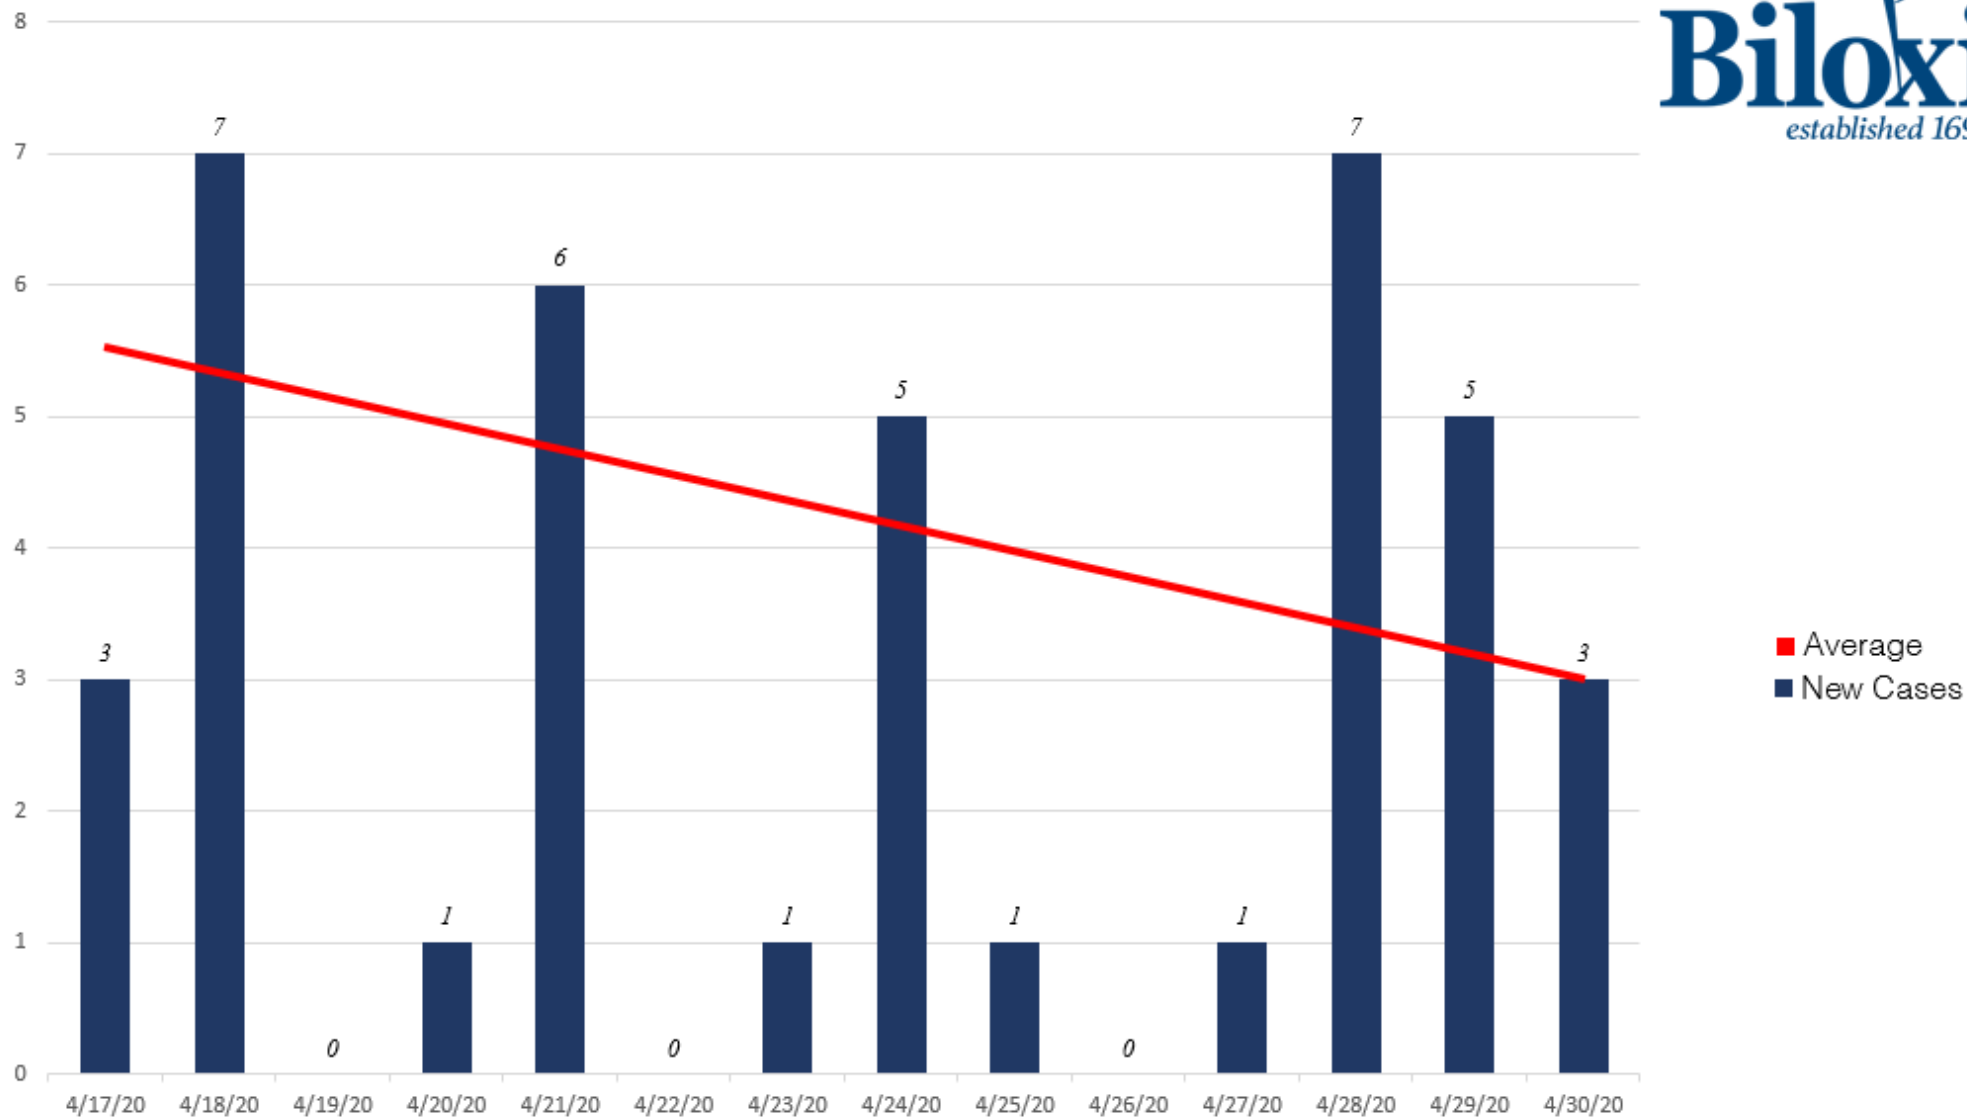

Coronavirus by the numbers

Harrison County Average New Cases

Reported by Mississippi State Department of Health

Coronavirus by the numbers

State of Mississippi Average New Cases

Reported by Mississippi State Department of Health