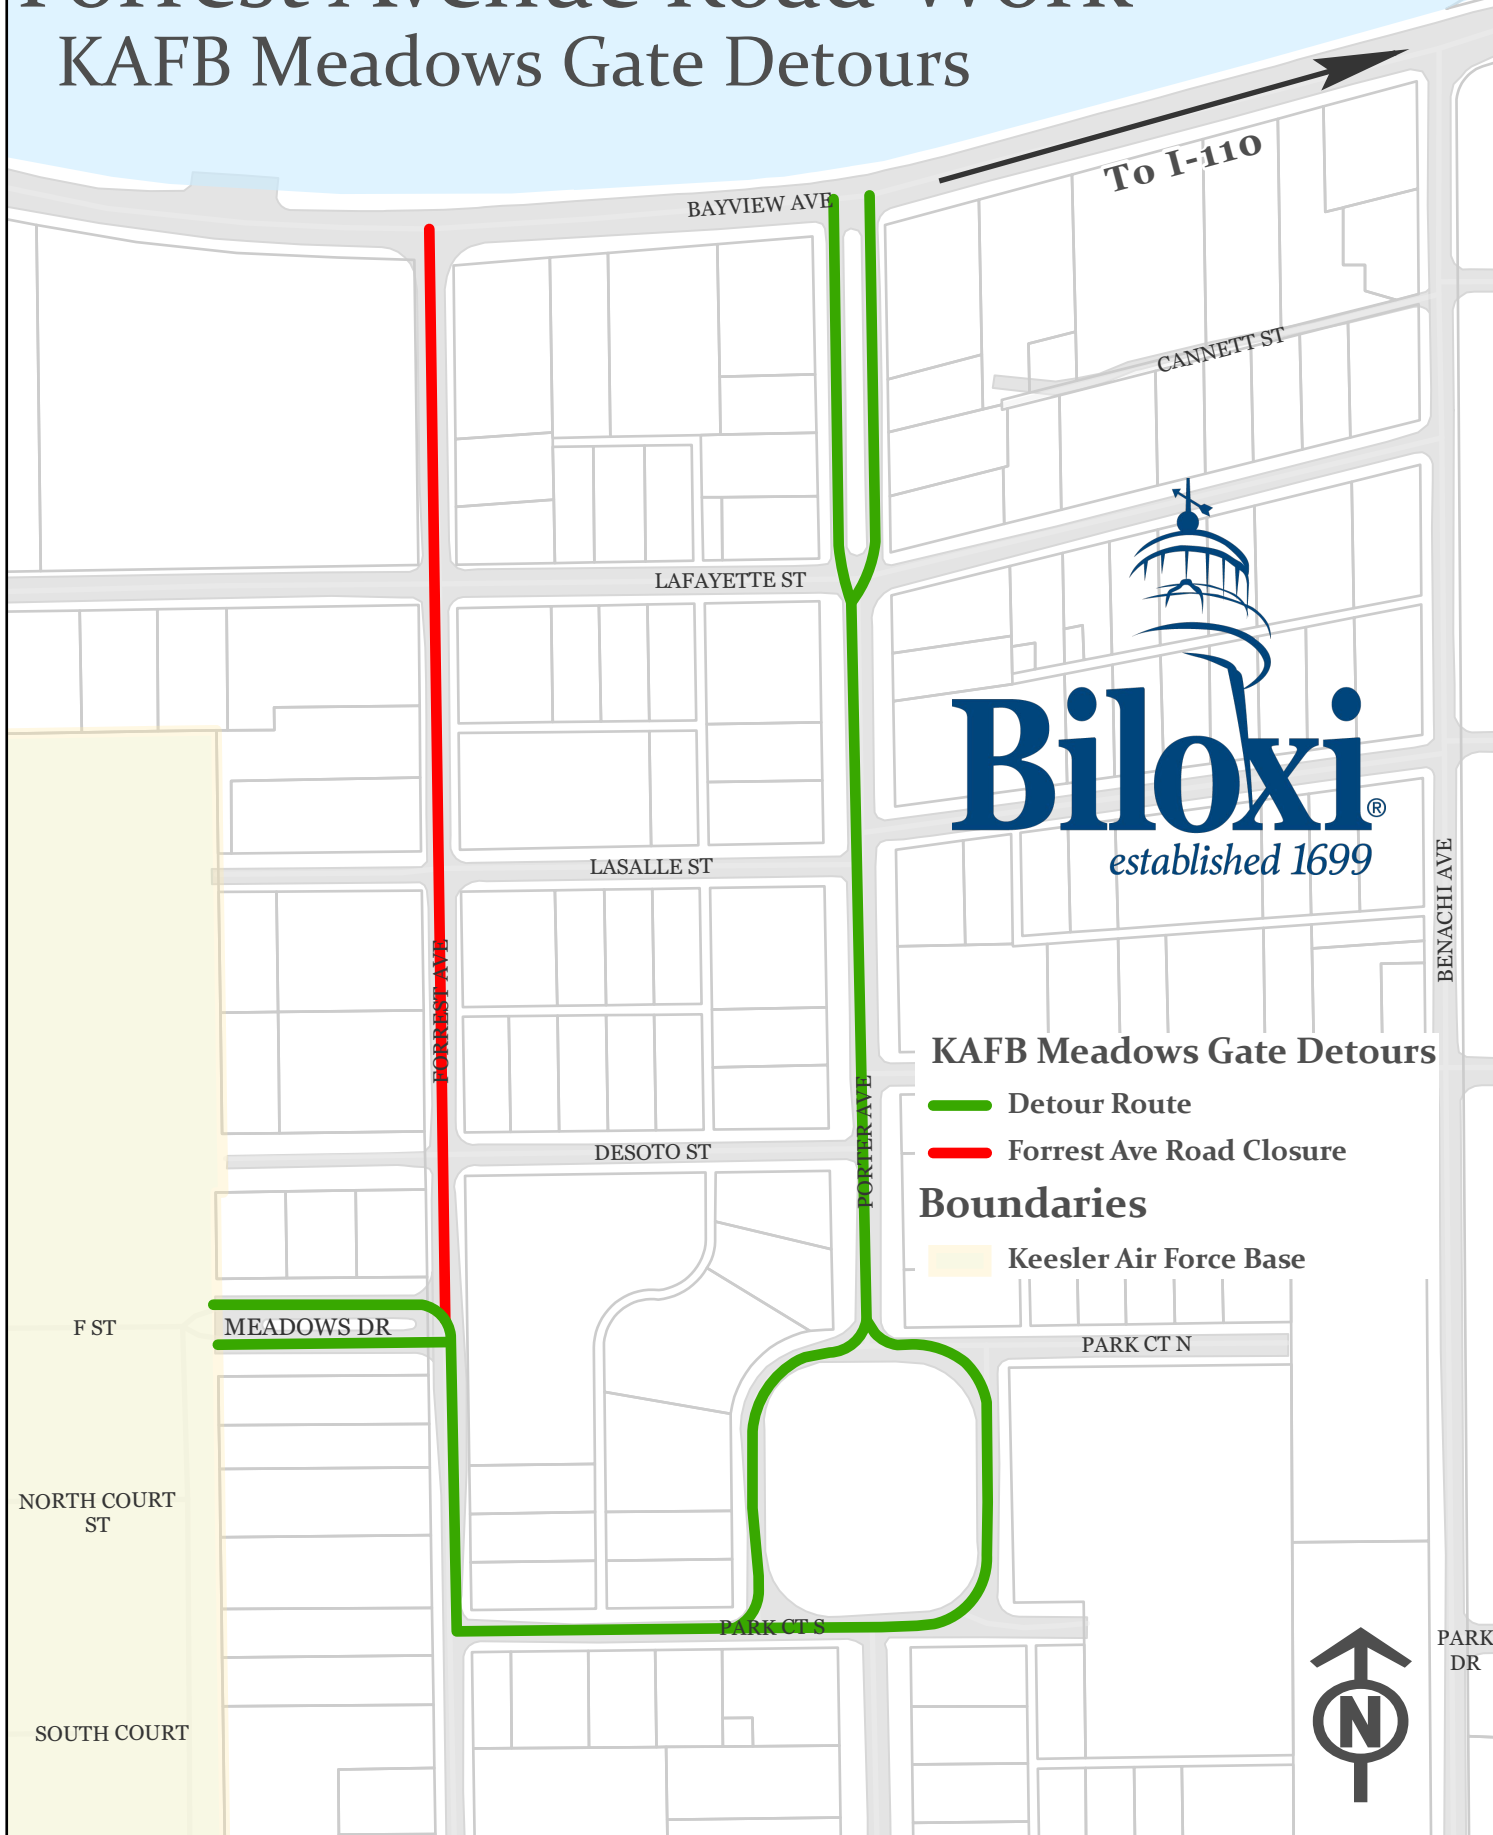

# Forrest Avenue Road Work

## KAFB Meadows Gate Detours

**Biloxi**<sup>®</sup>  
*established 1699*

### KAFB Meadows Gate Detours

-  Detour Route
-  Forrest Ave Road Closure

### Boundaries

-  Keesler Air Force Base