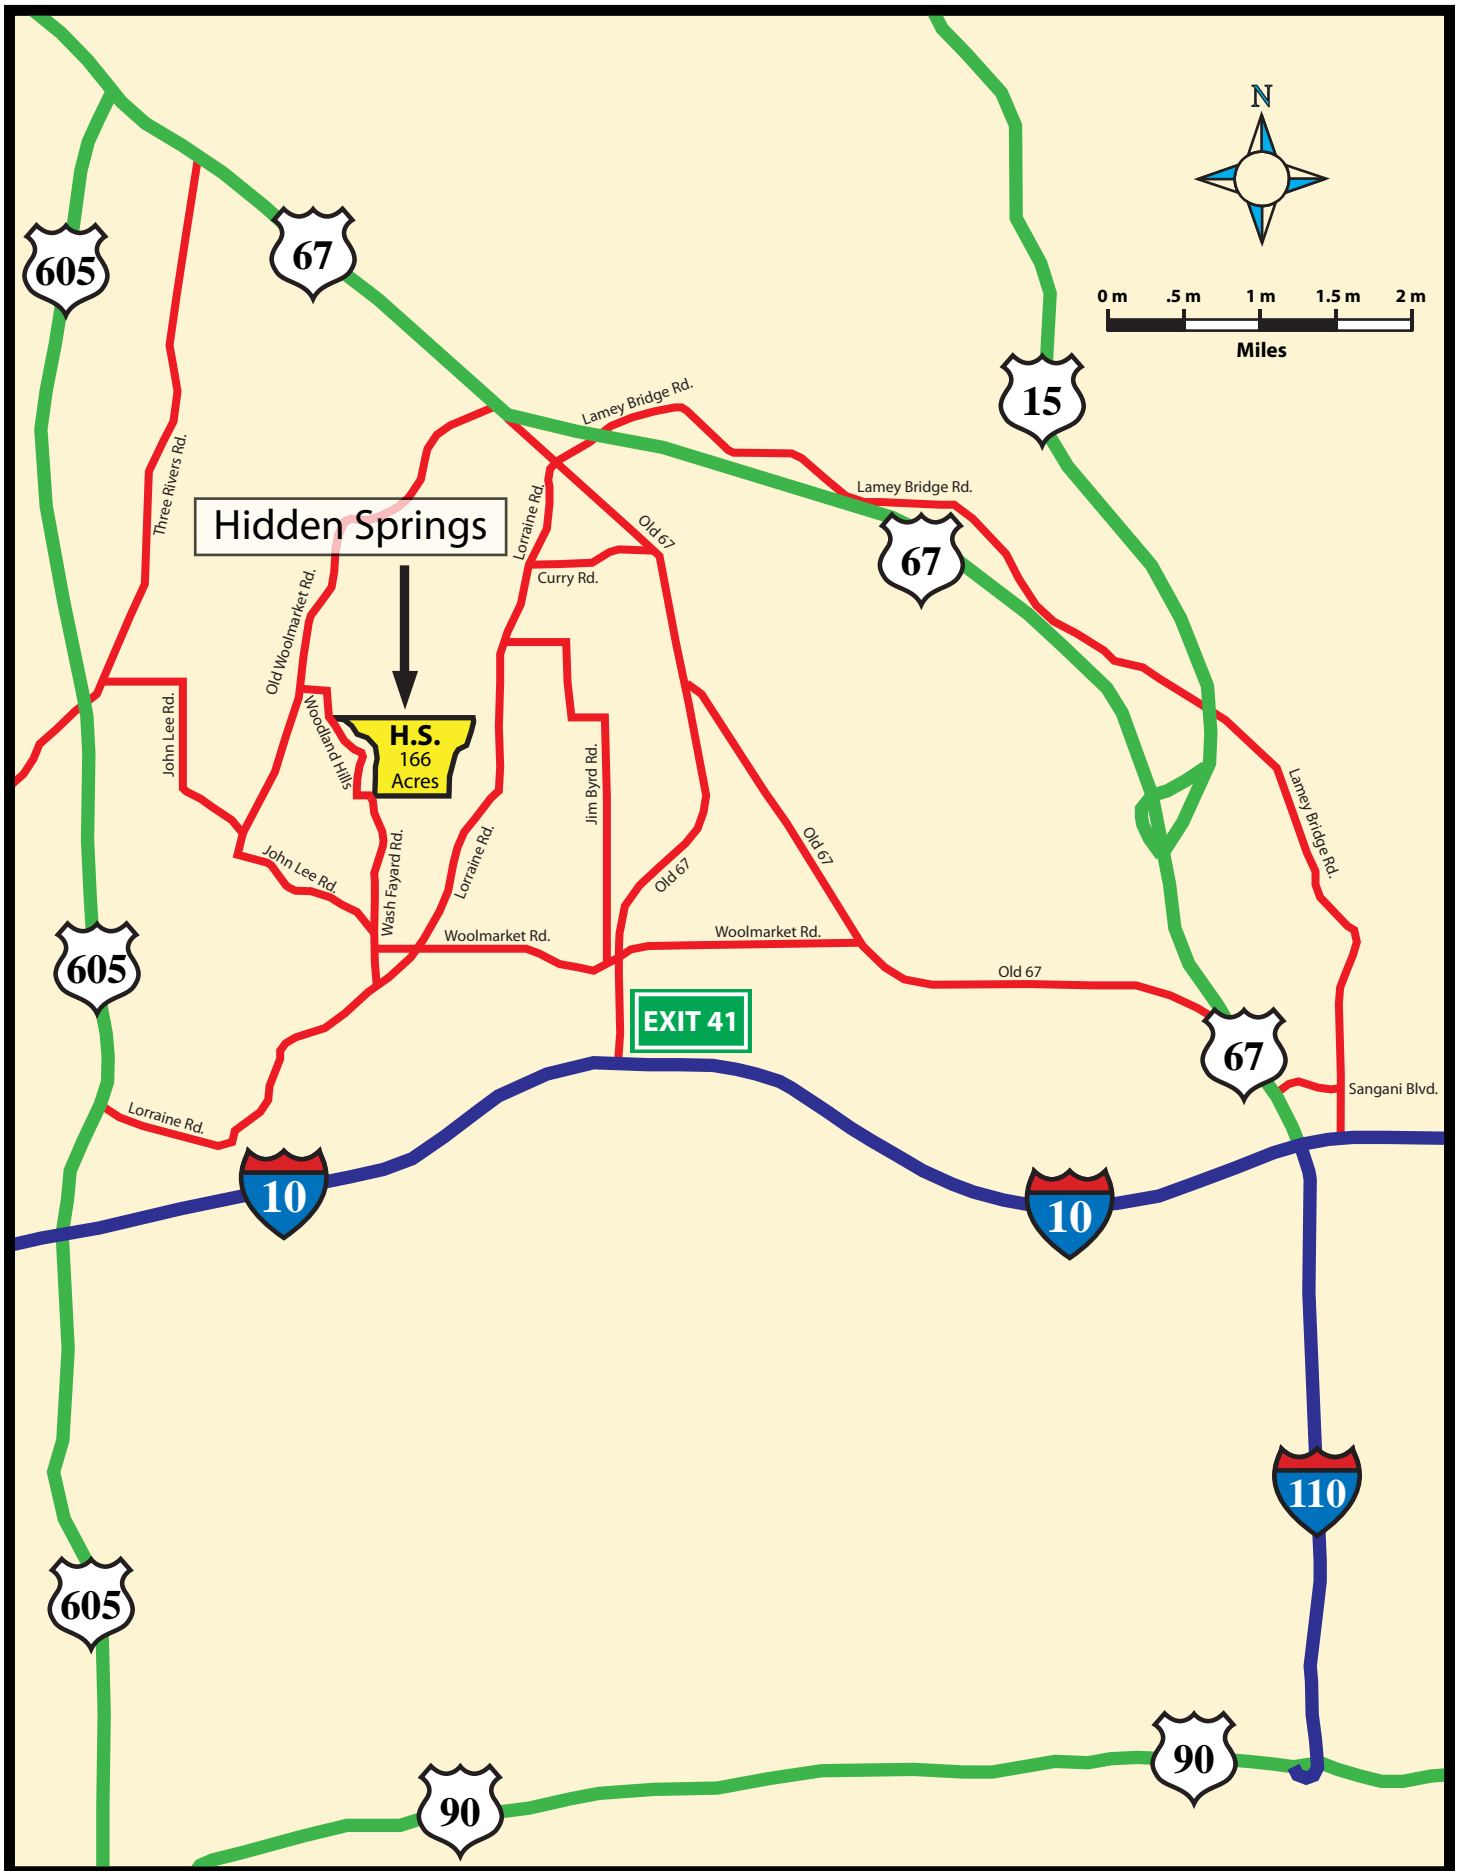

Location Map
Hidden Springs - Biloxi, Mississippi (166± Acres)