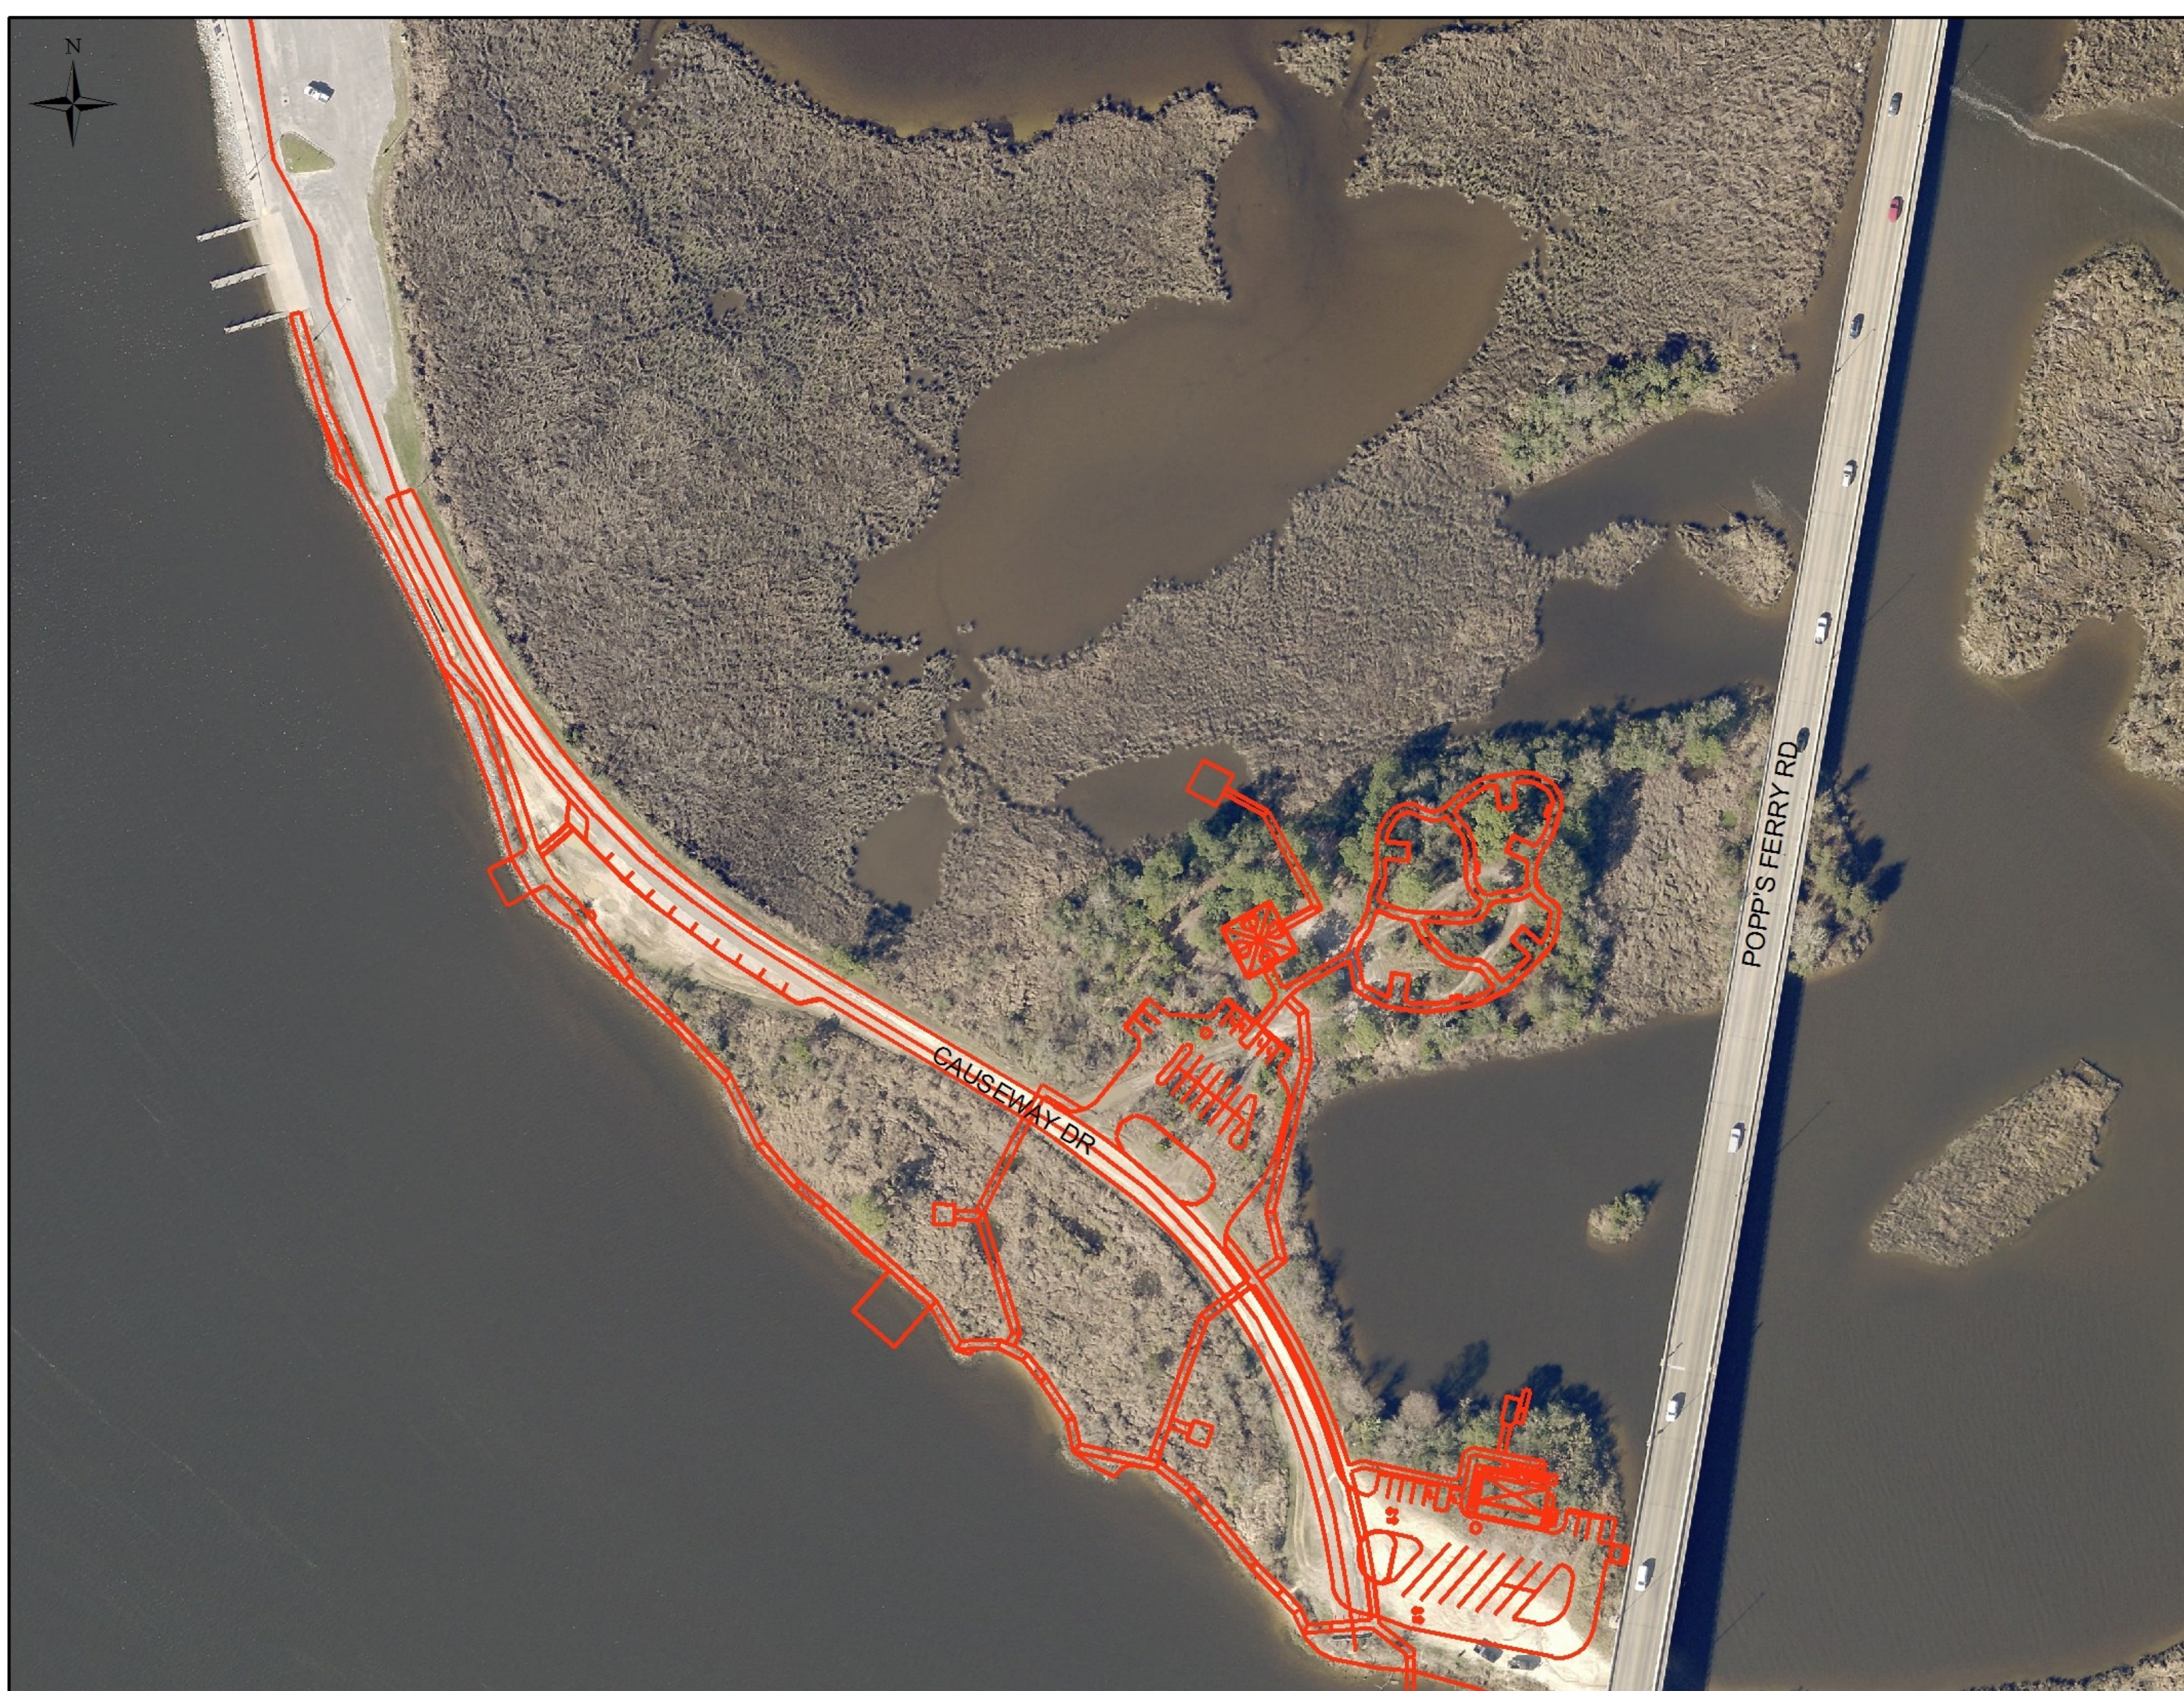

# Popp's Ferry Causeway Park

## 10 Acre Site including:

- . Boat Launch
- . Kayak Launch
- . Trailer Parking
- . Walking Tracks/Boardwalks
- . Nature Trails
- . Bait Shop
- . Interpretive Center
- . Fishing Piers
- . Beautiful Views

Hurricane Katrina Damage

Interpretive Center Elevation

ADA Accessible Kayak Launch