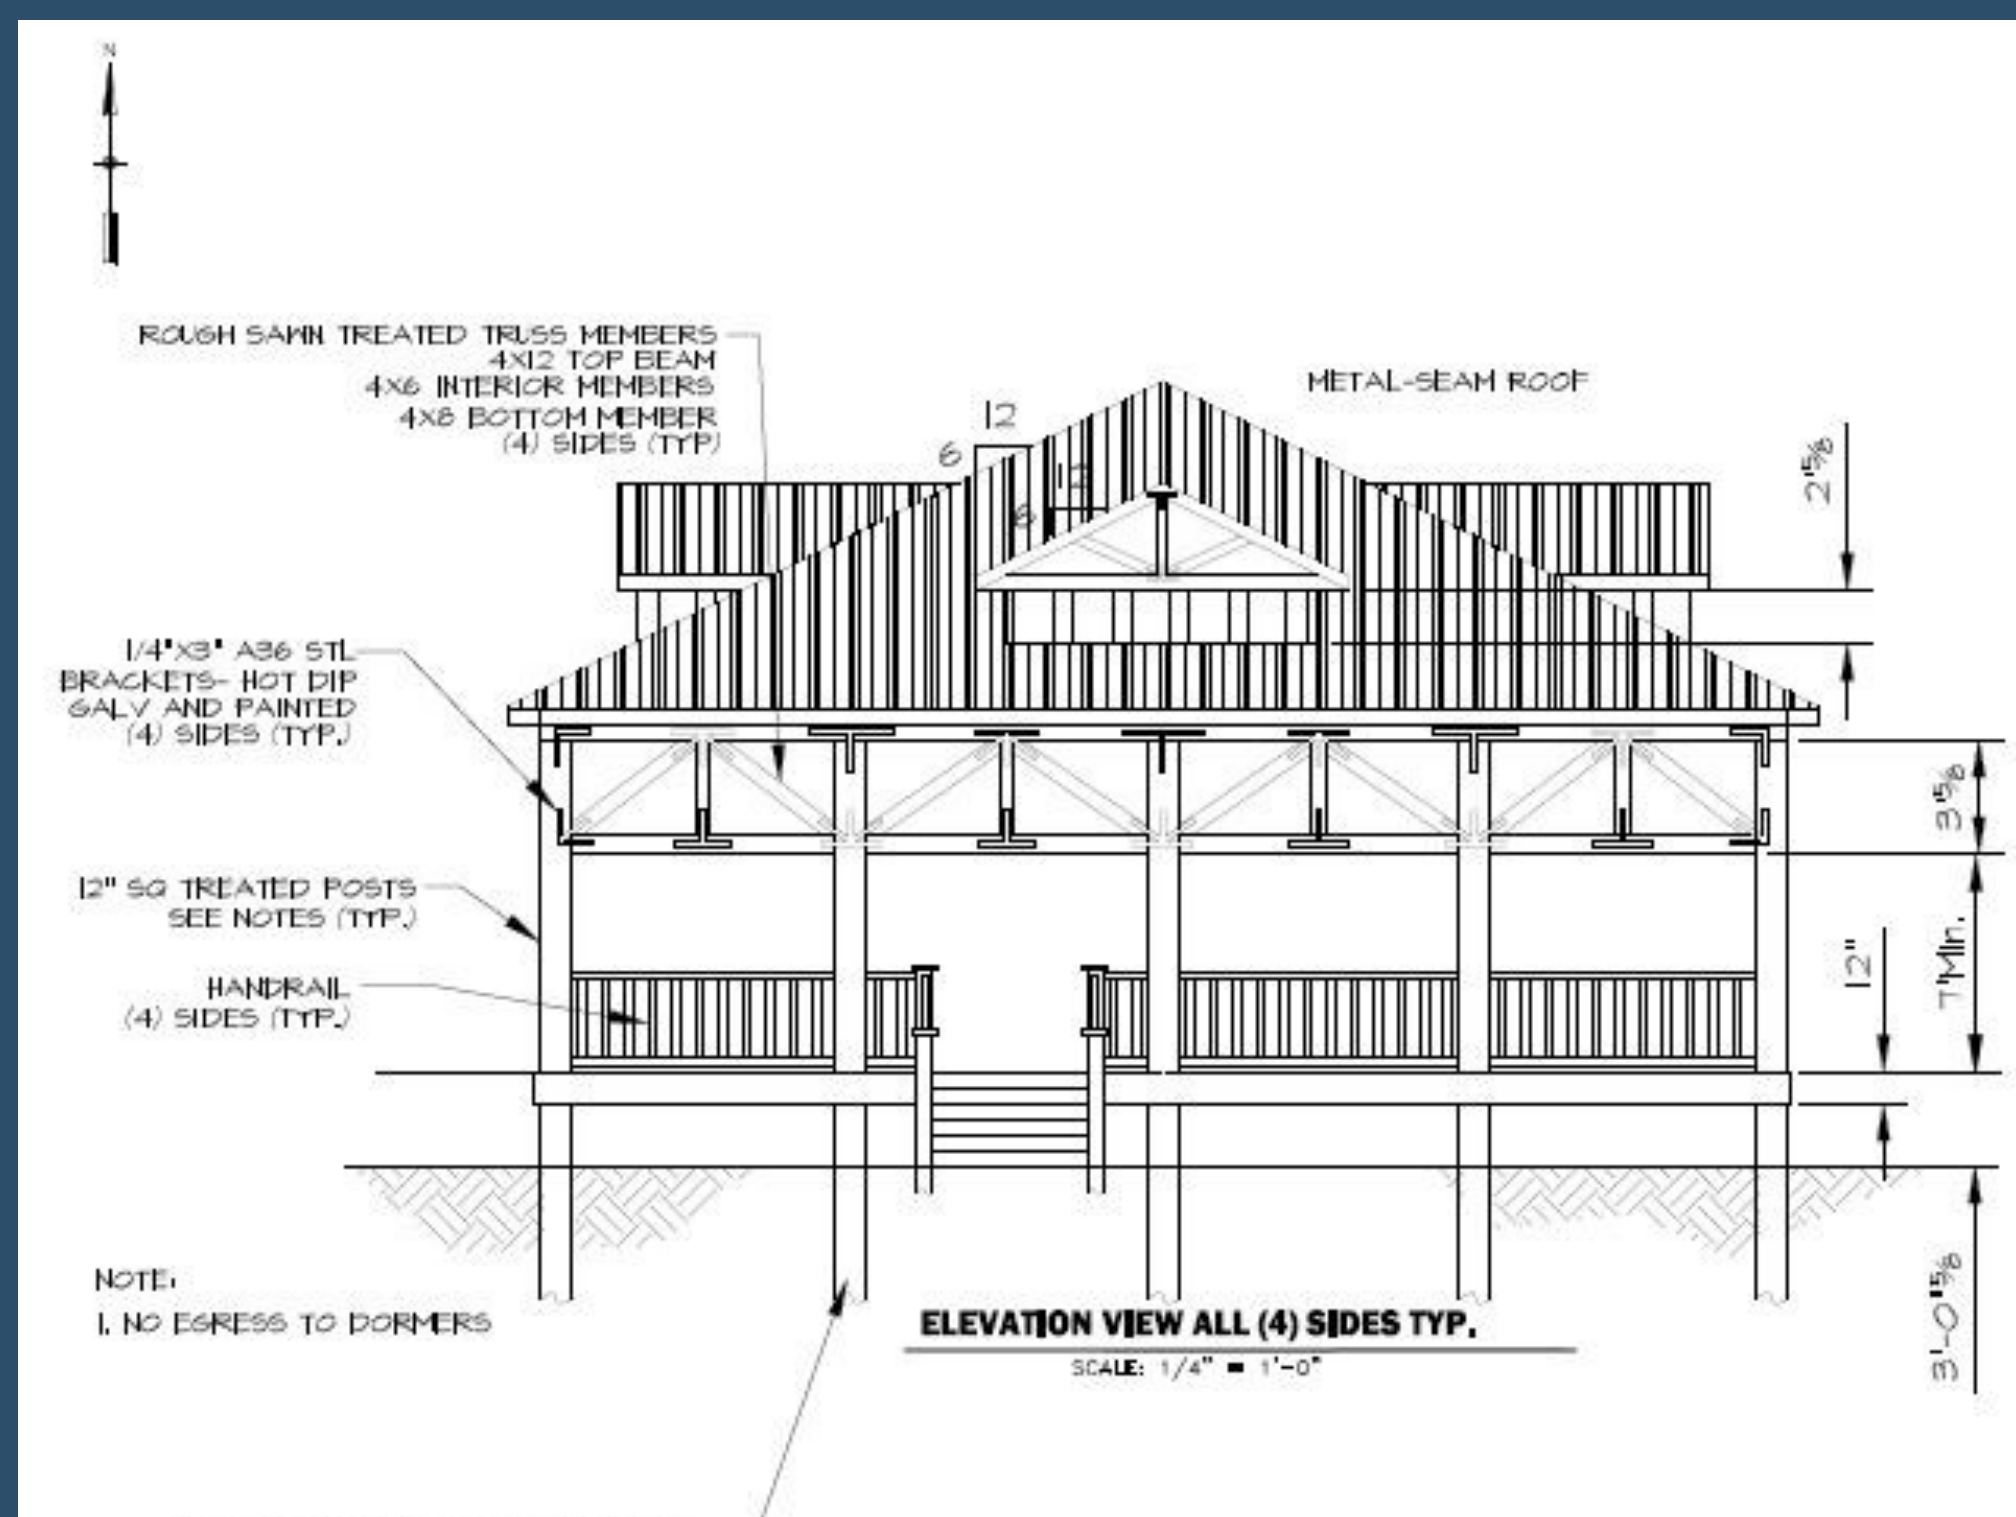

## 10 Acre Site including:

- . Boat Launch
- . Kayak Launch
- . Trailer Parking
- . Walking Tracks/Boardwalks
- . Nature Trails
- . Bait Shop
- . Interpretive Center
- . Fishing Piers
- . Beautiful Views

Hurricane Katrina Damage

Interpretive Center Elevation

ADA Accessible Kayak Launch