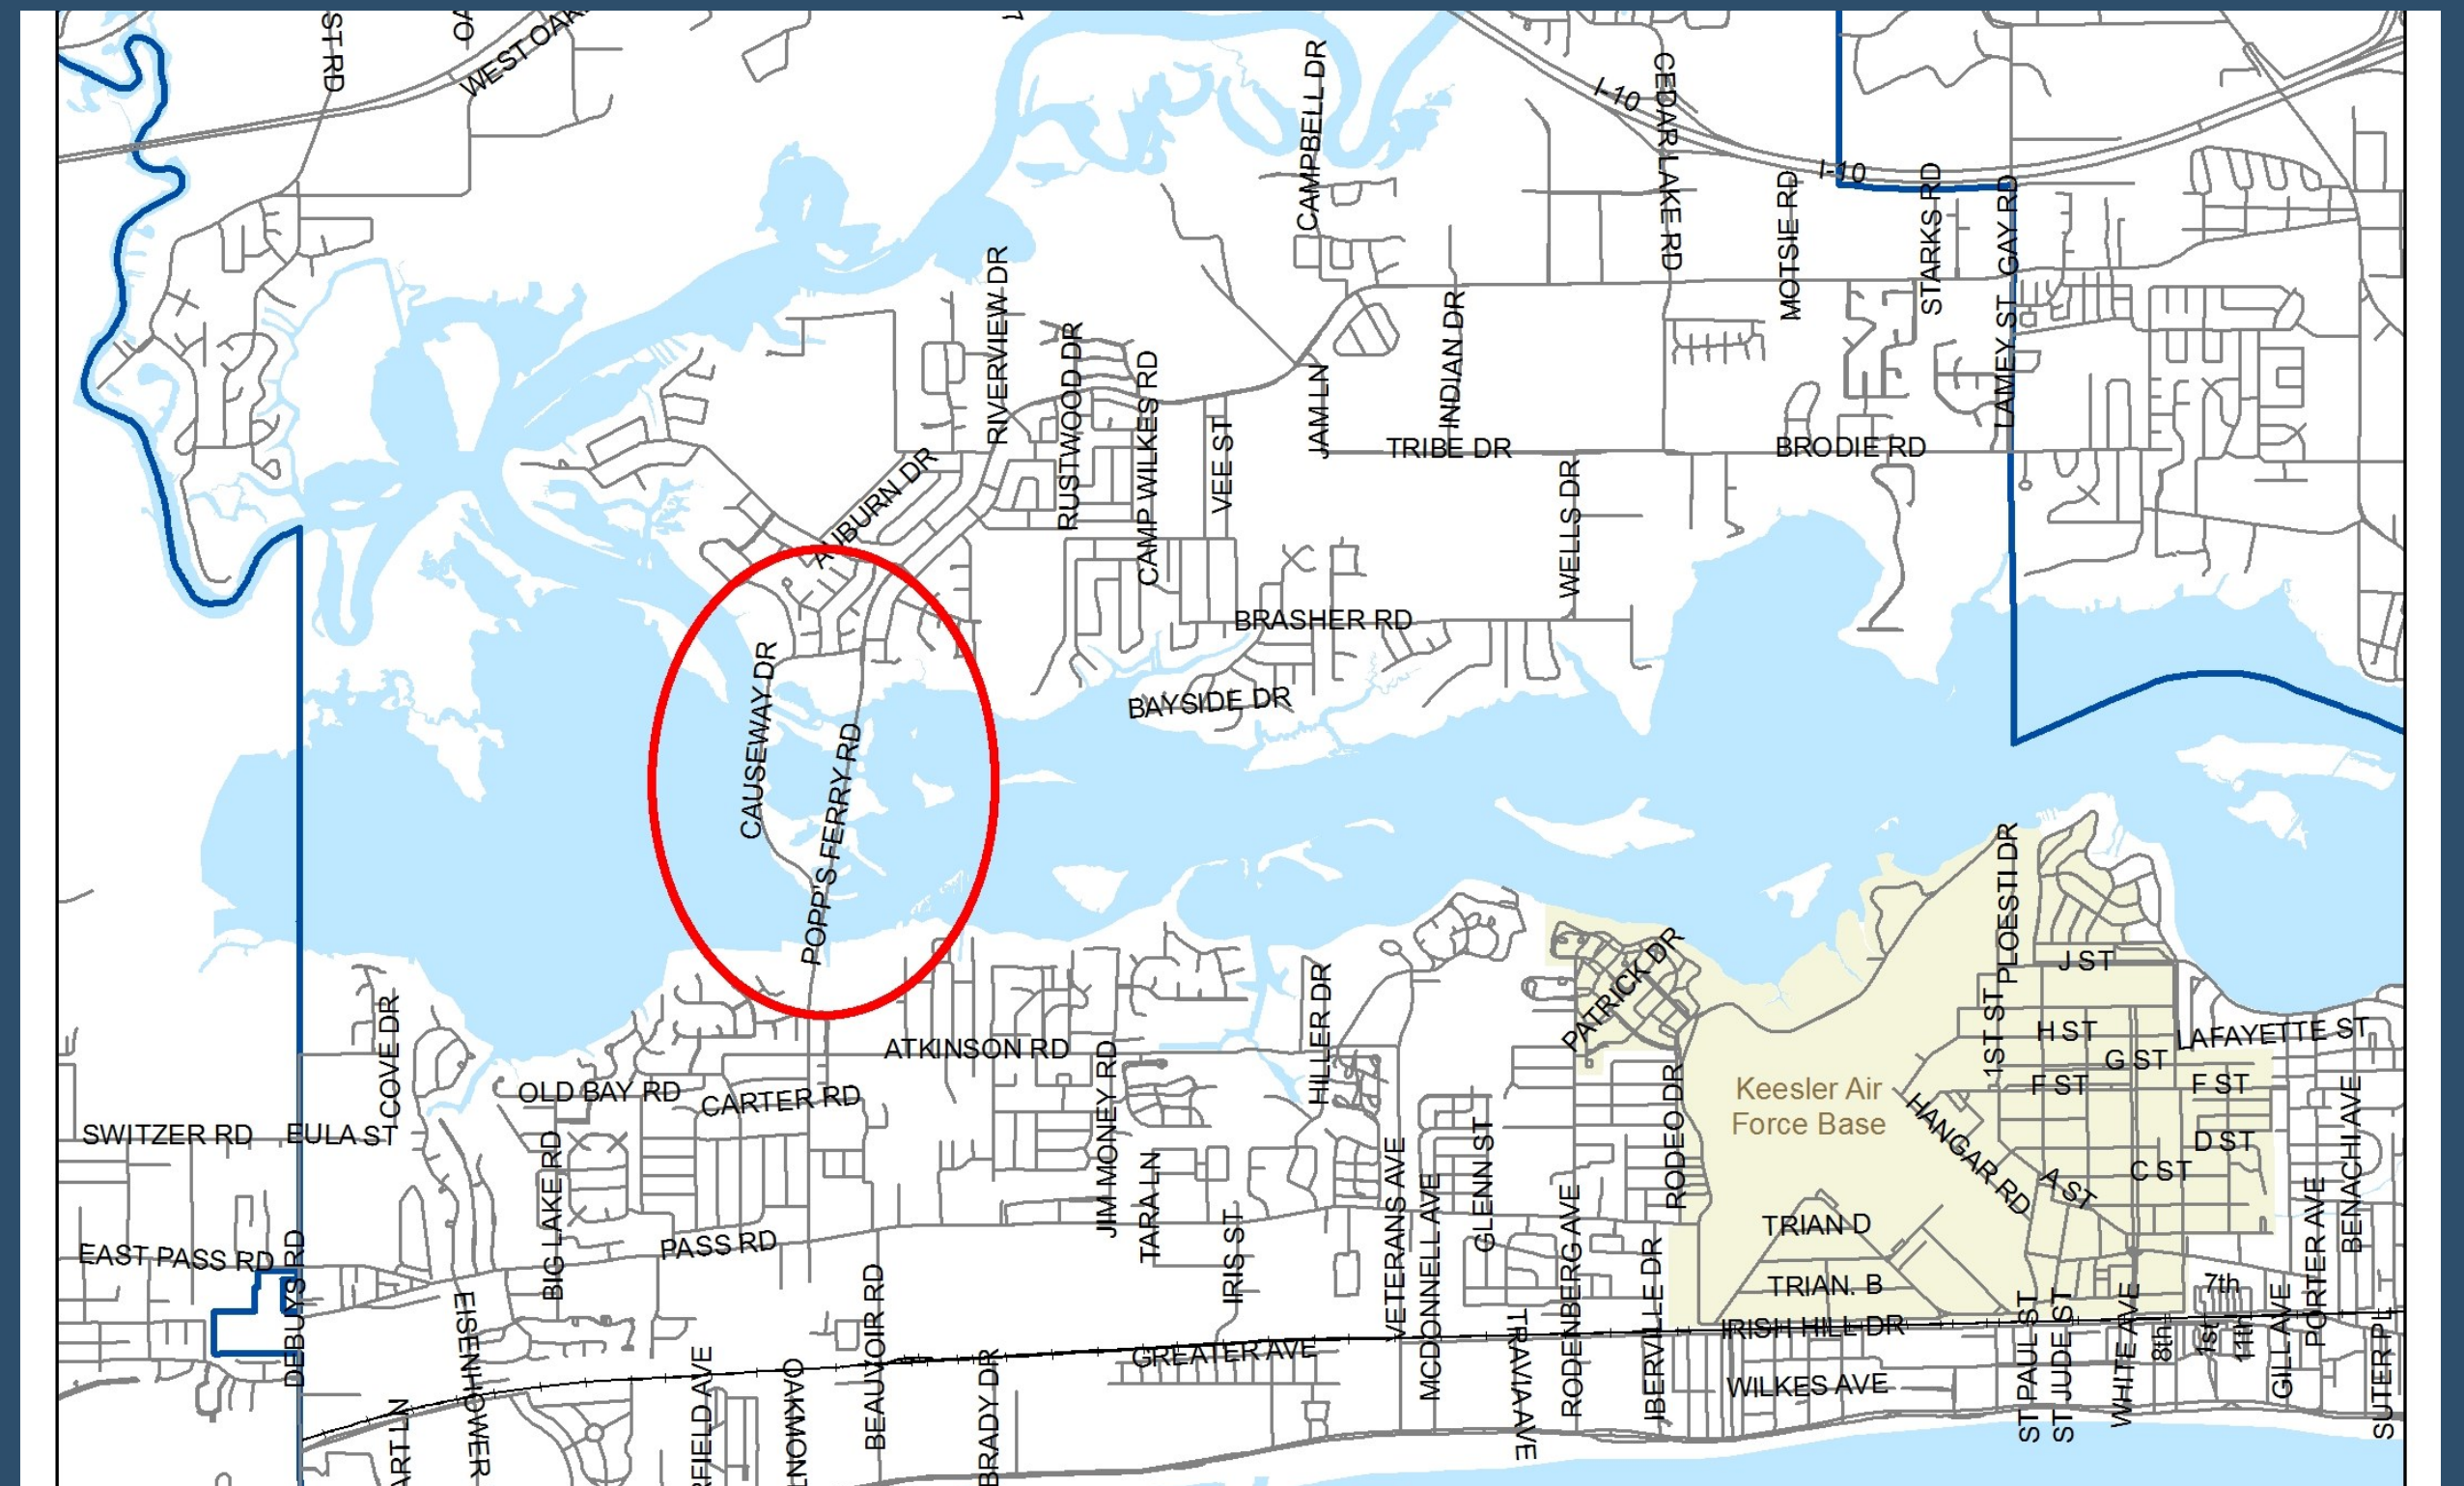

# Popp's Ferry Causeway Park

## 10 Acre Site including:

- . Boat Launch
- . Kayak Launch
- . Trailer Parking
- . Walking Tracks/Boardwalks
- . Nature Trails
- . Bait Shop
- . Interpretive Center
- . Fishing Piers
- . Beautiful Views

Hurricane Katrina Damage

Interpretive Center Elevation

ADA Accessible Kayak Launch