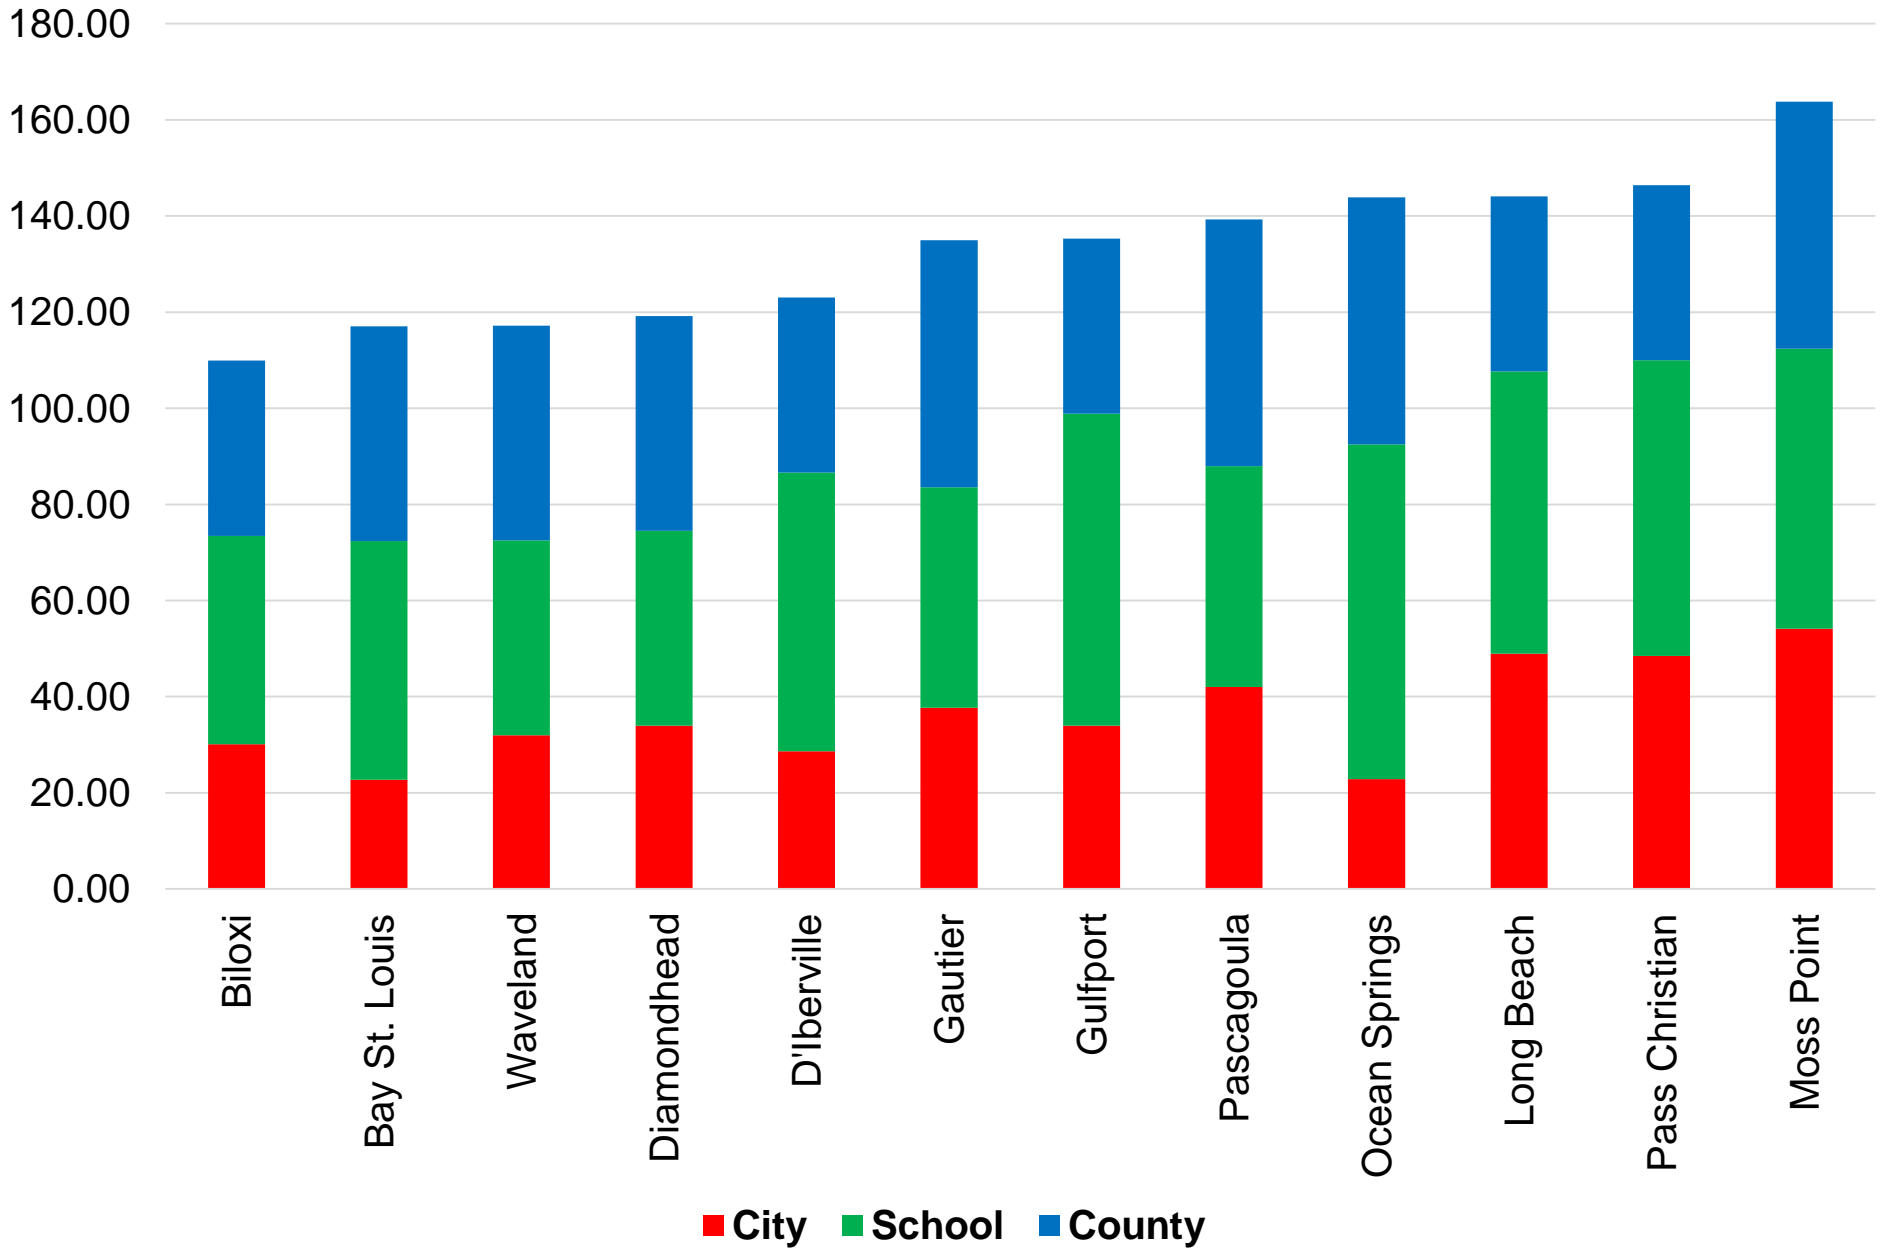

Mississippi Gulf Coast Millage Rates

• School millage rates based on municipal schools where available

	City	School	County	Total	Percentage Higher than Biloxi
Biloxi	\$30.10	\$43.37	\$36.42	\$109.89	
Bay St. Louis	\$22.75	\$49.62	\$44.67	\$117.04	6.11%
Waveland	\$32.00	\$40.53	\$44.67	\$117.20	6.24%
Diamondhead	\$34.00	\$40.53	\$44.67	\$119.20	7.81%
D'Iberville	\$28.63	\$58.01	\$36.42	\$123.06	10.70%
Gautier	\$37.70	\$45.88	\$51.37	\$134.95	18.57%
Gulfport	\$34.00	\$64.85	\$36.42	\$135.27	18.76%
Pascagoula	\$42.05	\$45.88	\$51.37	\$139.30	21.11%
Ocean Springs	\$22.83	\$69.65	\$51.37	\$143.85	23.61%
Long Beach	\$48.98	\$58.67	\$36.42	\$144.07	23.72%
Pass Christian	\$48.46	\$61.54	\$36.42	\$146.42	24.95%
Moss Point	\$54.15	\$58.24	\$51.37	\$163.76	32.90%