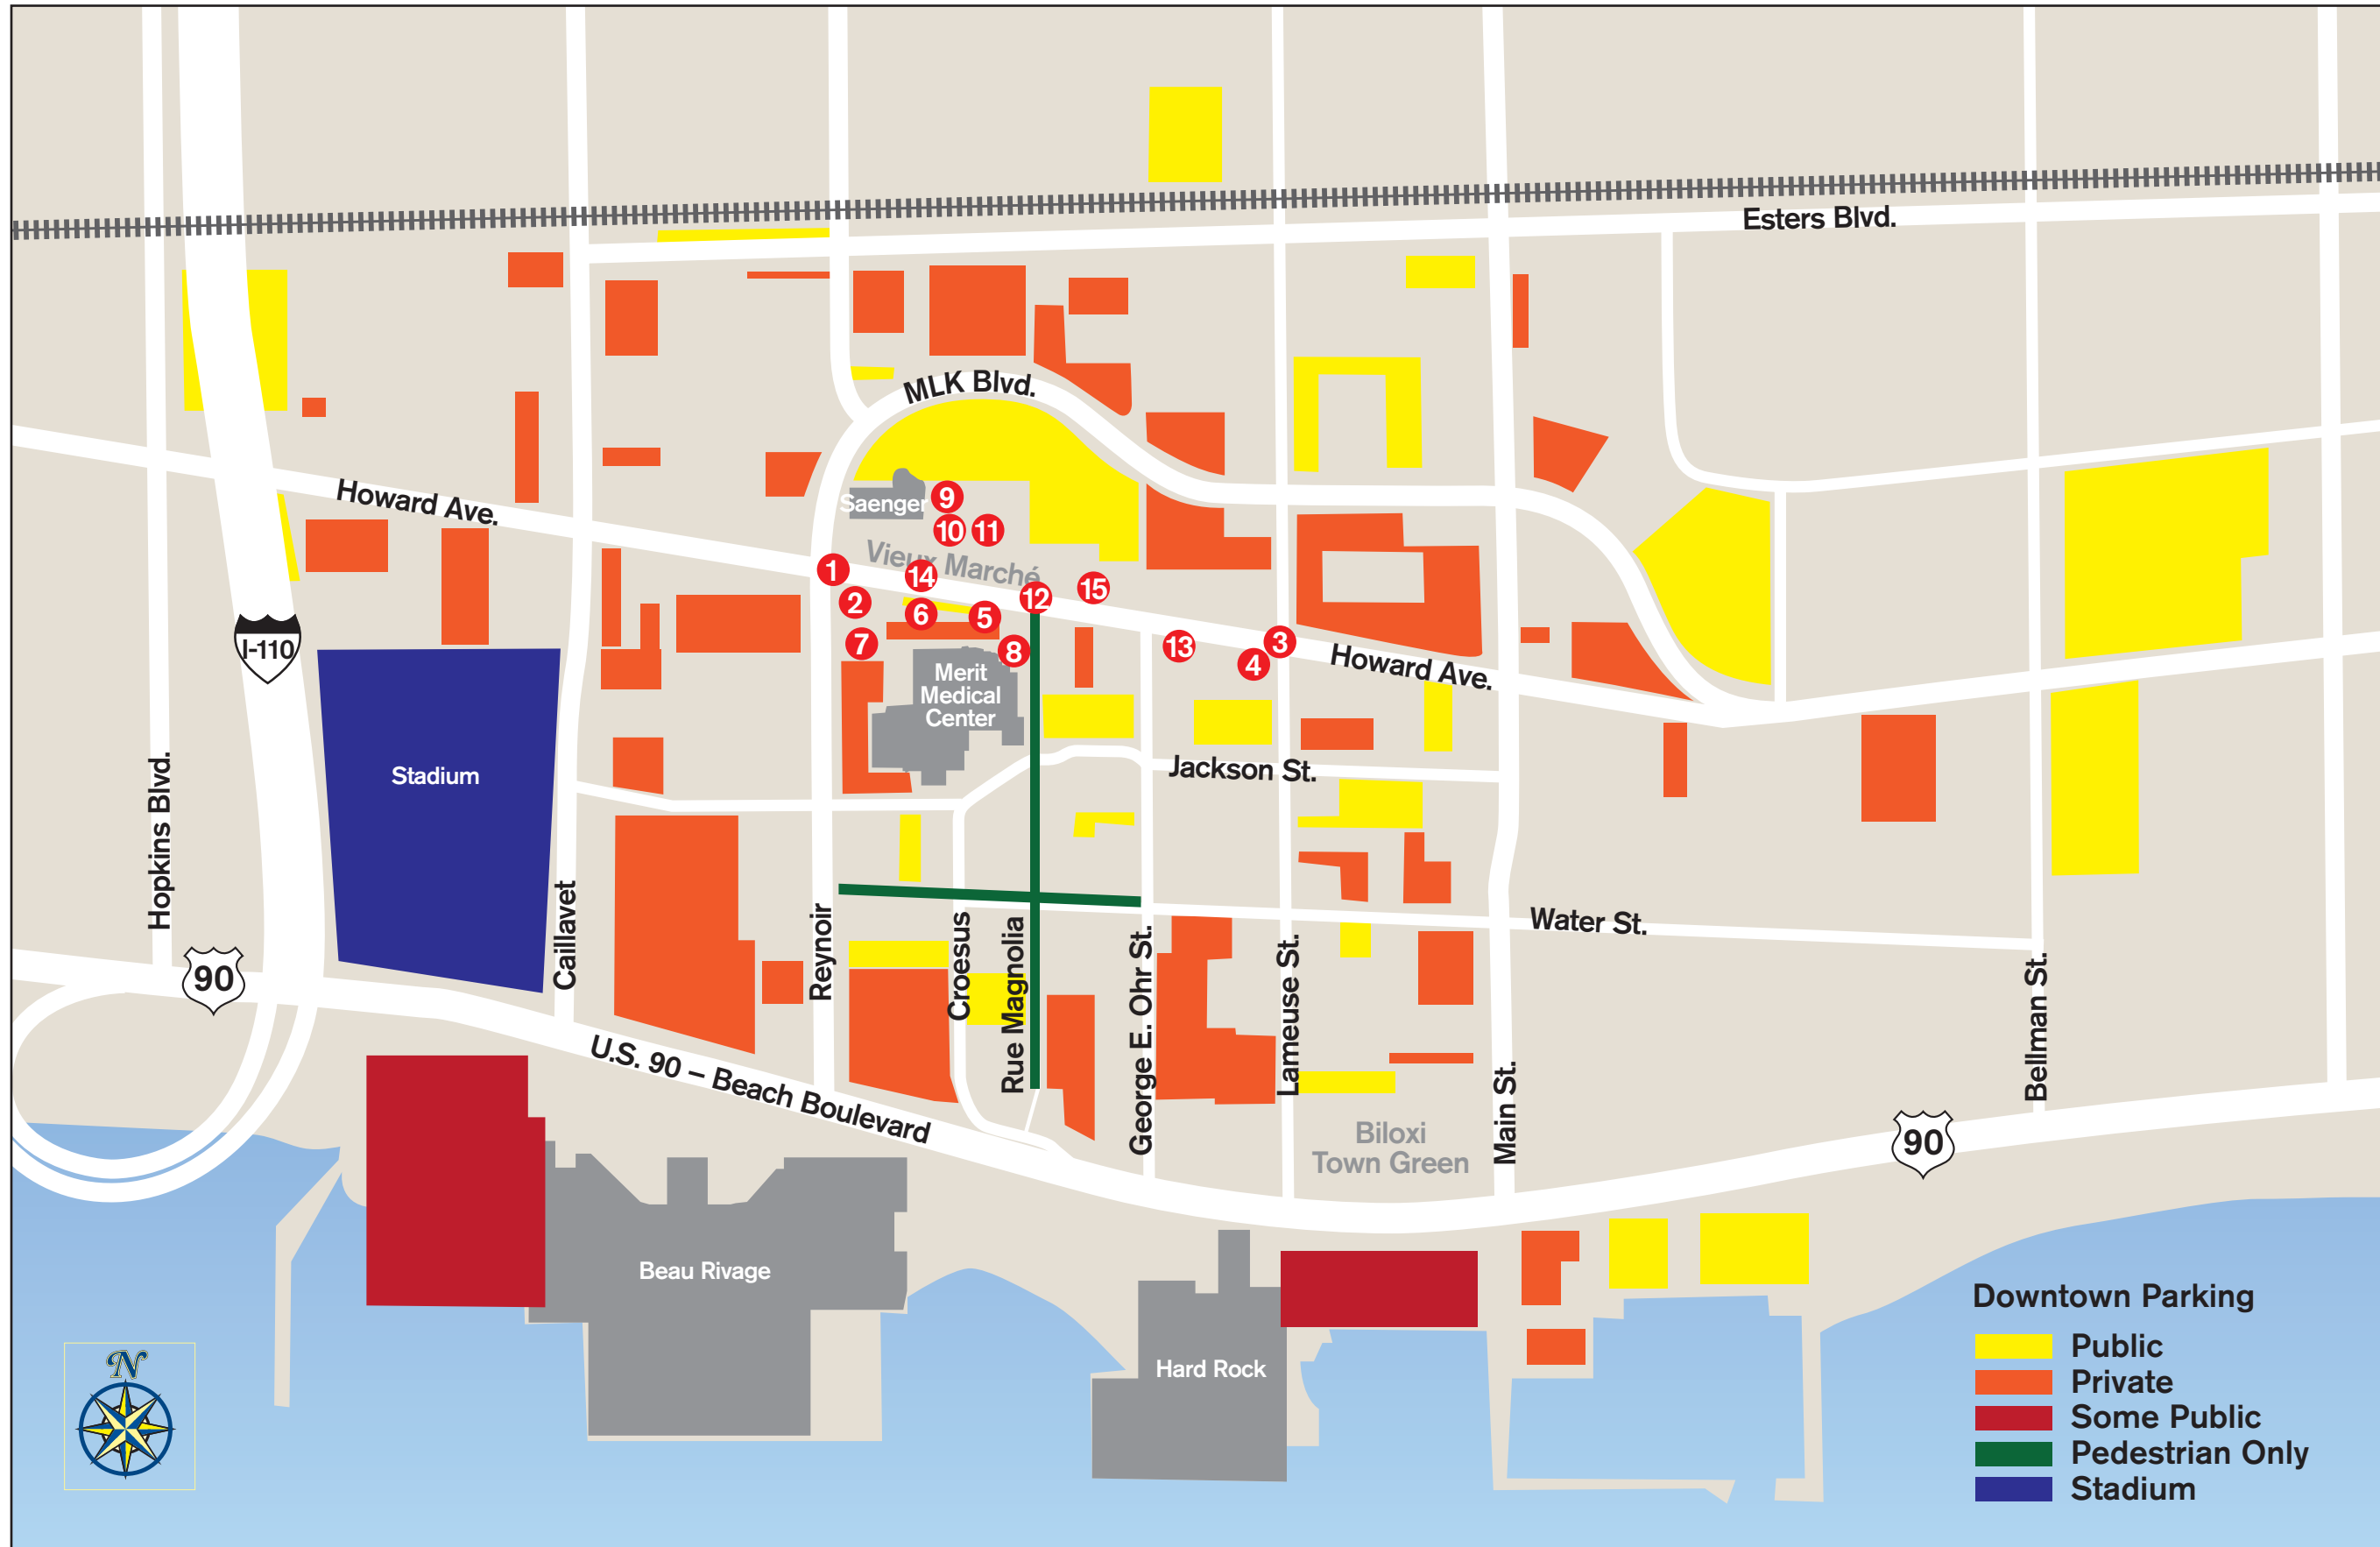

Game-Day Experience Locations & Downtown Biloxi Parking

Game-Day Experience Locations:

1. West Entrance
2. Food Truck
3. East Entrance
4. Food Truck
5. Stage
6. Main St. Beer Tent
7. Adult Batting Cage
8. Softball Hitting Cage
9. Children Game Area
10. Youth Hitting Cage
11. Food Vendors
12. Whiffle Ball Home Run Park
13. Beer Tent
14. Soft Drinks, Water
15. Food Vendor

Downtown Biloxi Parking:

- Stadium Visitors are asked NOT to park on residential streets
- Parking in private spaces is at motorist's risk
- Totals do not include on-street parking

Number of Spaces:

Public Parking	1,593
Private Parking	3,624
Some Public	3,346
Total Parking	8,563

Downtown Parking

- Public
- Private
- Some Public
- Pedestrian Only
- Stadium