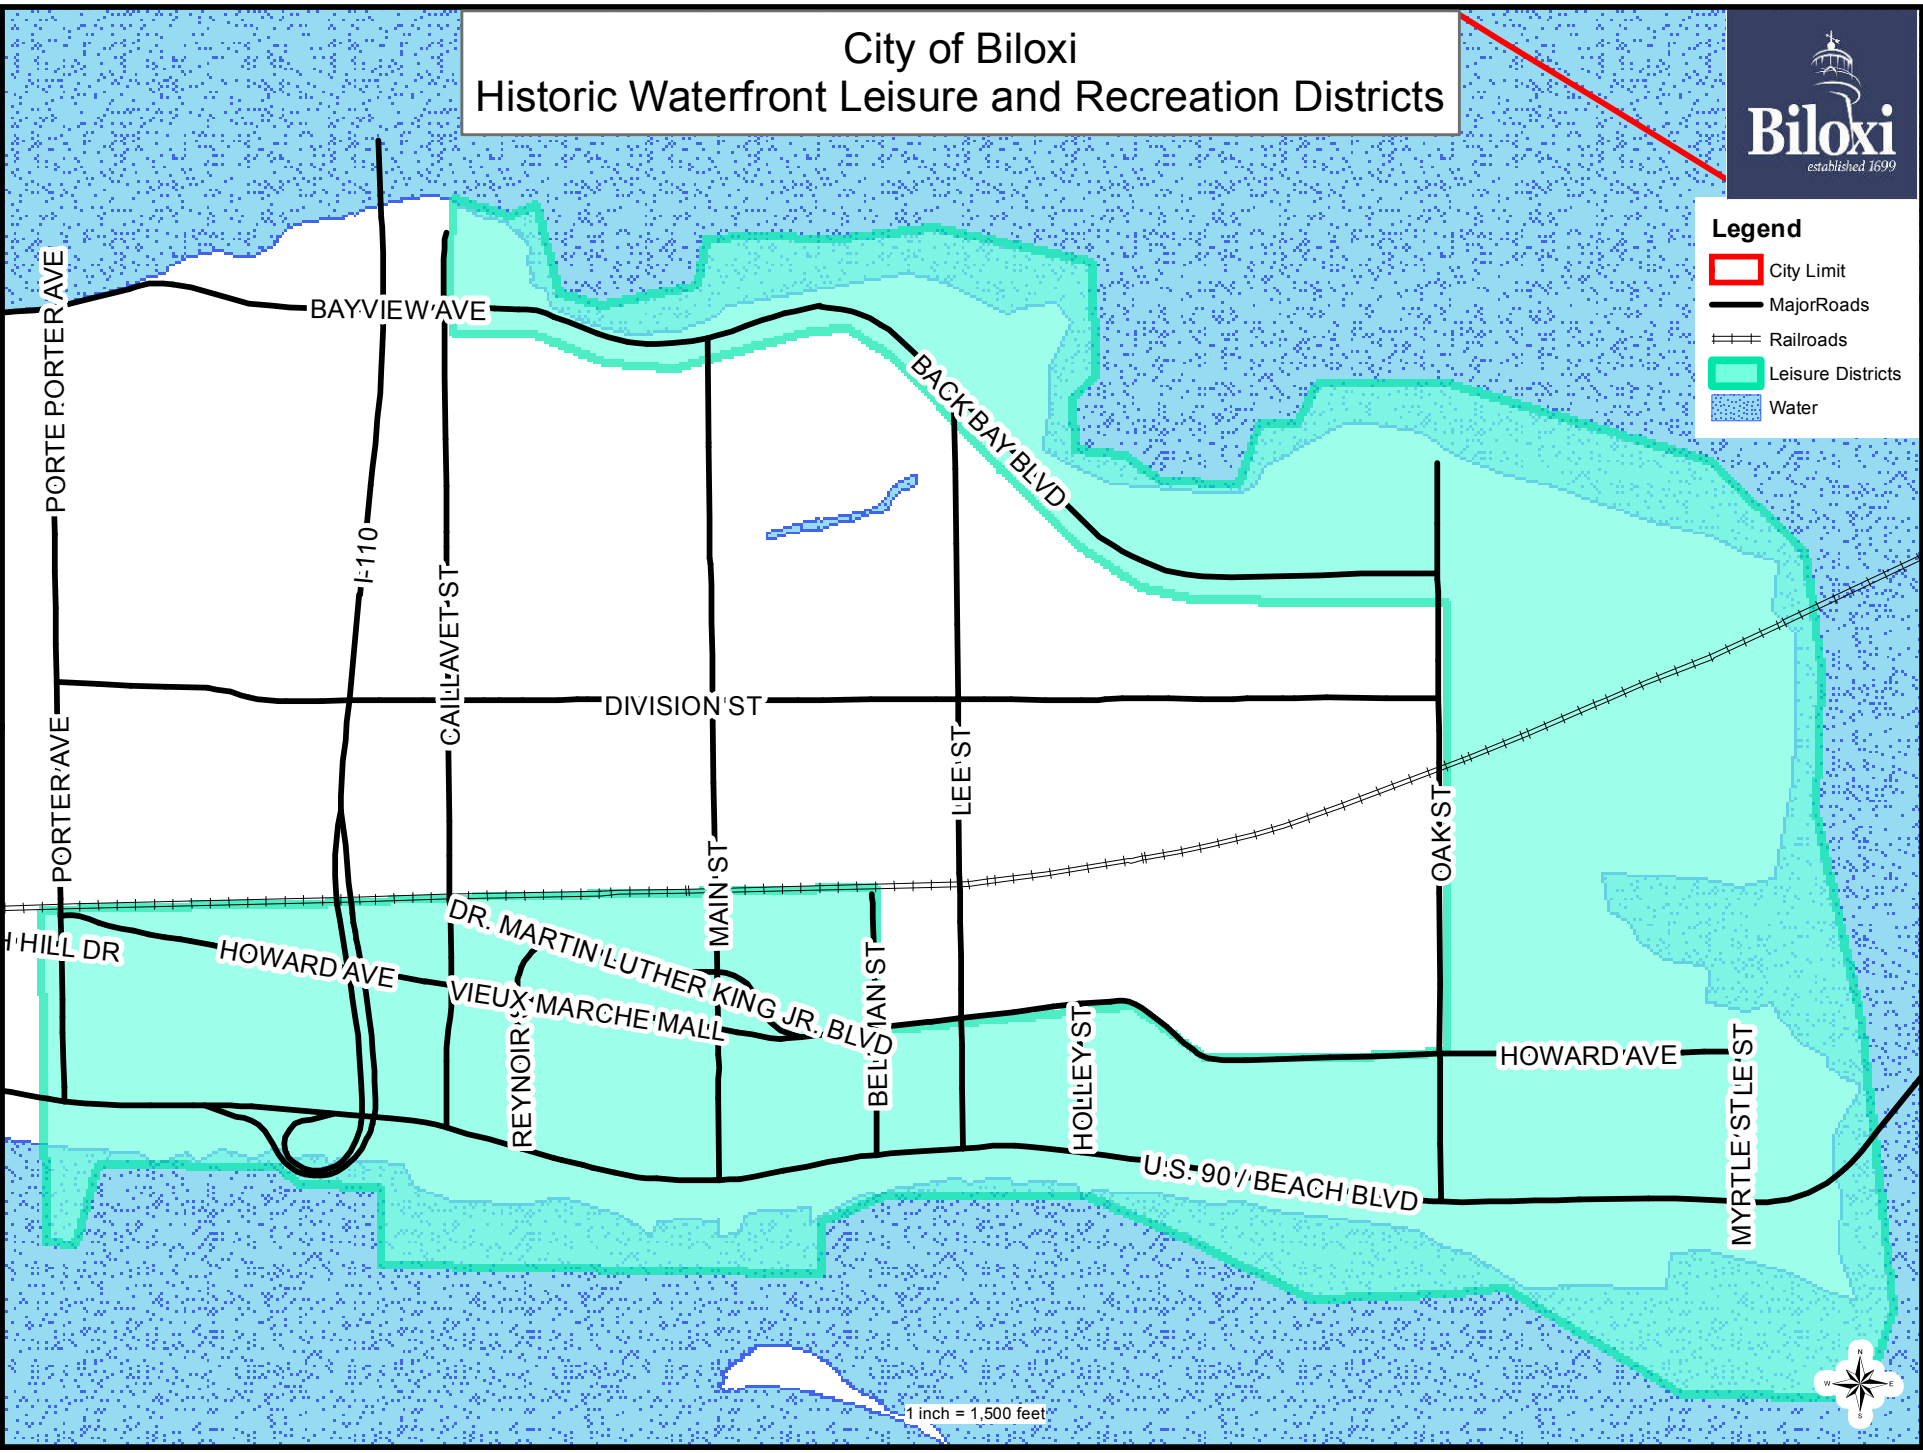

City of Biloxi Lorraine Road Leisure and Recreation Districts

- Legend**
- City Limit
 - Major Roads
 - Railroads
 - Leisure Districts
 - Water

1 inch = 400 feet

City of Biloxi West Biloxi Leisure and Recreation Districts

- Legend**
- City Limit
 - Major Roads
 - Railroads
 - Leisure Districts
 - Water

1 inch = 2,400 feet

City of Biloxi Historic Waterfront Leisure and Recreation Districts

Legend

- City Limit
- Major Roads
- Railroads
- Leisure Districts
- Water