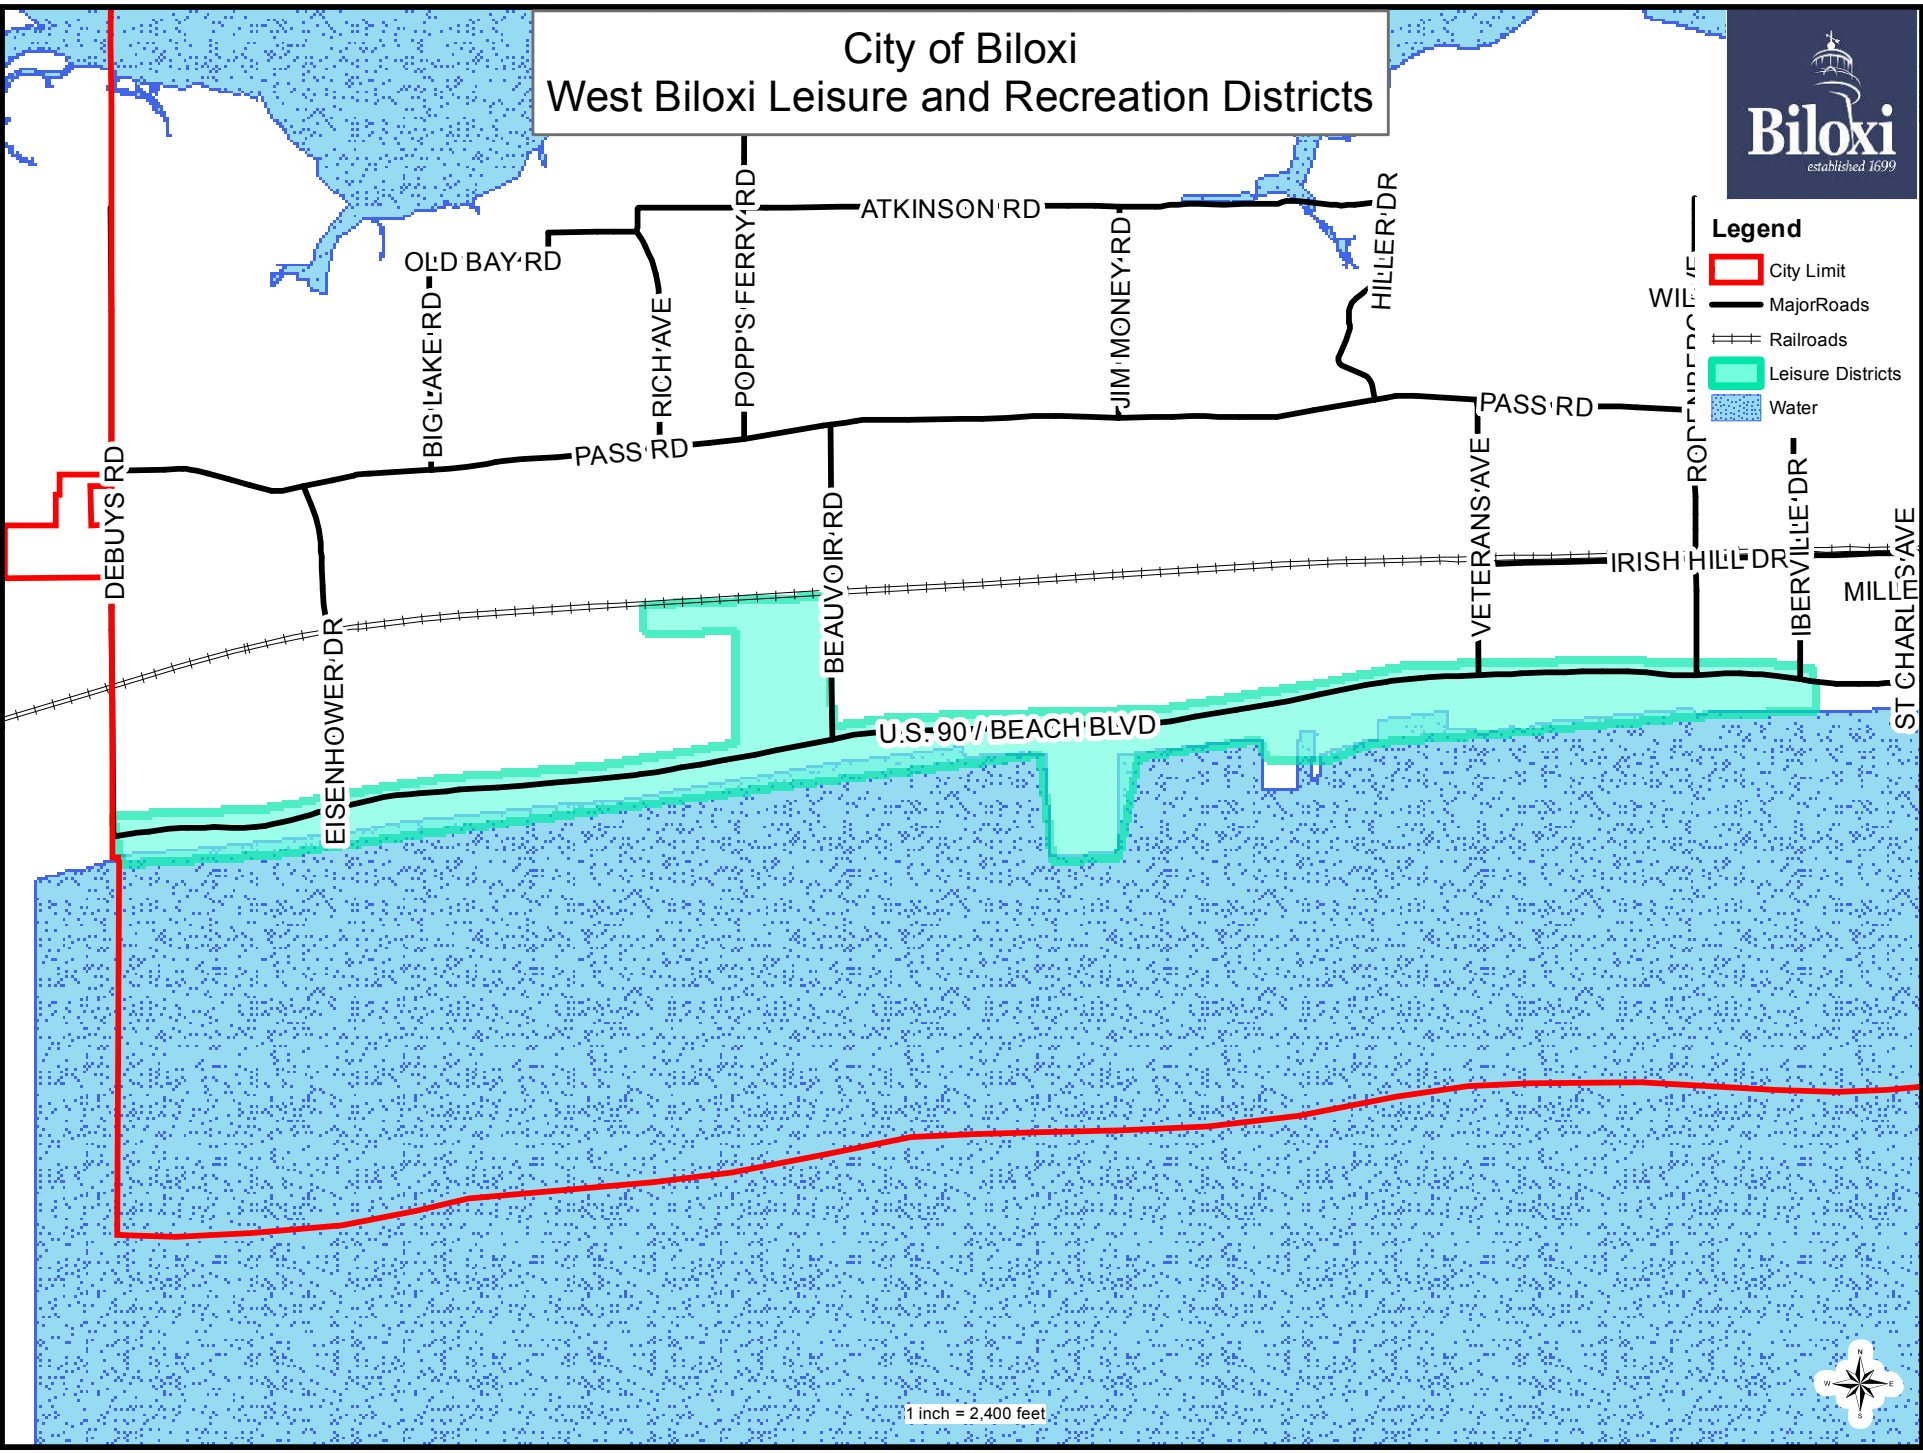

City of Biloxi Lorraine Road Leisure and Recreation Districts

- Legend**
- City Limit
 - Major Roads
 - Railroads
 - Leisure Districts
 - Water

1 inch = 400 feet

City of Biloxi West Biloxi Leisure and Recreation Districts

- Legend**
- City Limit
 - Major Roads
 - Railroads
 - Leisure Districts
 - Water

1 inch = 2,400 feet

City of Biloxi Historic Waterfront Leisure and Recreation Districts

Legend

- City Limit
- Major Roads
- Railroads
- Leisure Districts
- Water