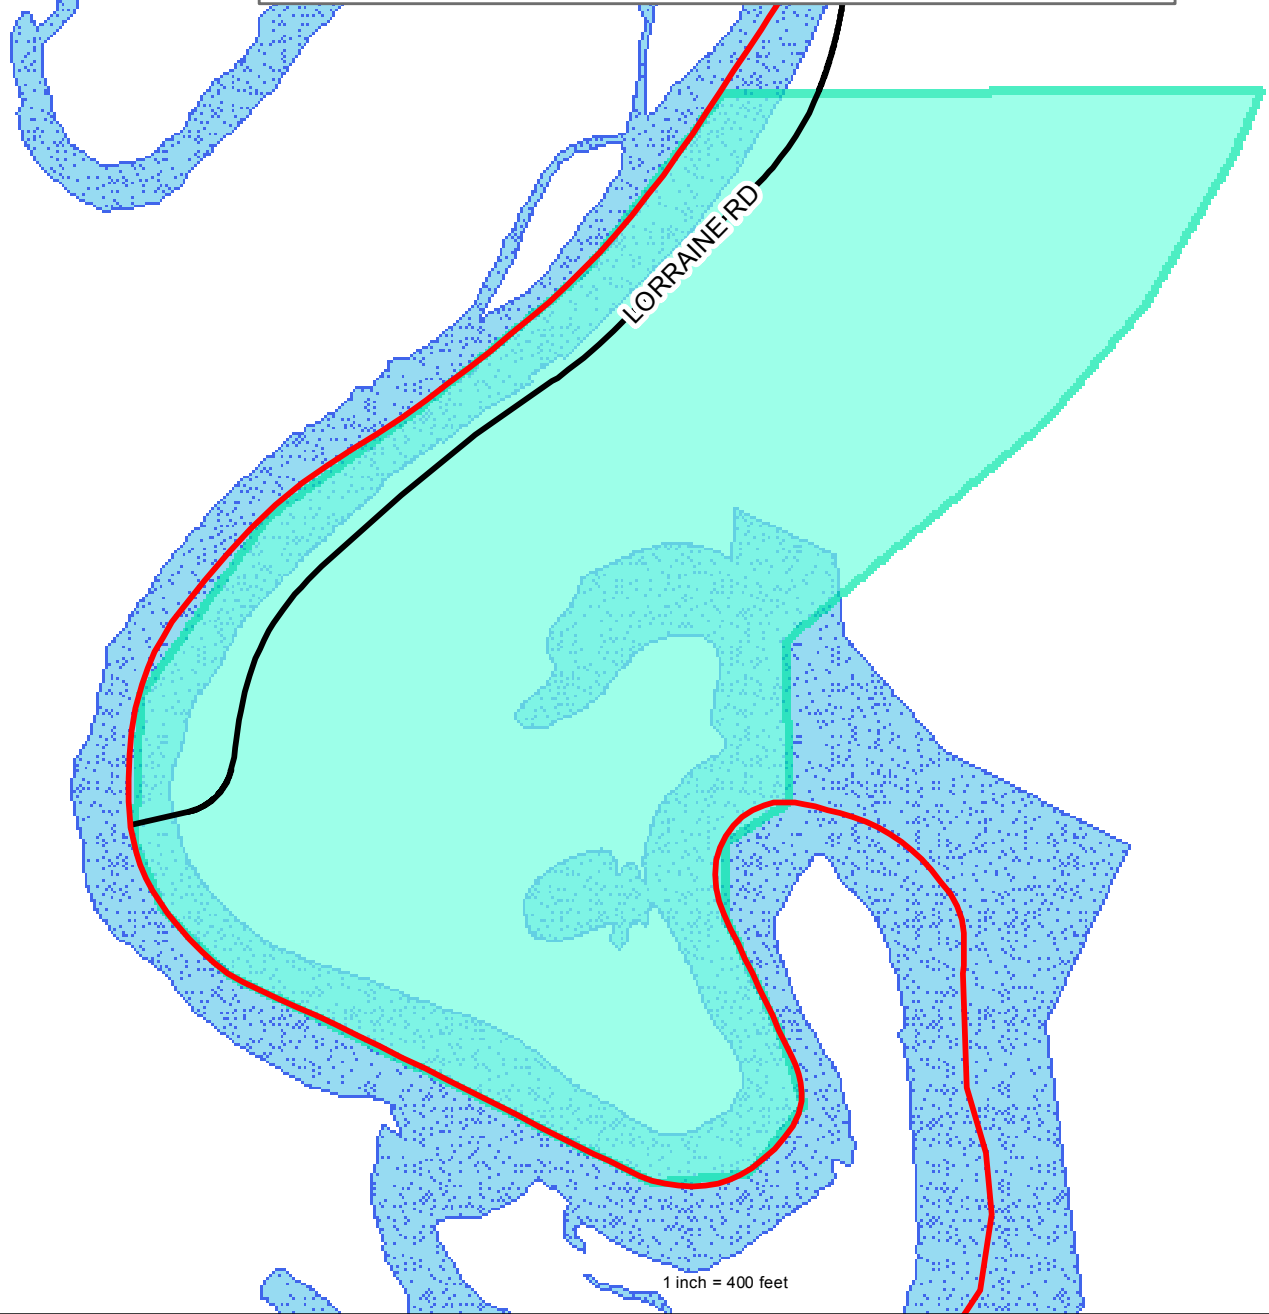

City of Biloxi Lorraine Road Leisure and Recreation Districts

- Legend**
- City Limit
 - Major Roads
 - Railroads
 - Leisure Districts
 - Water

1 inch = 400 feet

City of Biloxi West Biloxi Leisure and Recreation Districts

- Legend**
- City Limit
 - Major Roads
 - Railroads
 - Leisure Districts
 - Water

1 inch = 2,400 feet

City of Biloxi Historic Waterfront Leisure and Recreation Districts

Legend

- City Limit
- Major Roads
- Railroads
- Leisure Districts
- Water

1 inch = 1,500 feet