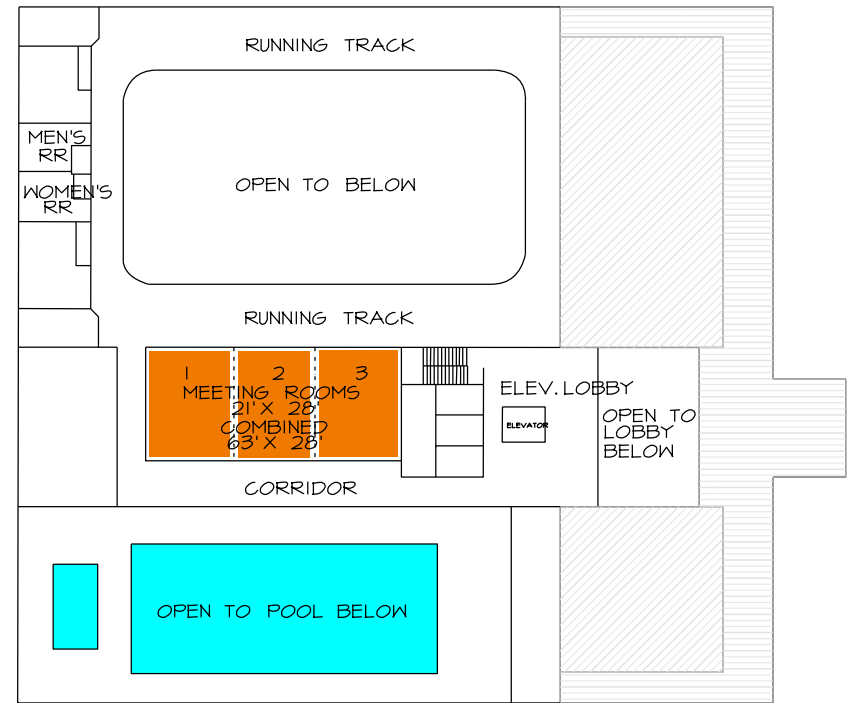

FIRST FLOOR

SECOND FLOOR

DONAL SYNDER
COMMUNITY CENTER

Occupancy:

- 169 - Multi-Purpose Rm Downstairs
- 36 - Meeting Rm 1
- 36 - Meeting Rm 2
- 72 - Meeting Rm 1 & 3