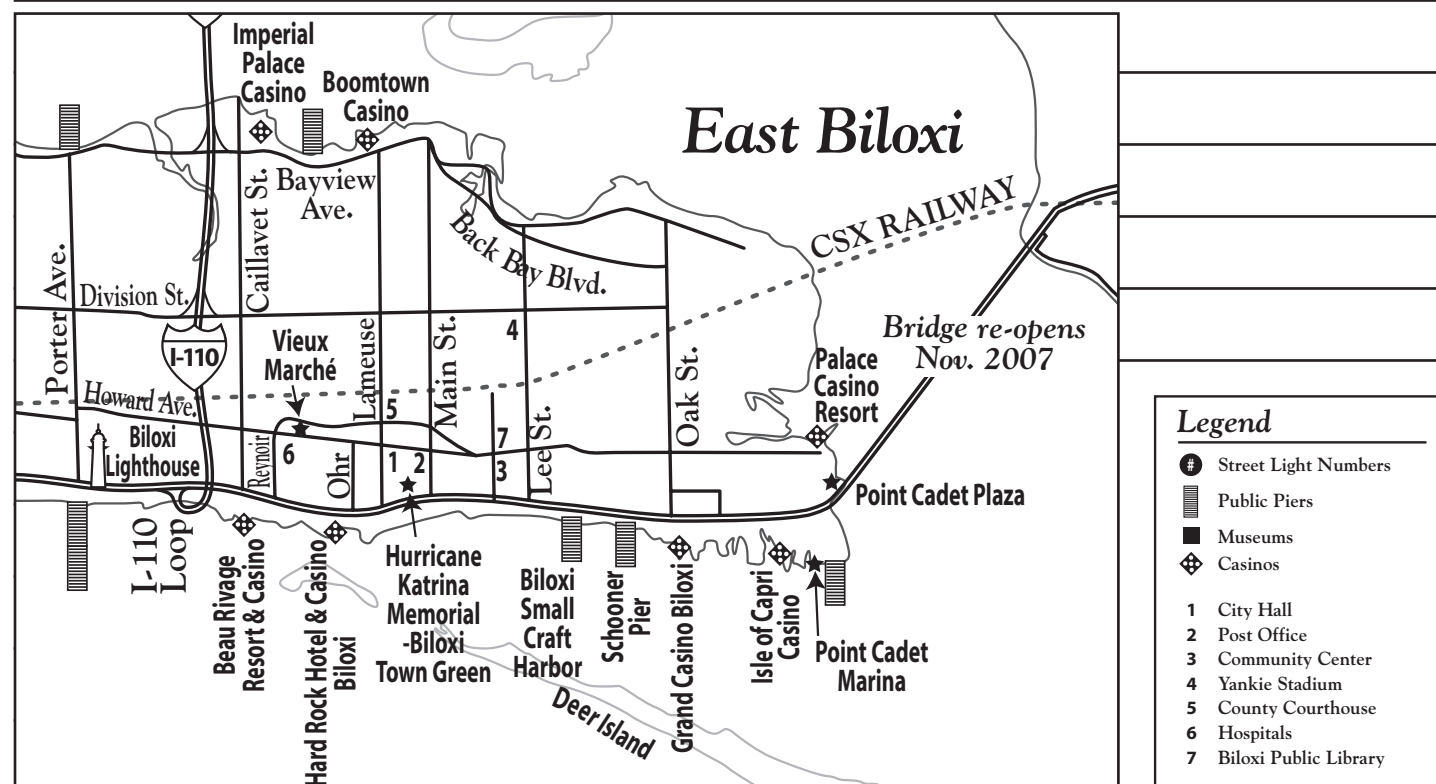

Notes

Welcome to Biloxi and Mississippi's Gulf Coast

Mayor A.J. Holloway and the Biloxi City Council
George Lawrence • William "Bill" Stallworth • Charles T. Harrison Jr.
Mike Fitzpatrick • Tom Wall • Edward "Ed" Gemmill • David Fayard

biloxi.ms.us