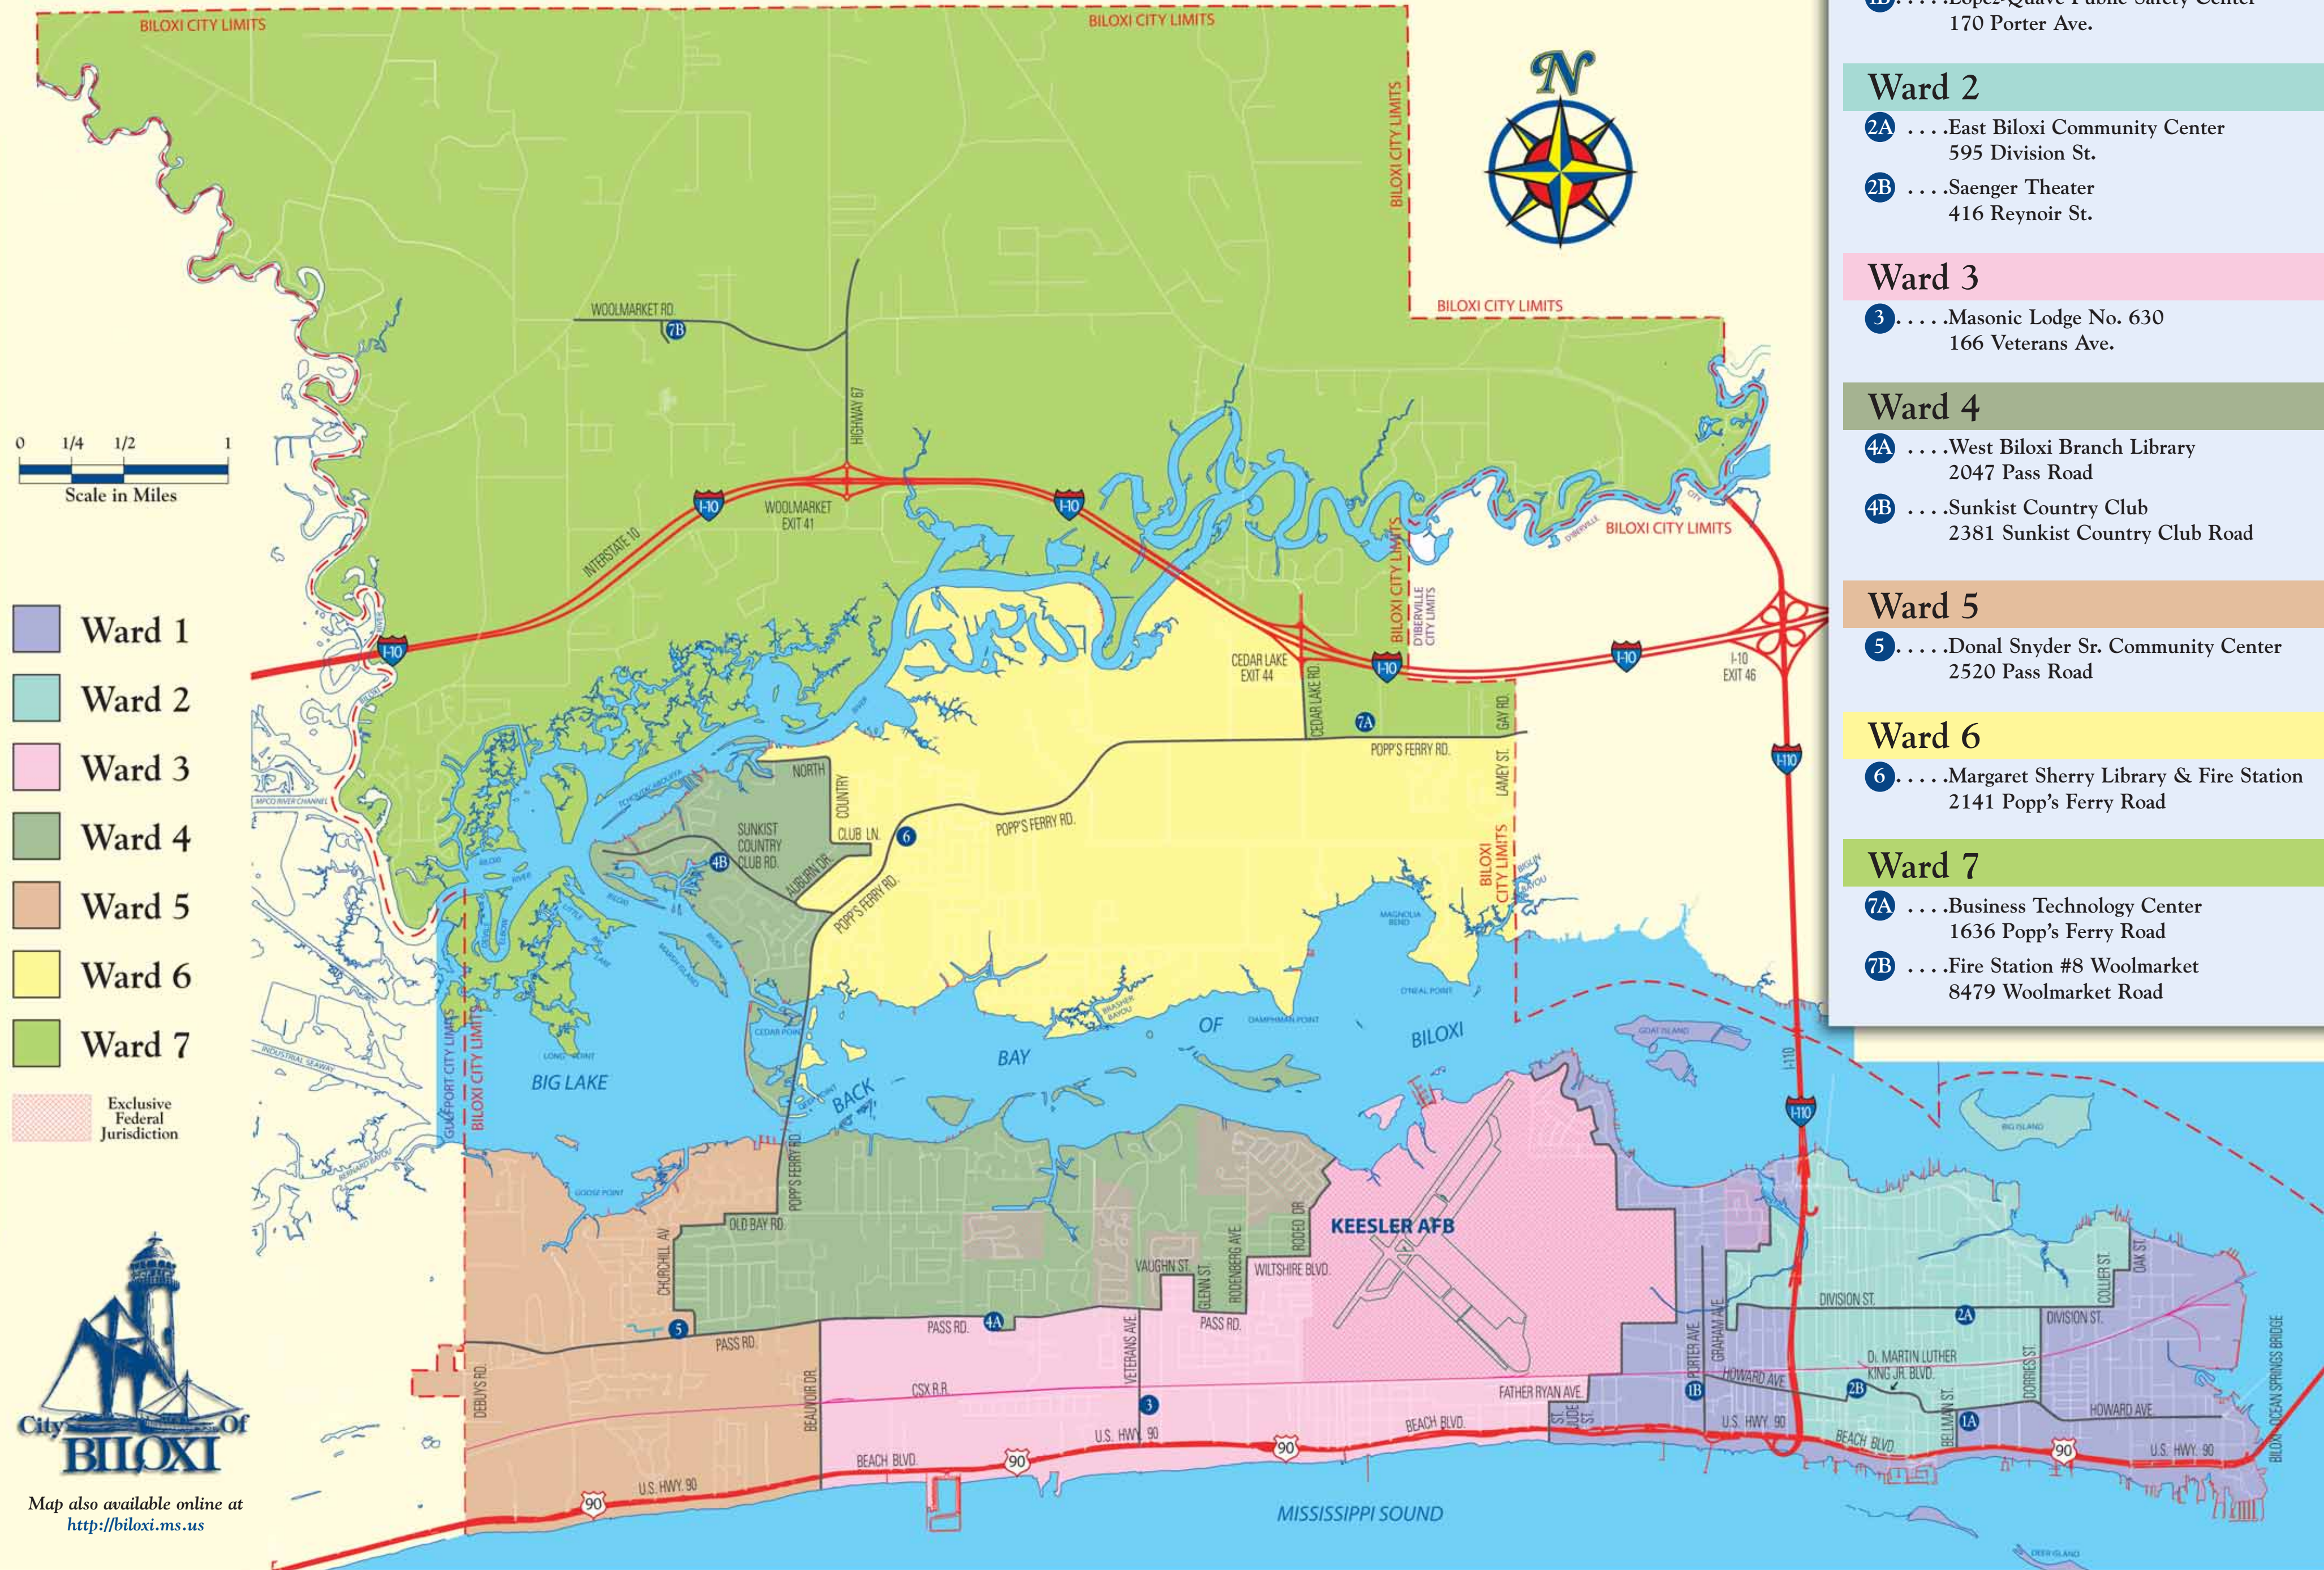

City of Biloxi Voter Ward Map

Polling places

Ward 1

- 1ABiloxi Community Center
591 Howard Ave.
- 1BLopez-Quave Public Safety Center
170 Porter Ave.

Ward 2

- 2AEast Biloxi Community Center
595 Division St.
- 2BSaenger Theater
416 Reynoir St.

Ward 6

- 6Margaret Sherry Library & Fire Station
2141 Popp's Ferry Road

Ward 7

- 7ABusiness Technology Center
1636 Popp's Ferry Road
- 7BFire Station #8 Woolmarket
8479 Woolmarket Road

Map also available online at <http://biloxi.ms.us>