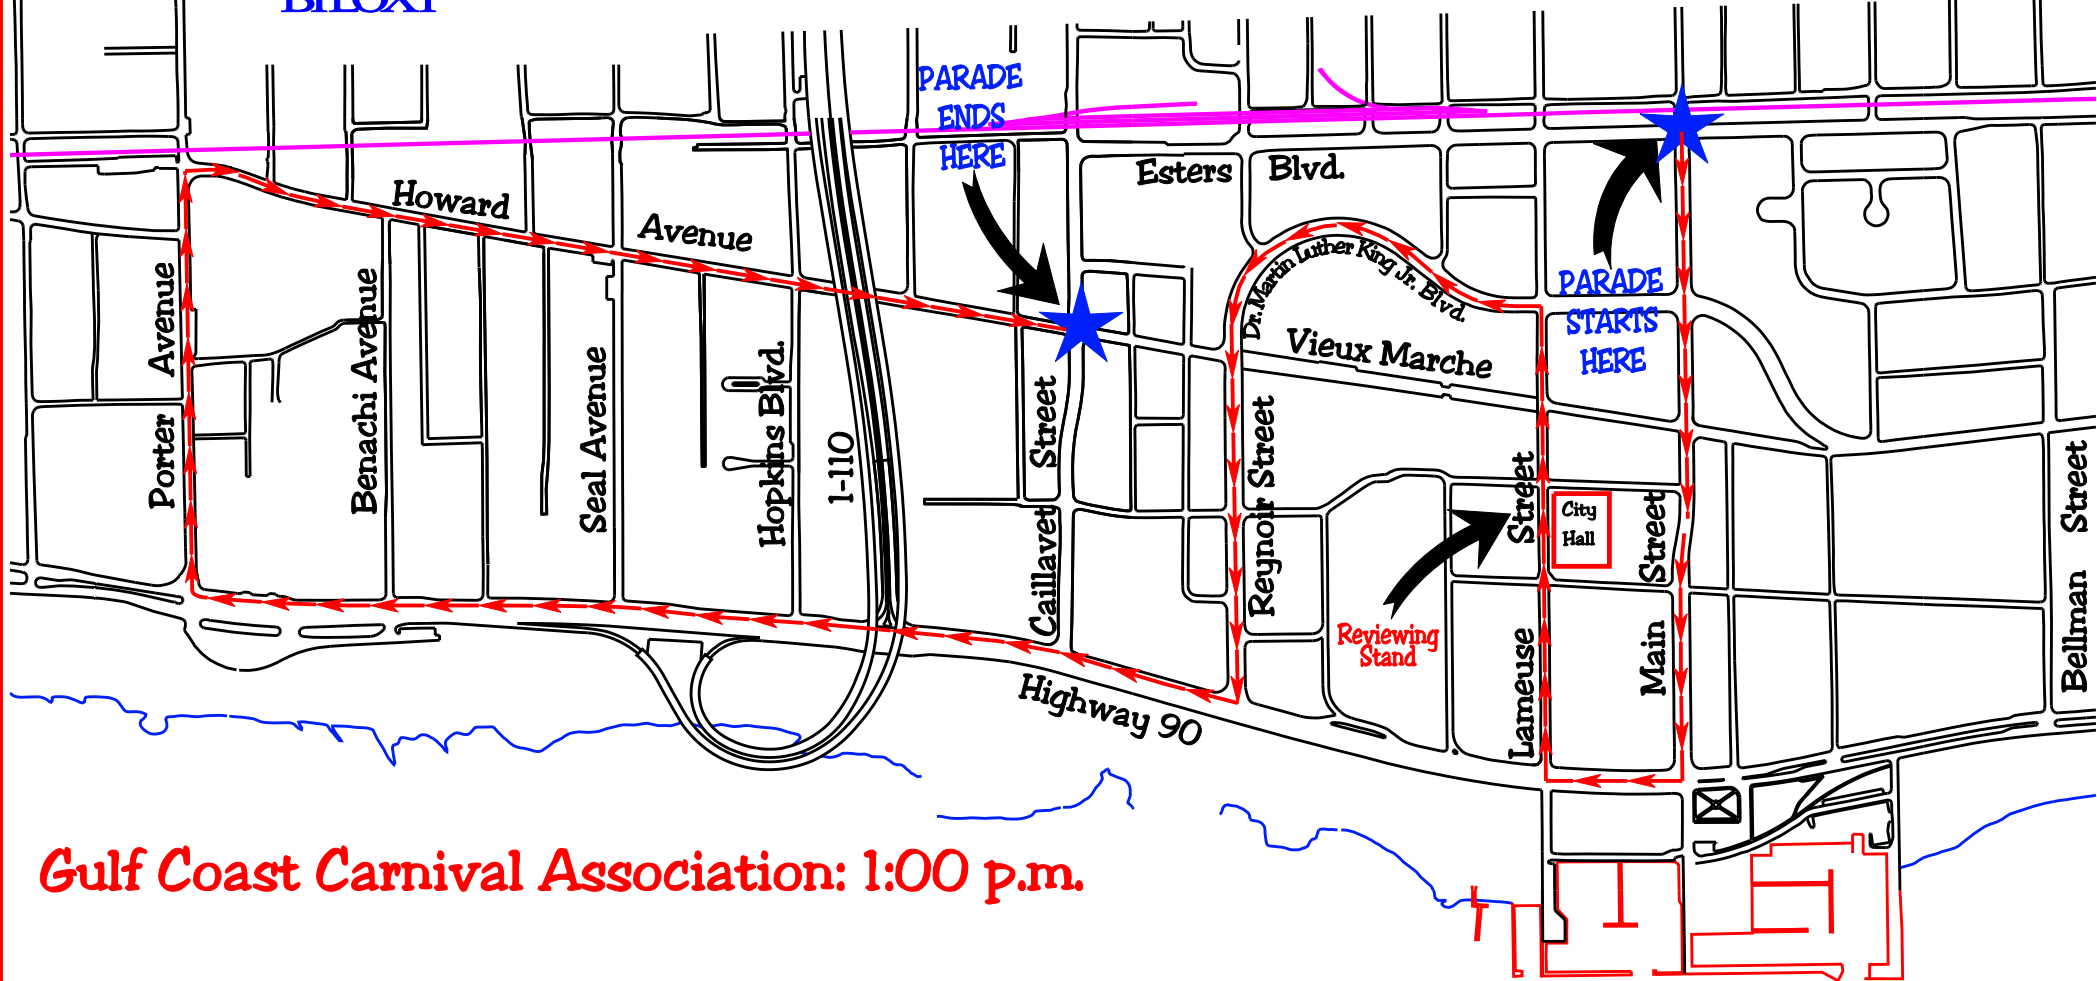

# Mardi Gras Parade Route Tuesday, Feb. 5th, 2008

Gulf Coast Carnival Association: 1:00 p.m.