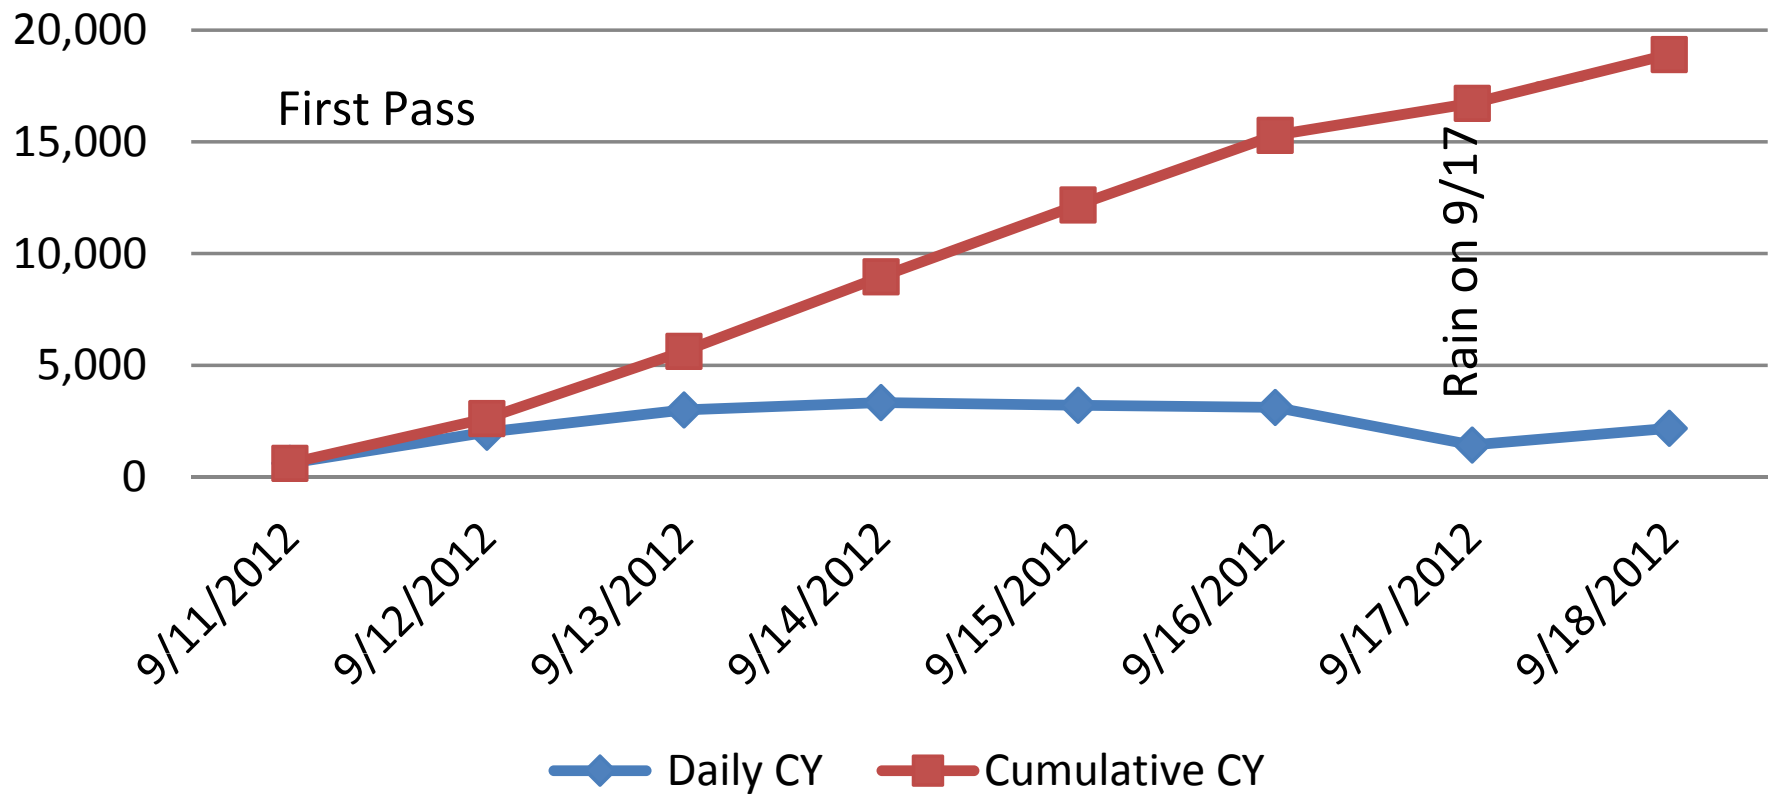

Biloxi Debris - Hurricane Isaac

Biloxi Debris - Hurricane Isaac
First Pass Debris Removal

Date	Loads	Daily CY	Cumulative CY
9/11/2012	12	617	617
9/12/2012	40	2,006	2,623
9/13/2012	60	3,005	5,628
9/14/2012	66	3,336	8,964
9/15/2012	64	3,214	12,178
9/16/2012	60	3,116	15,294
9/17/2012	28	1,434	16,728
9/18/2012	43	2,183	18,911