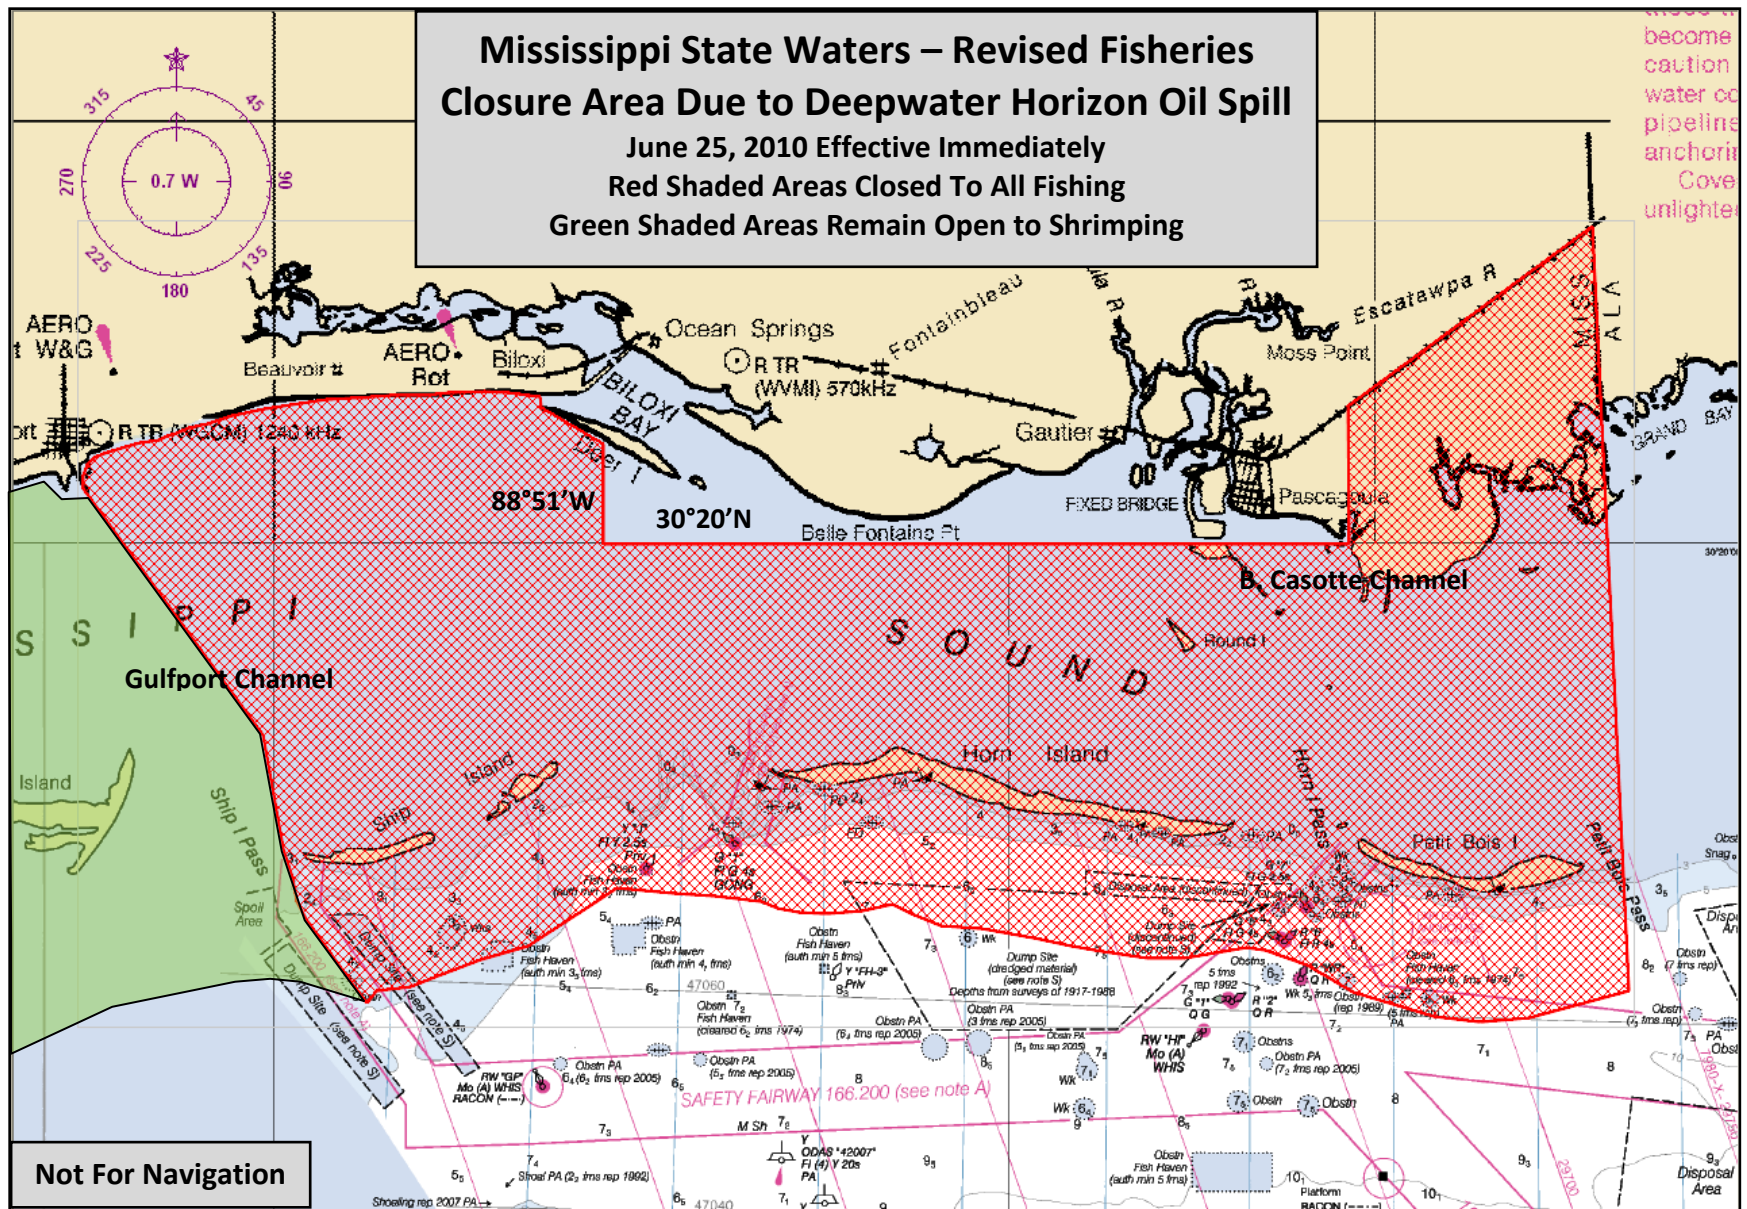

Mississippi State Waters – Revised Fisheries Closure Area Due to Deepwater Horizon Oil Spill

June 25, 2010 Effective Immediately

Red Shaded Areas Closed To All Fishing
Green Shaded Areas Remain Open to Shrimping

cross to
become a
caution
water oc
pipelines
anchorit
Cove
unlighte

Not For Navigation