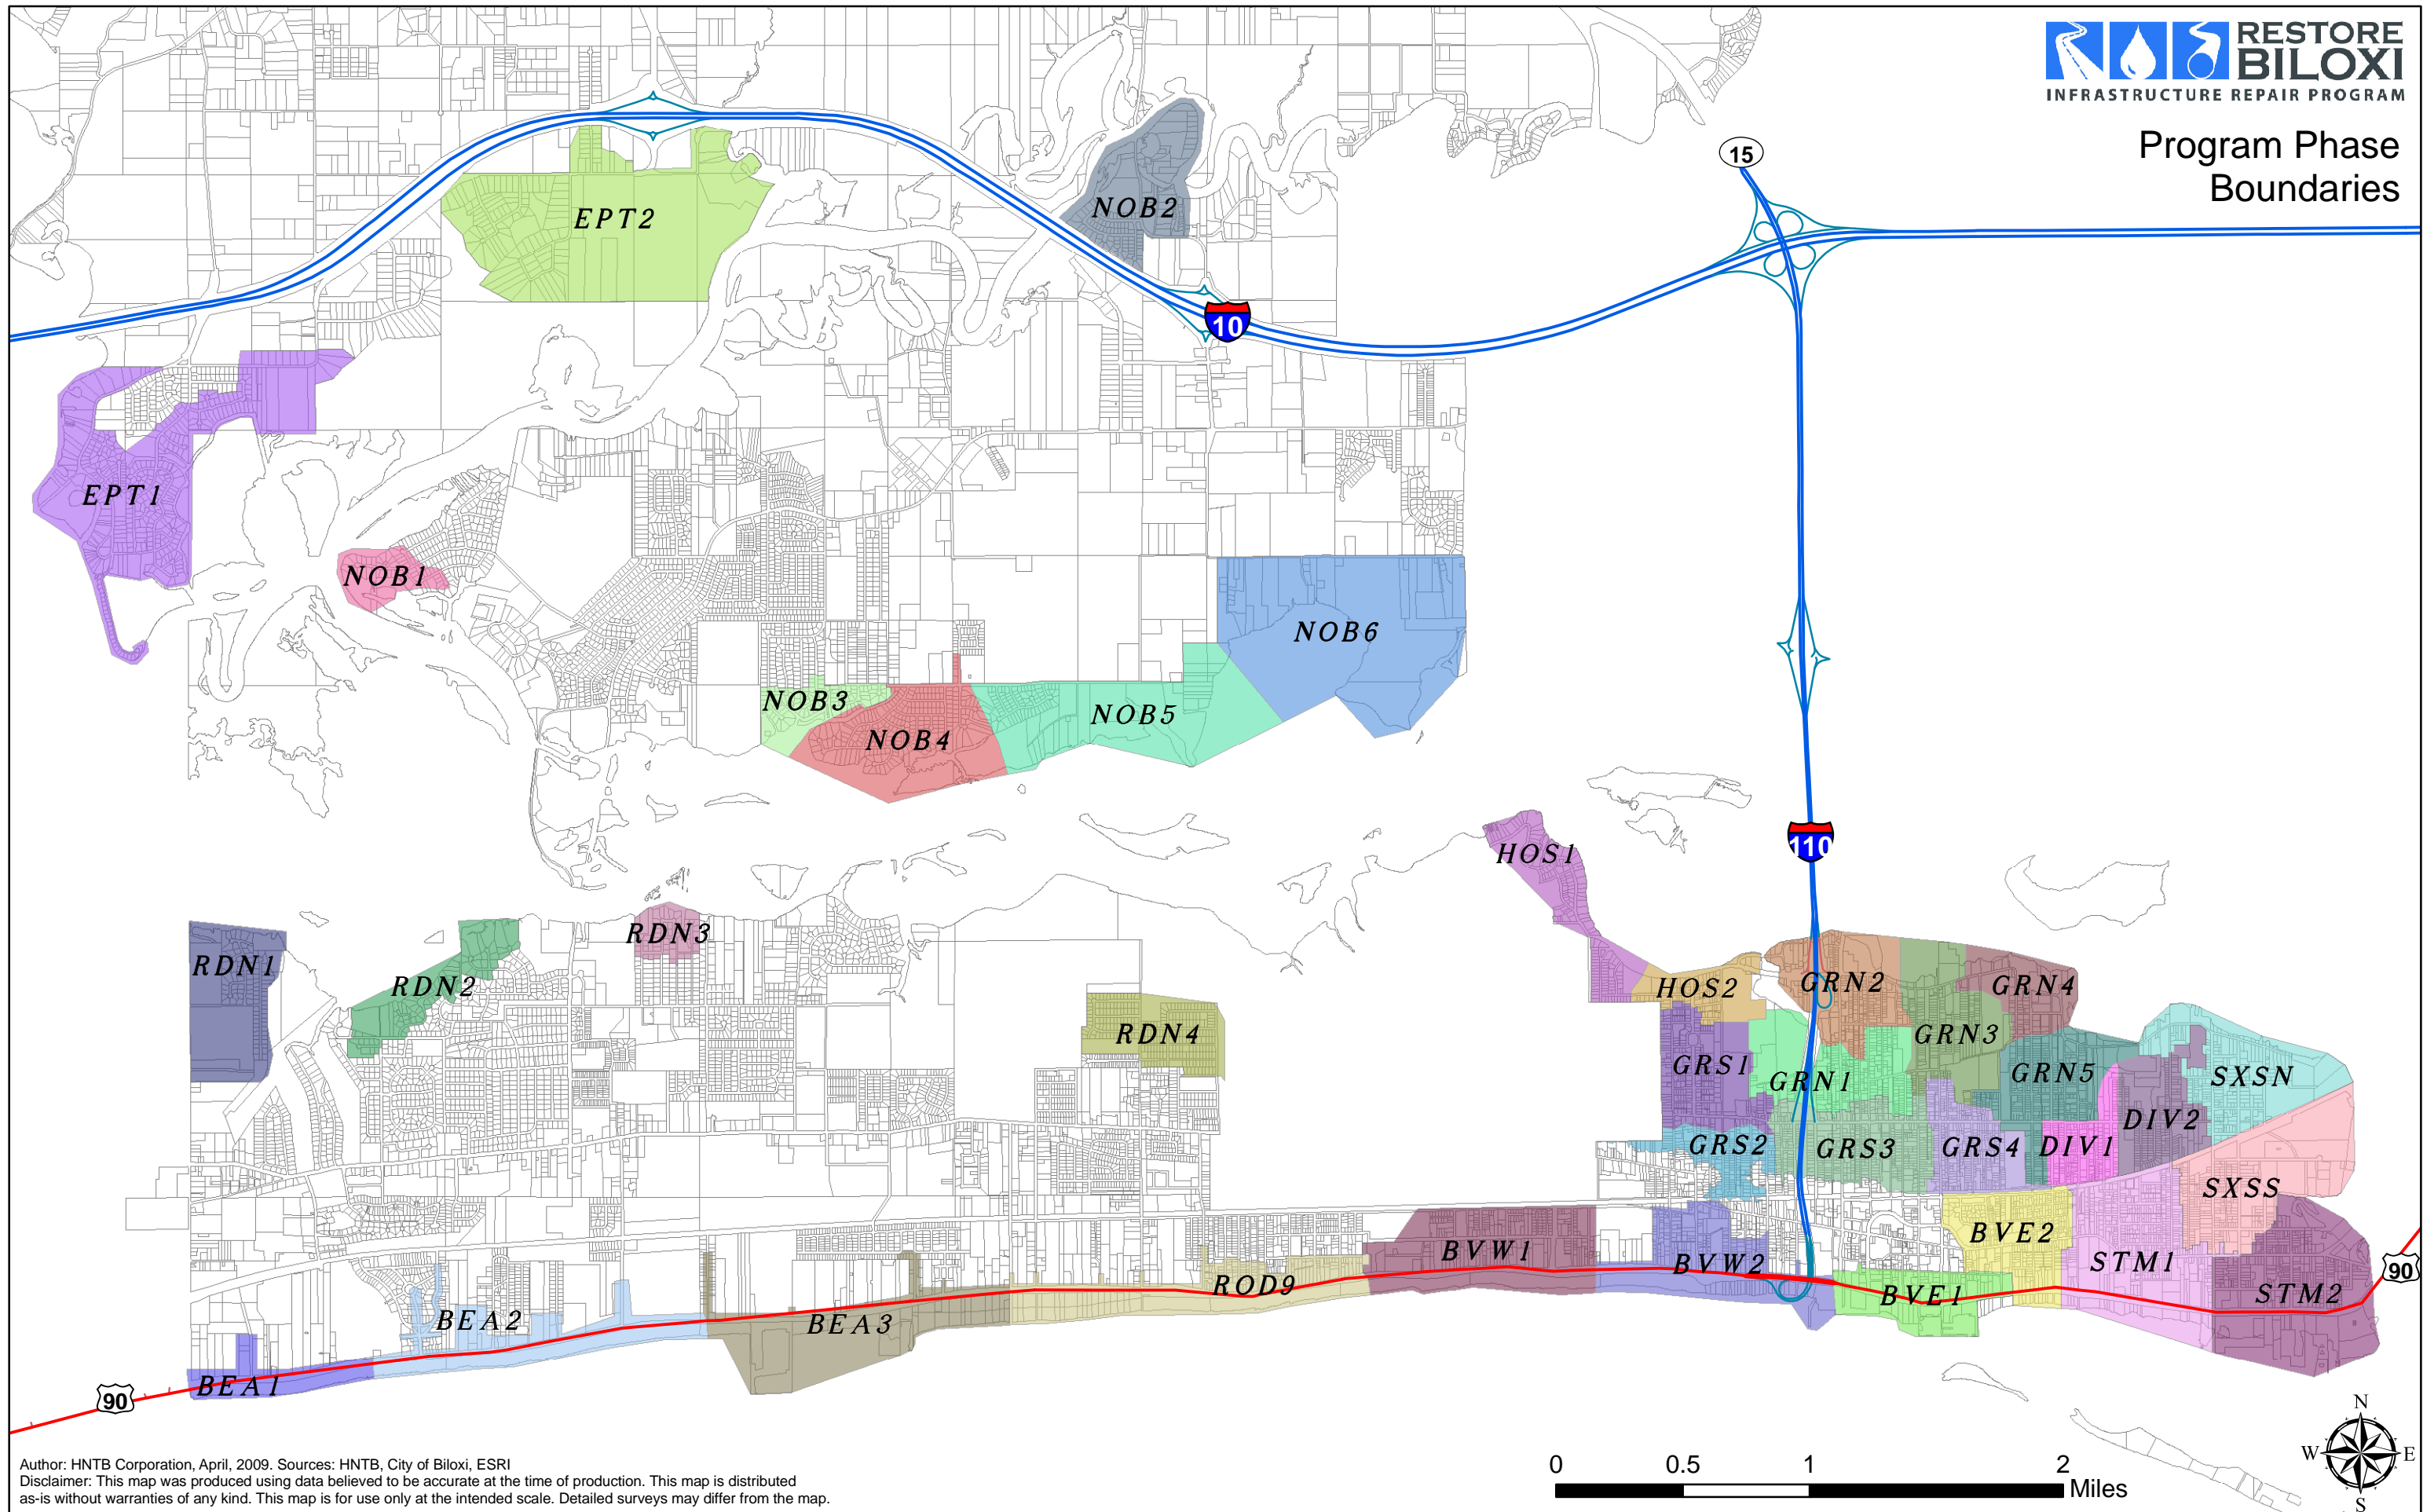

Program Phase Boundaries

Author: HNTB Corporation, April, 2009. Sources: HNTB, City of Biloxi, ESRI
 Disclaimer: This map was produced using data believed to be accurate at the time of production. This map is distributed as-is without warranties of any kind. This map is for use only at the intended scale. Detailed surveys may differ from the map.