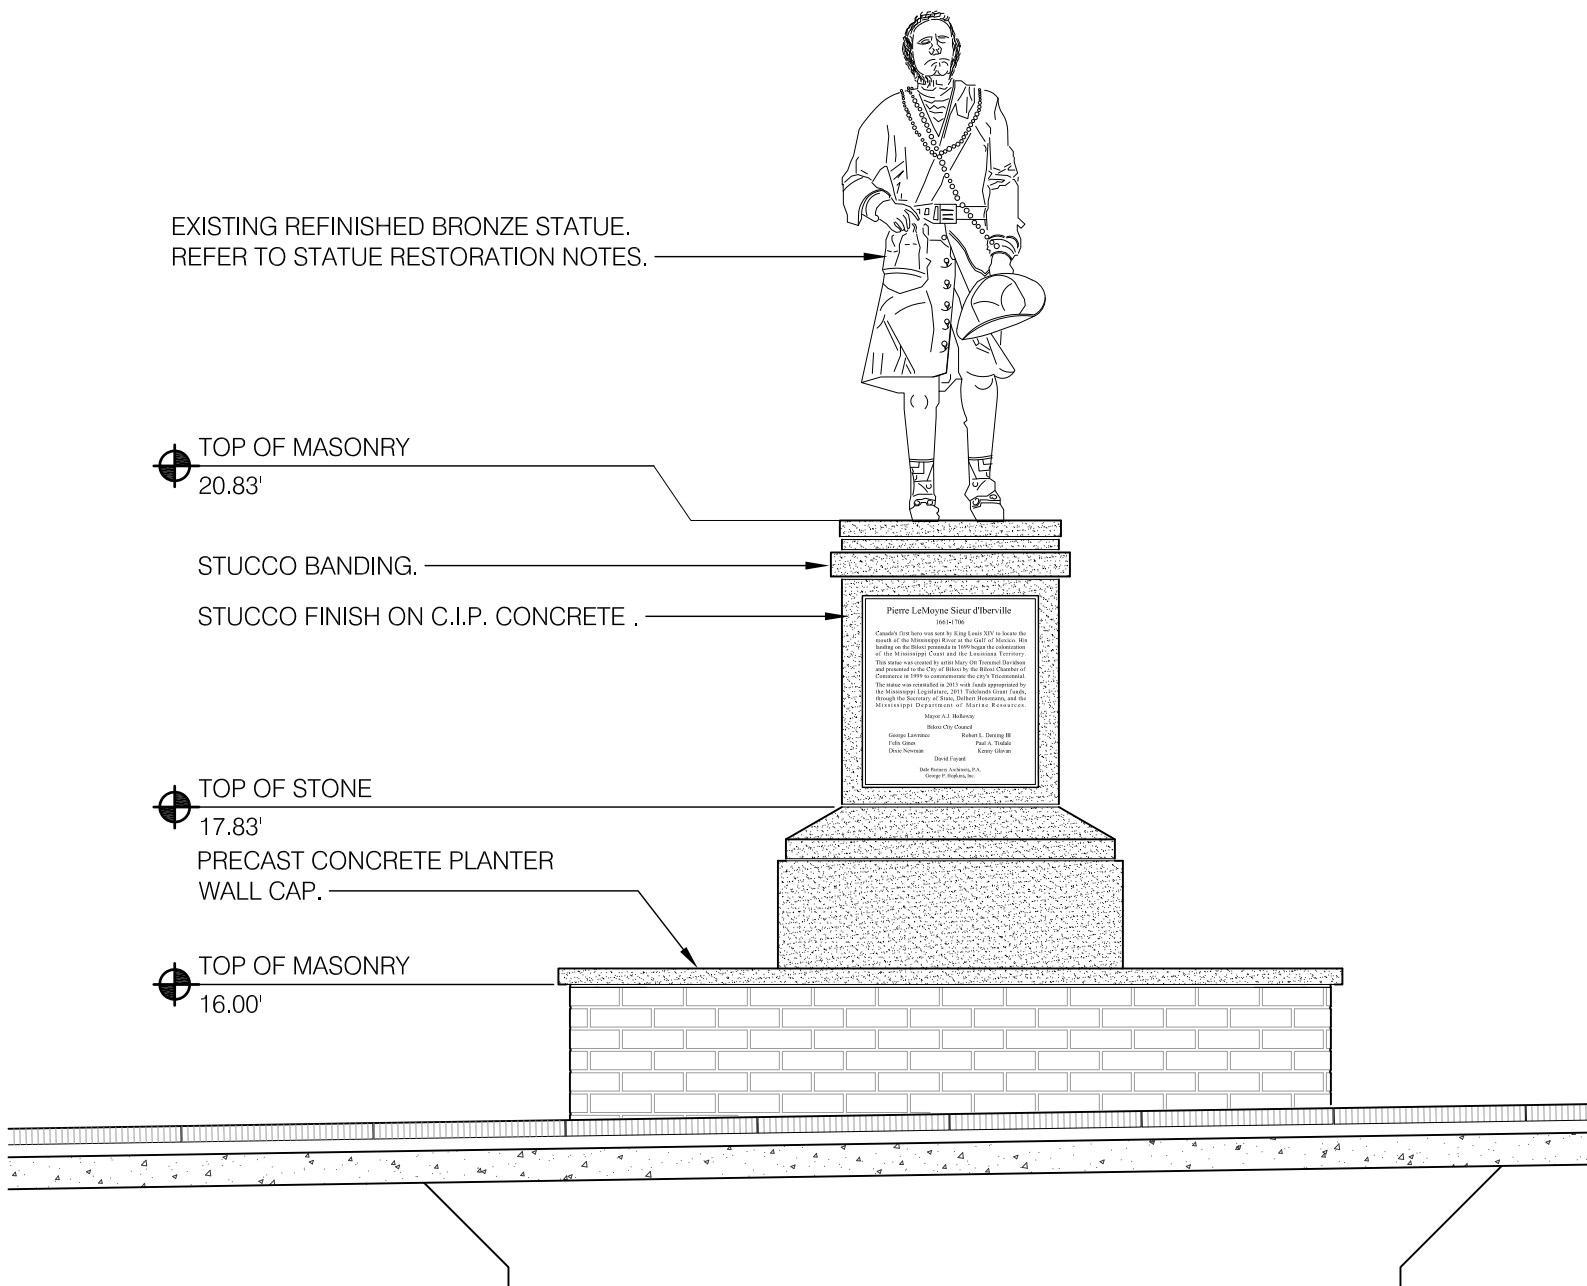

## 2 PLAQUE DETAIL

Scale: 3" = 1'-0"

## 1 STATUE BASE WITH PLAQUE

Scale: 1/2" = 1'-0"