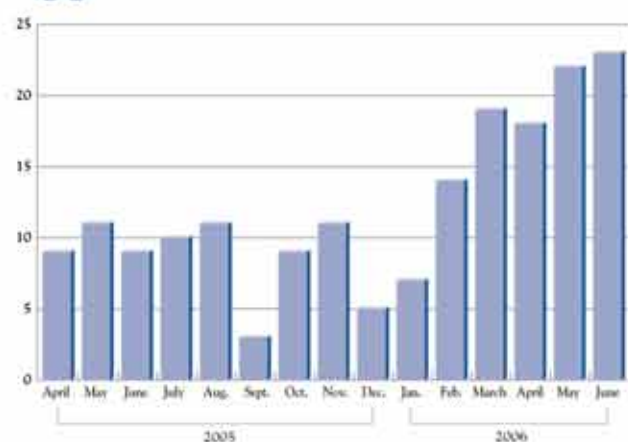

New home construction

Market showing growth trend

A total of 115 permits has been issued between Sept. 1 2005 and June 30, 2006. A "new" single family home also includes "total rebuilds" of homes, which are classified as new construction for inspection purposes.