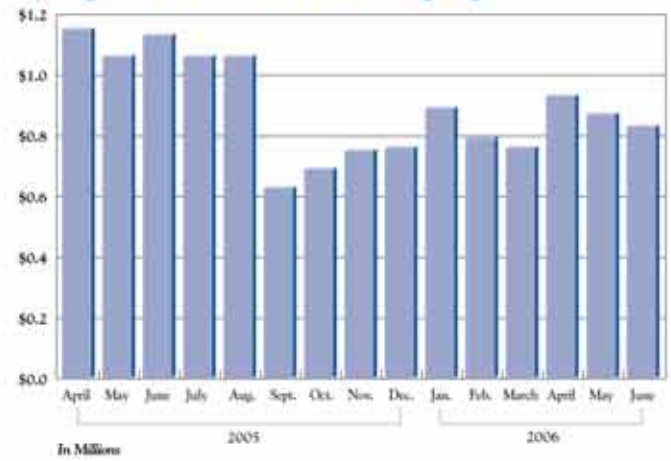

# 15-month trends

(where available)

## Gross gaming revenue

Monthly figures show rebound

\*Conservative estimate

## Sales tax collections

Monthly figures remain encouraging